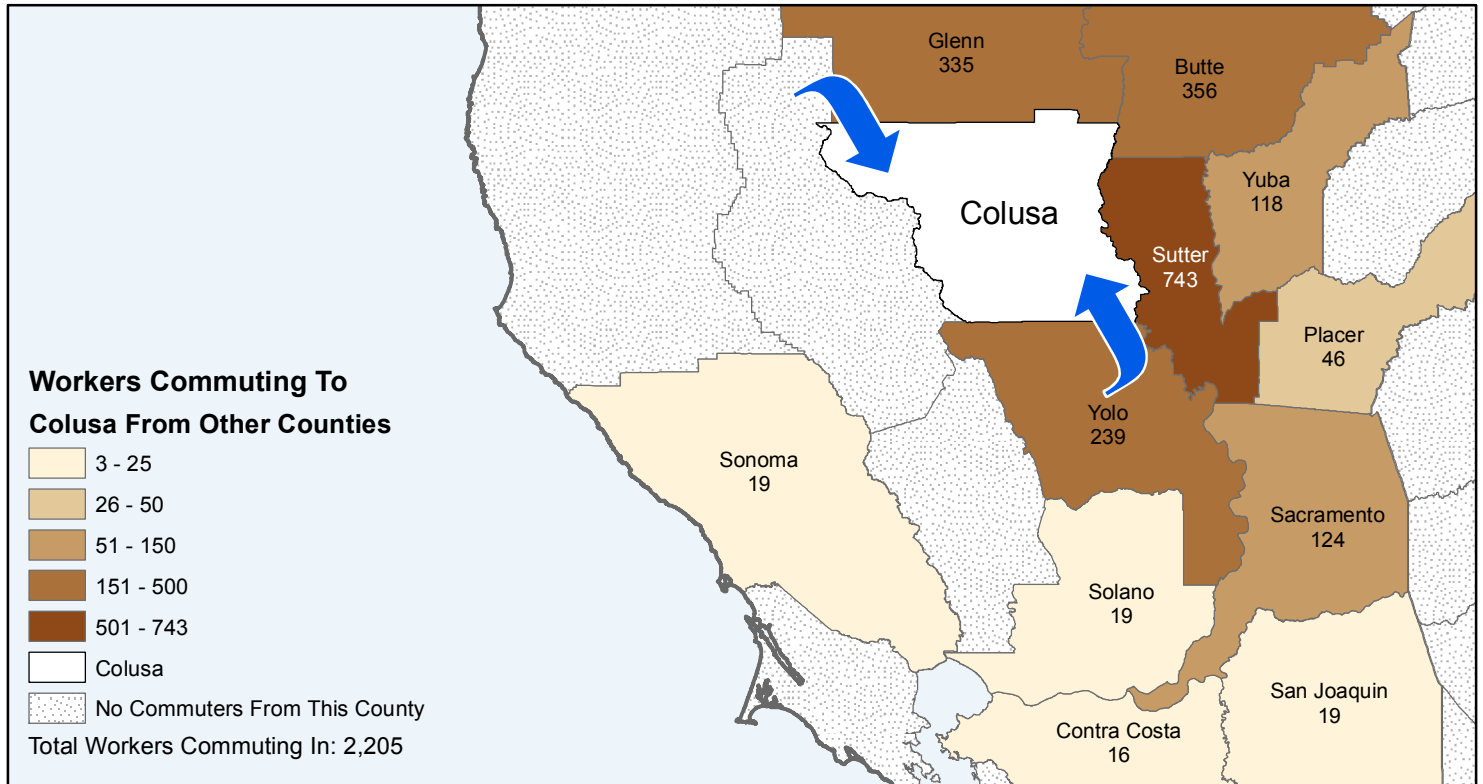

Colusa

County to County Commuting Estimates

Total Workers That Live And Work in Colusa: 6,472

Data Source:
 Special Report of 2006 to 2010 County-to-County Commuting Flows,
 American Community Survey, U.S. Census Bureau,
 report released January 2013