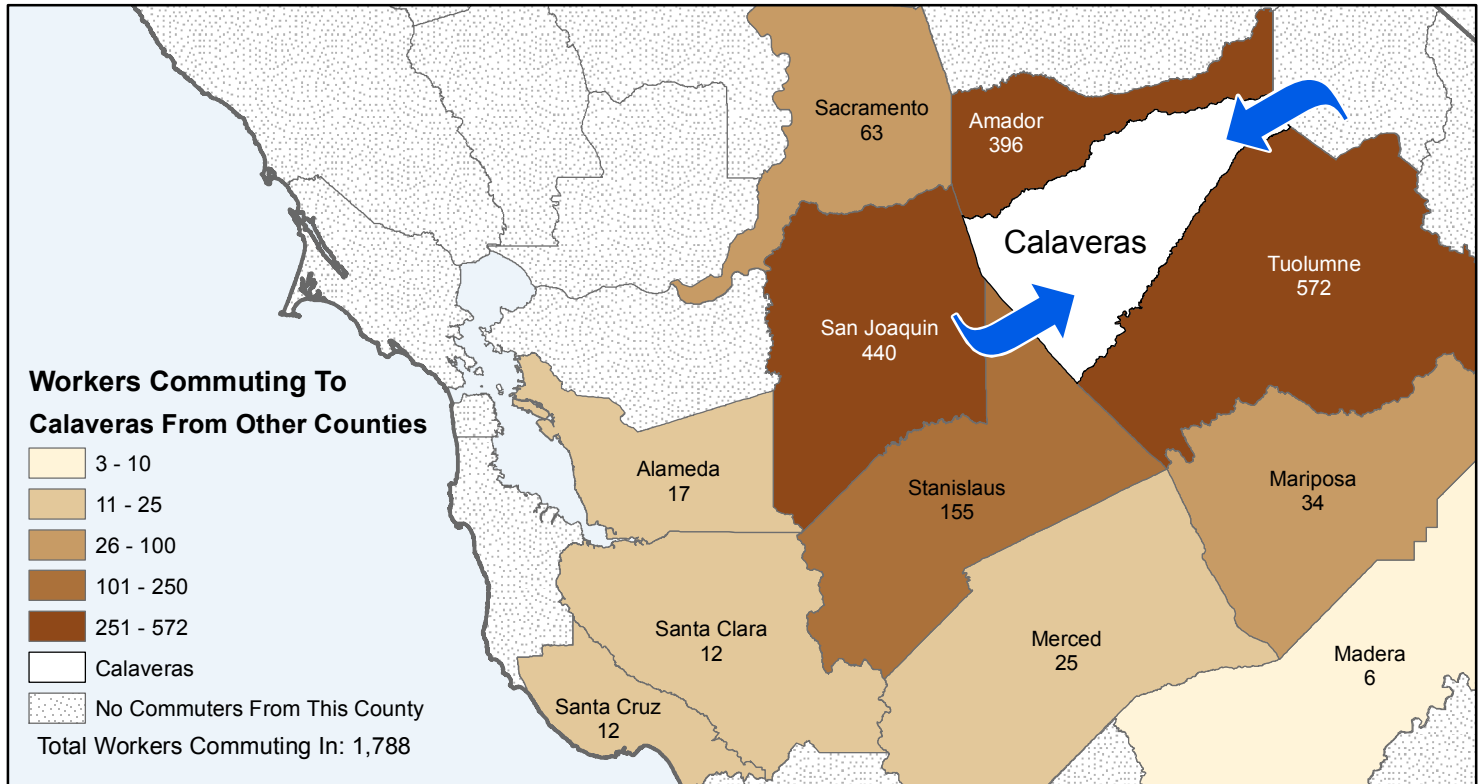

Calaveras

County to County Commuting Estimates

Total Workers That Live And Work in Calaveras: 9,849

Data Source:
 Special Report of 2006 to 2010 County-to-County Commuting Flows,
 American Community Survey, U.S. Census Bureau,
 report released January 2013

Cartography by:
 Labor Market Information Division
 California Employment Development Department
 January 2015