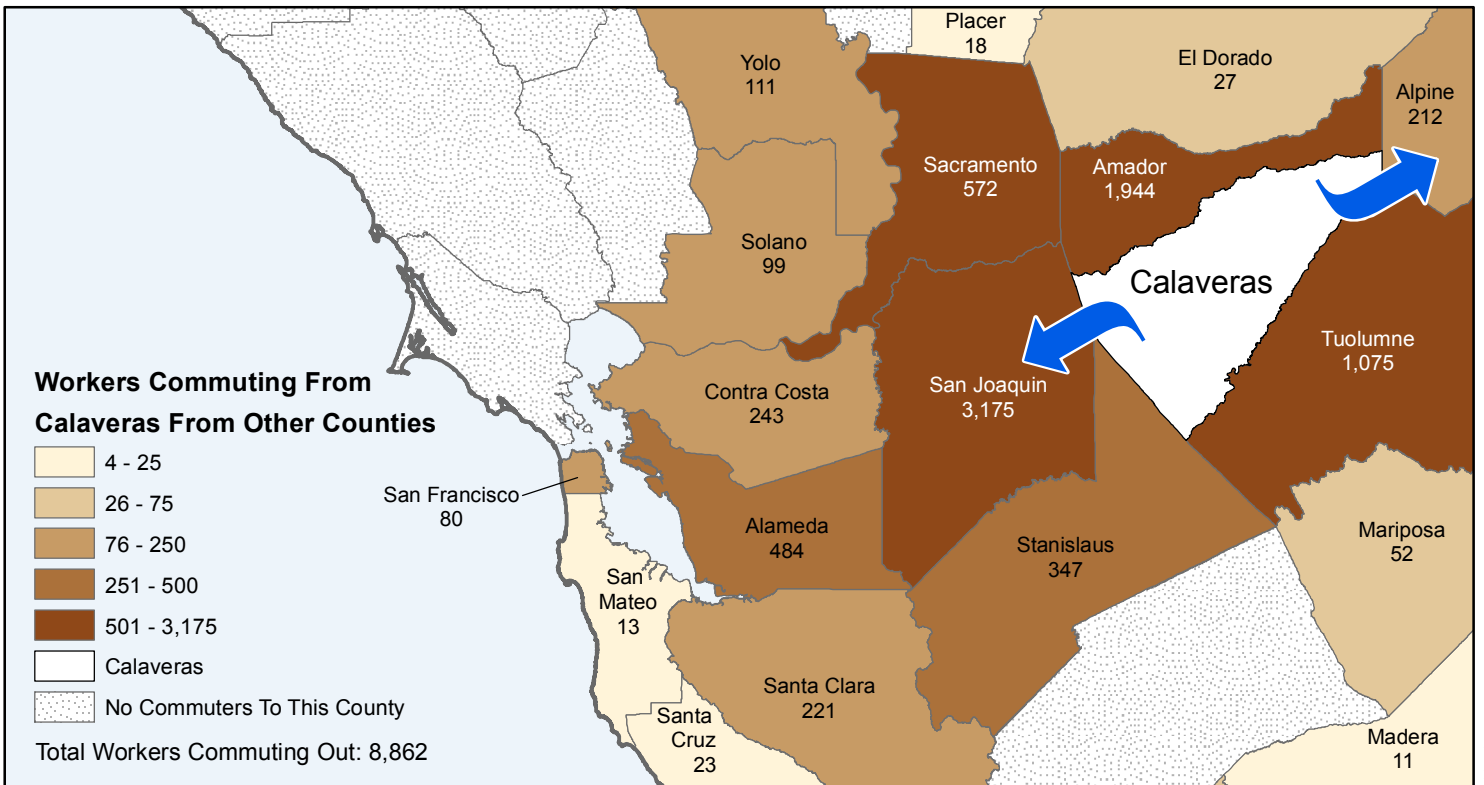

Calaveras

County to County Commuting Estimates

Total Workers That Live And Work in Calaveras: 9,849

Data Source:
 Special Report of 2006 to 2010 County-to-County Commuting Flows,
 American Community Survey, U.S. Census Bureau,
 report released January 2013

Cartography by:
 Labor Market Information Division
 California Employment Development Department
 January 2015