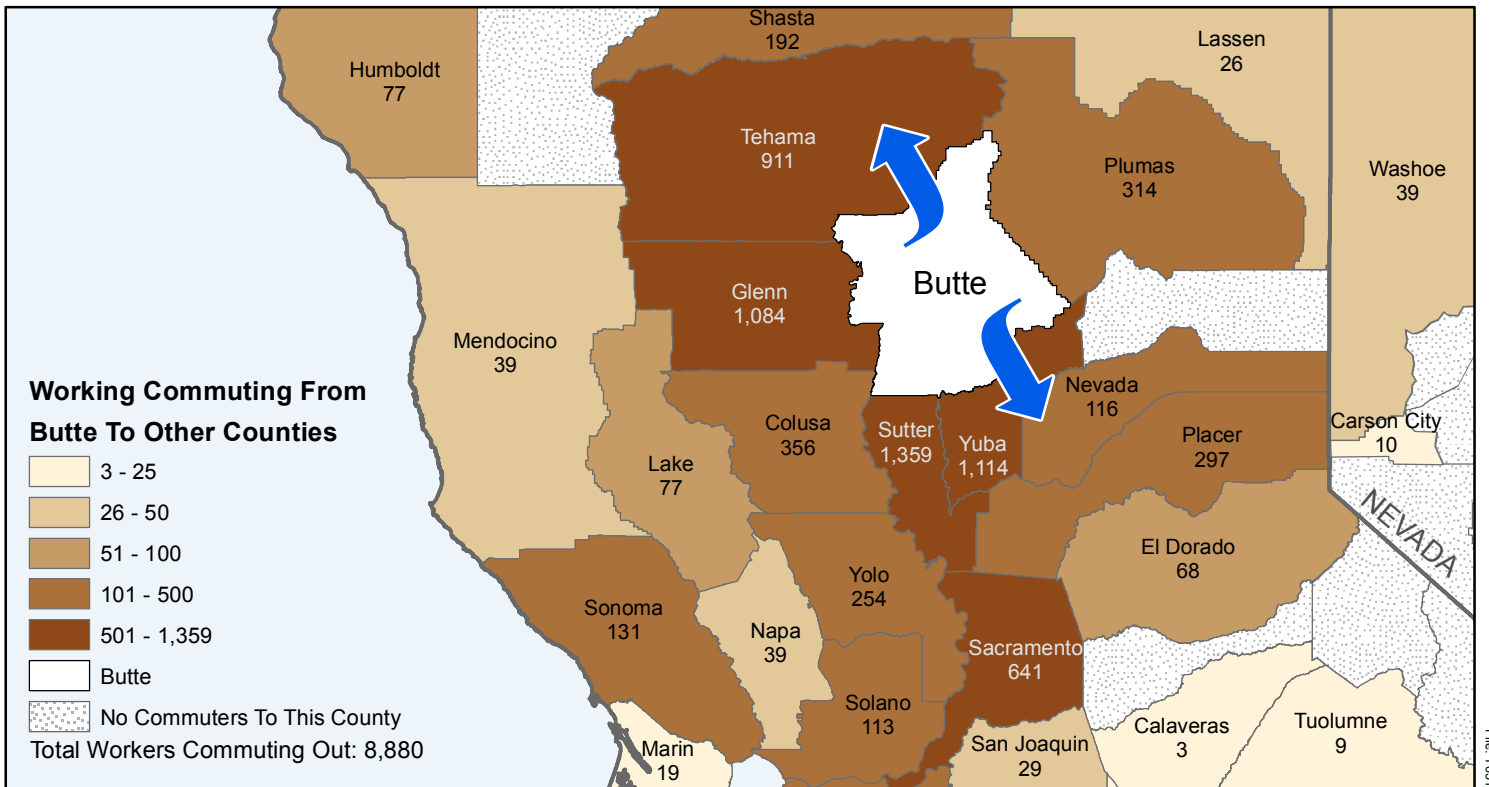

Butte

County to County Commuting Estimates

Total Workers That Live And Work in Butte: 78,154

Data Source:
 Special Report of 2006 to 2010 County-to-County Commuting Flows,
 American Community Survey, U.S. Census Bureau,
 report released January 2013