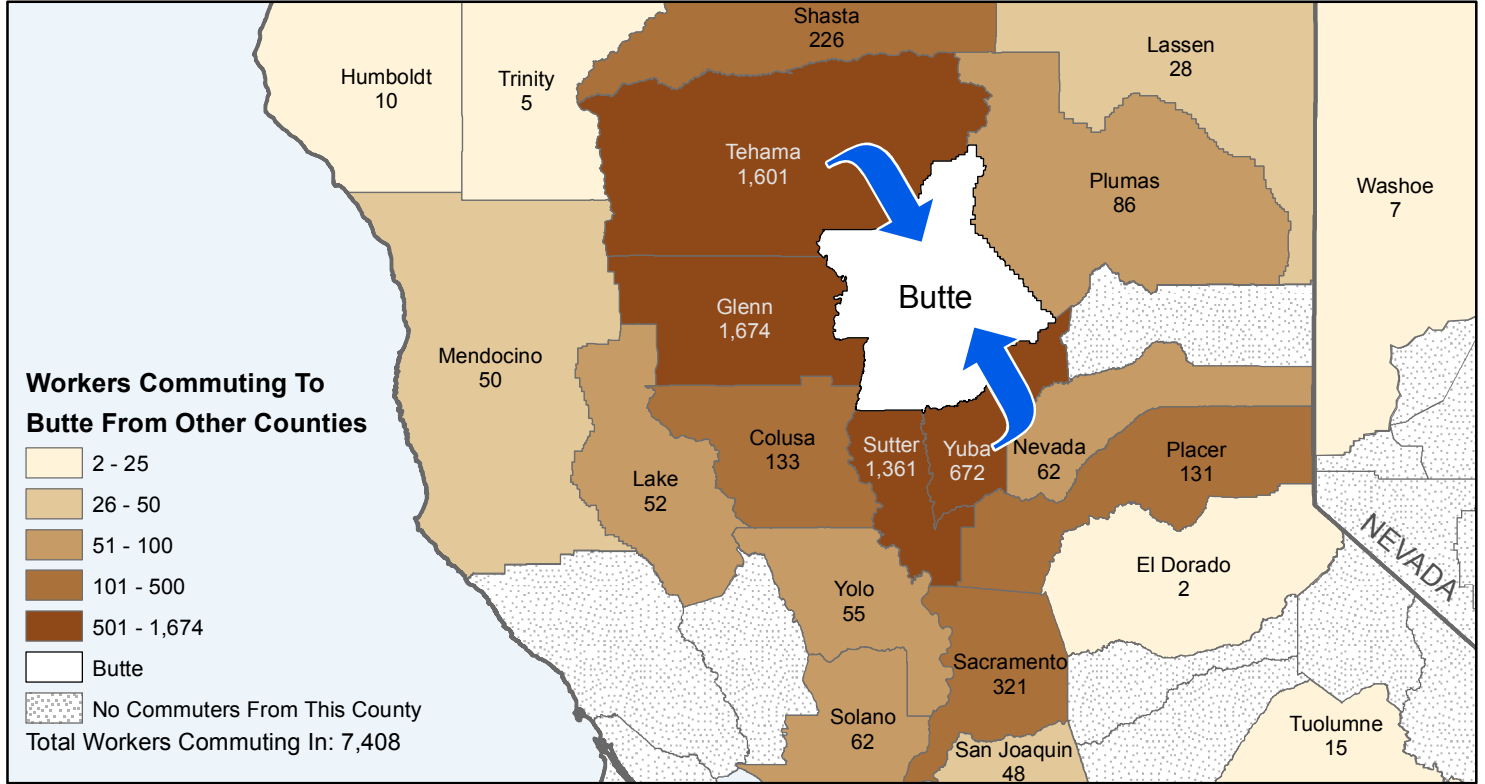

Butte

County to County Commuting Estimates

Total Workers That Live And Work in Butte: 78,154

Data Source:
 Special Report of 2006 to 2010 County-to-County Commuting Flows,
 American Community Survey, U.S. Census Bureau,
 report released January 2013