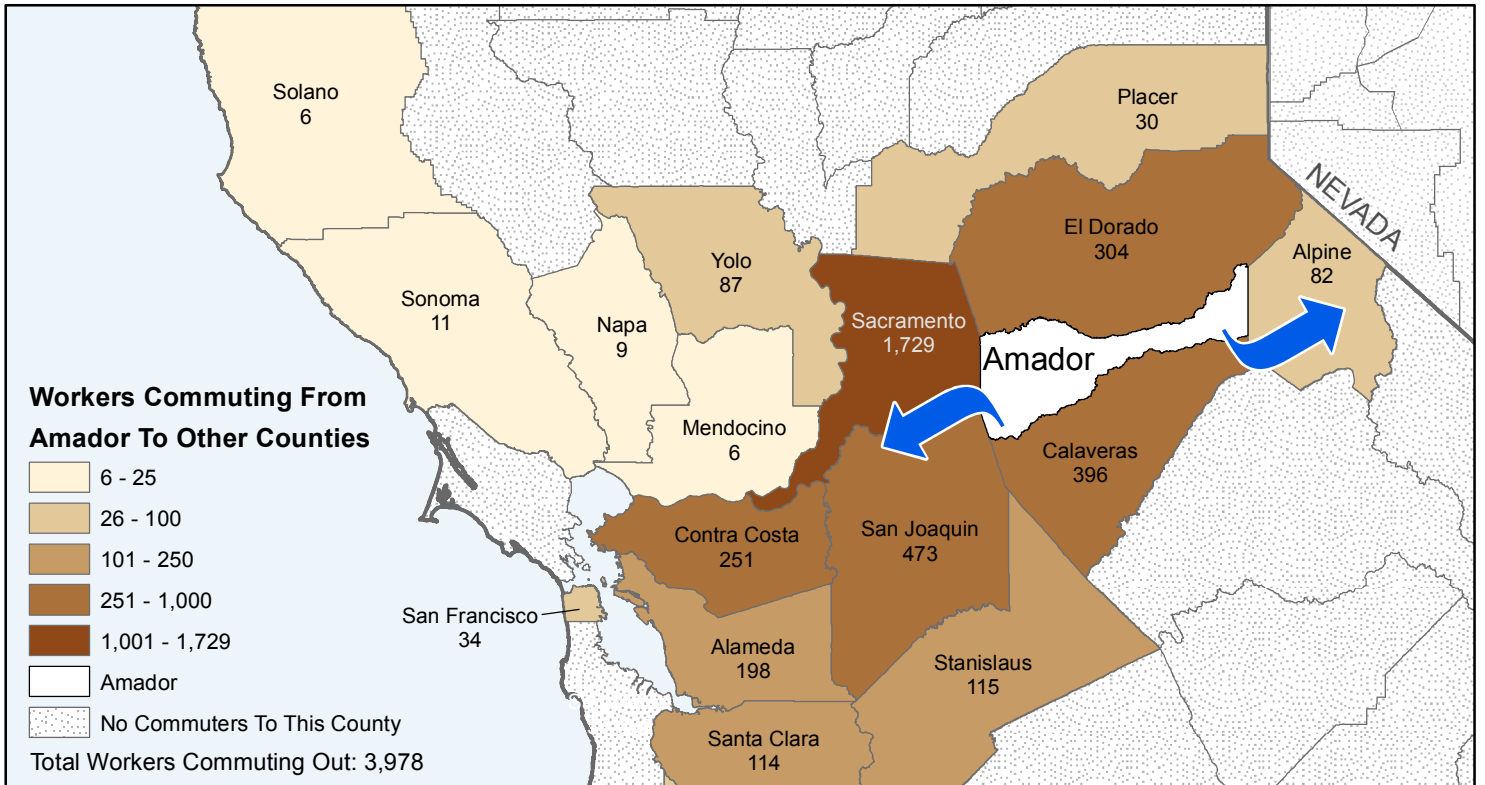

# Amador

## County to County Commuting Estimates

Total Workers That Live And Work in Amador: 9,824

Data Source:  
 Special Report of 2006 to 2010 County-to-County Commuting Flows,  
 American Community Survey, U.S. Census Bureau,  
 report released January 2013