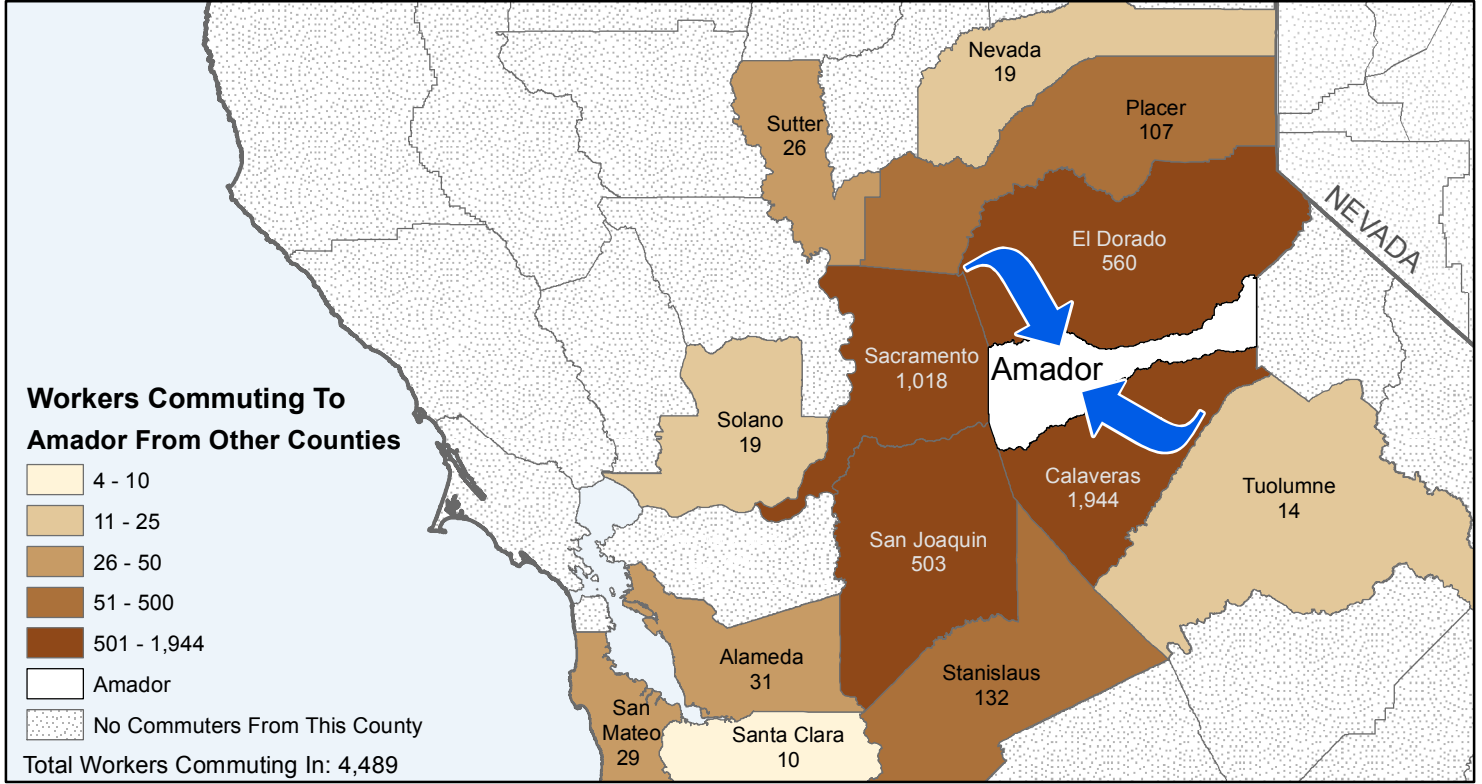

# Amador

## County to County Commuting Estimates

Total Workers That Live And Work in Amador: 9,824

Data Source:  
 Special Report of 2006 to 2010 County-to-County Commuting Flows,  
 American Community Survey, U.S. Census Bureau,  
 report released January 2013