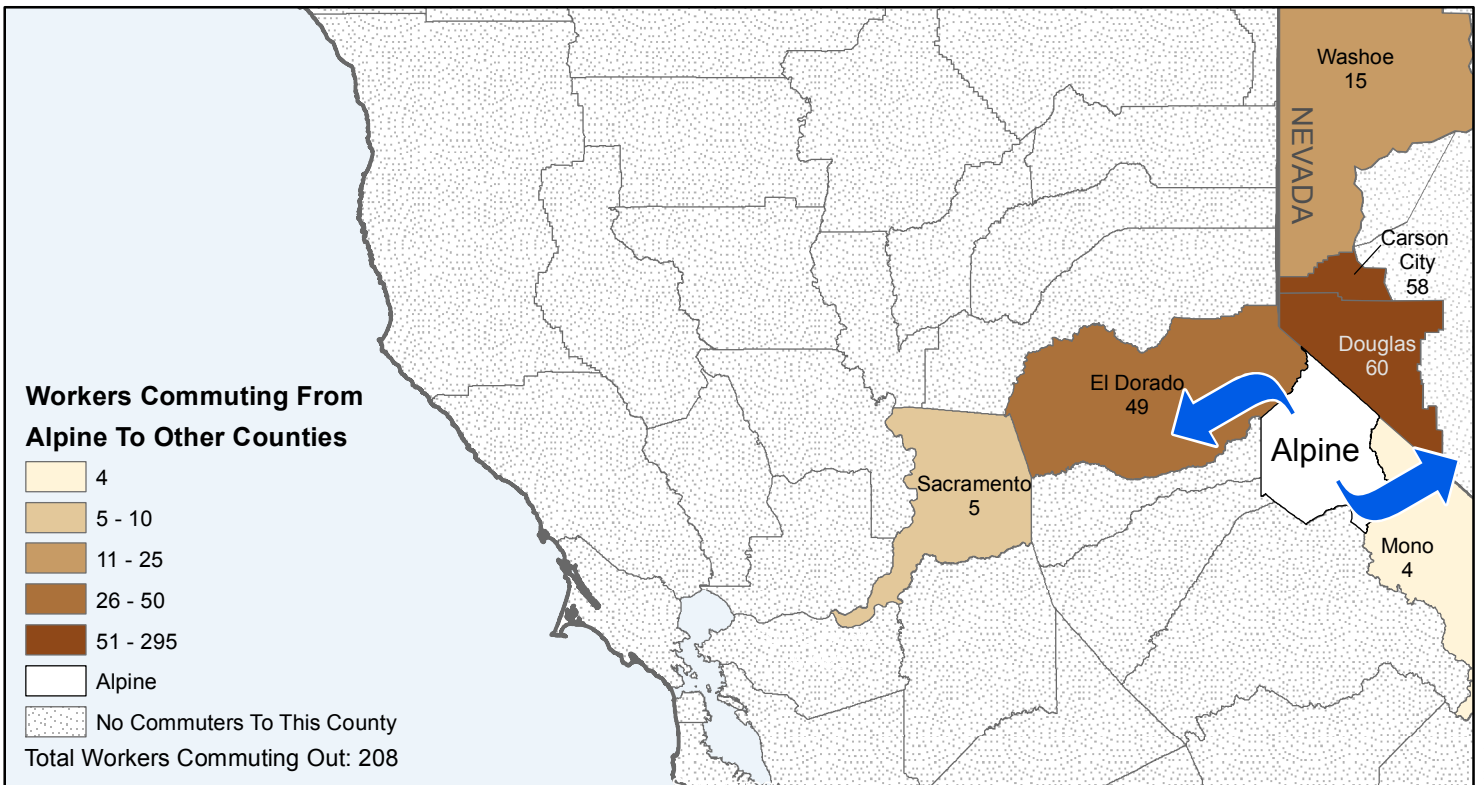

Alpine

County to County Commuting Estimates

Total Workers That Live And Work in Alpine: 295

Data Source:
 Special Report of 2006 to 2010 County-to-County Commuting Flows,
 American Community Survey, U.S. Census Bureau,
 report released January 2013

Cartography by:
 Labor Market Information Division
 California Employment Development Department
 September 2015