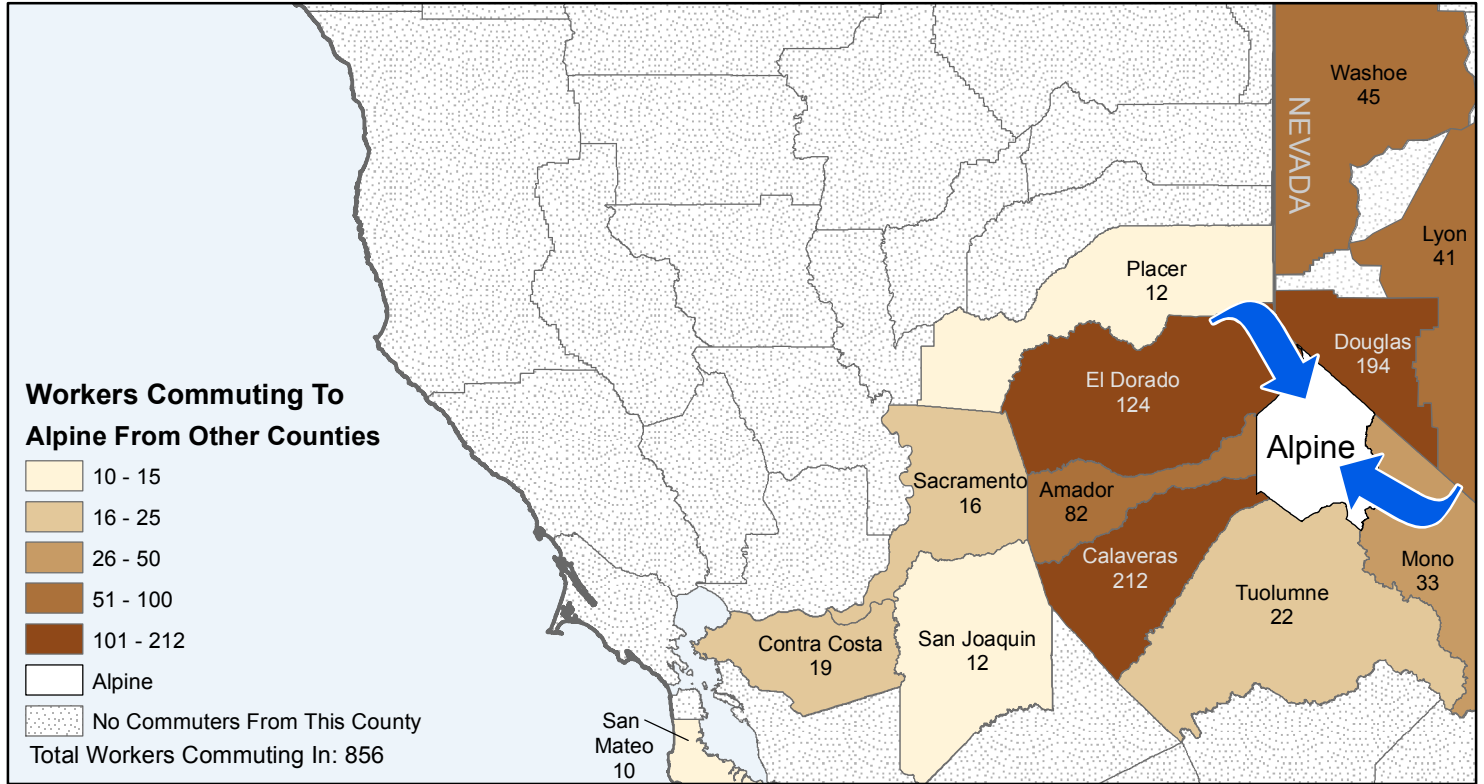

Alpine

County to County Commuting Estimates

Total Workers That Live And Work in Alpine: 295

Data Source:
 Special Report of 2006 to 2010 County-to-County Commuting Flows,
 American Community Survey, U.S. Census Bureau,
 report released January 2013

Cartography by:
 Labor Market Information Division
 California Employment Development Department
 September 2015