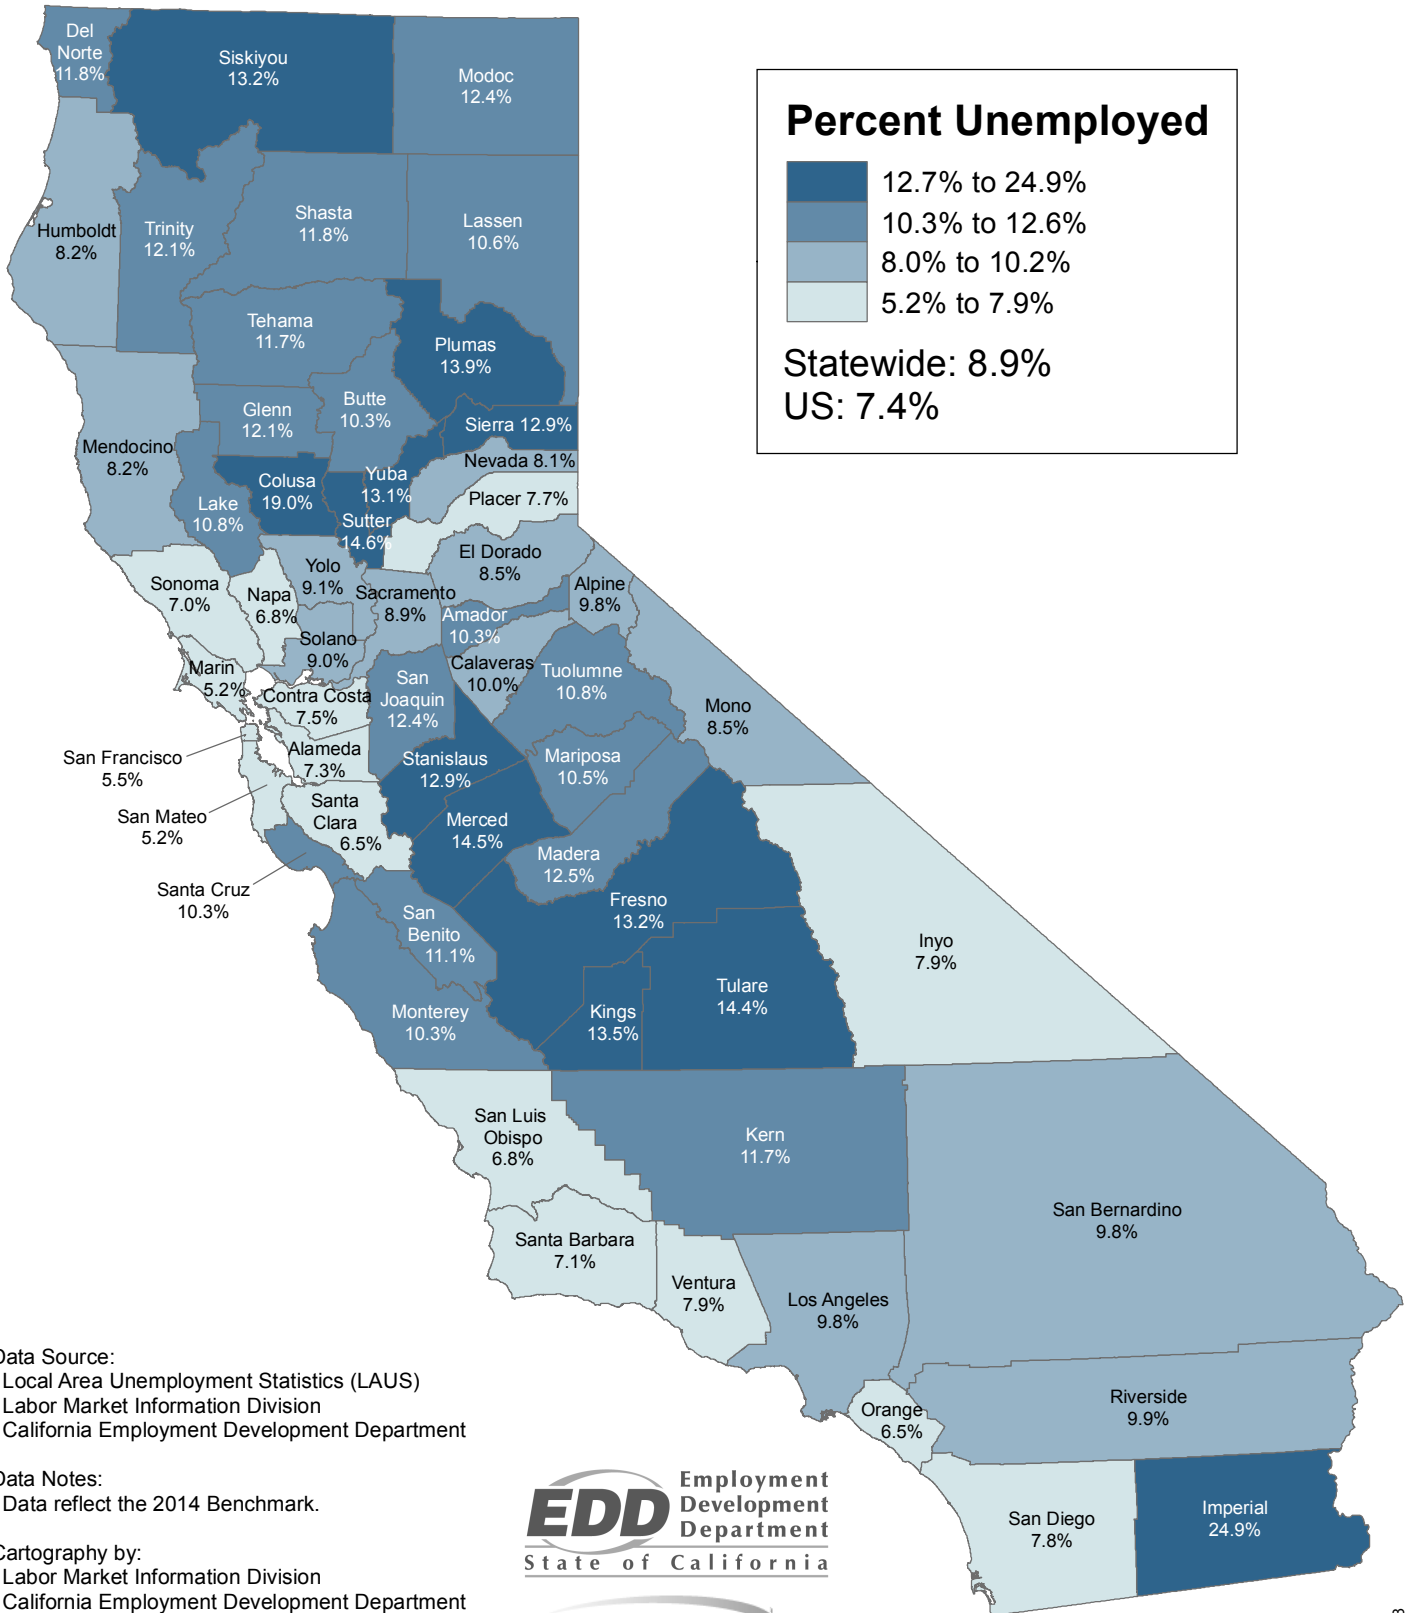

County Unemployment Rates 2013 Annual Average (Not Seasonally Adjusted)

Data Source:
Local Area Unemployment Statistics (LAUS)
Labor Market Information Division
California Employment Development Department