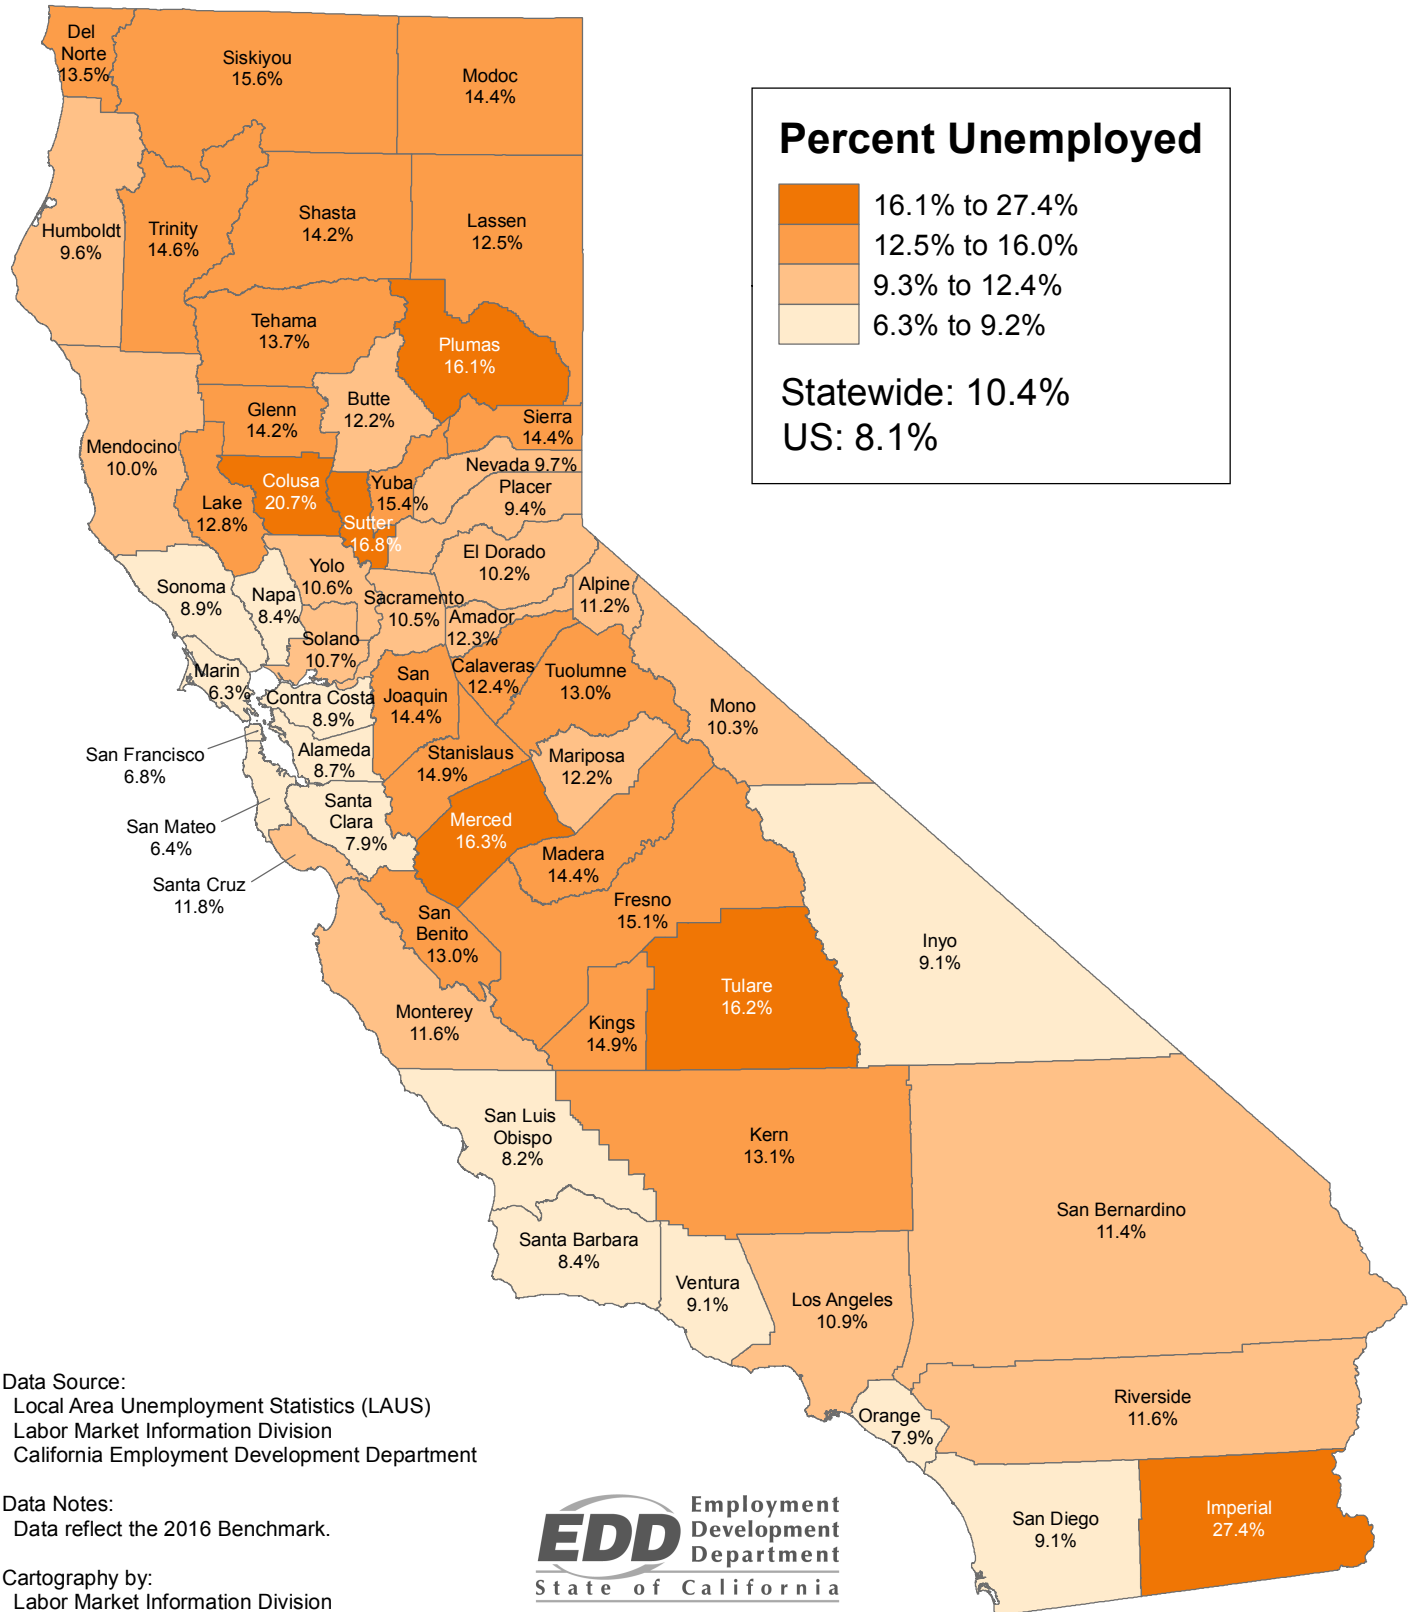

County Unemployment Rates 2012 Annual Average (Not Seasonally Adjusted)

Data Source:
Local Area Unemployment Statistics (LAUS)
Labor Market Information Division
California Employment Development Department