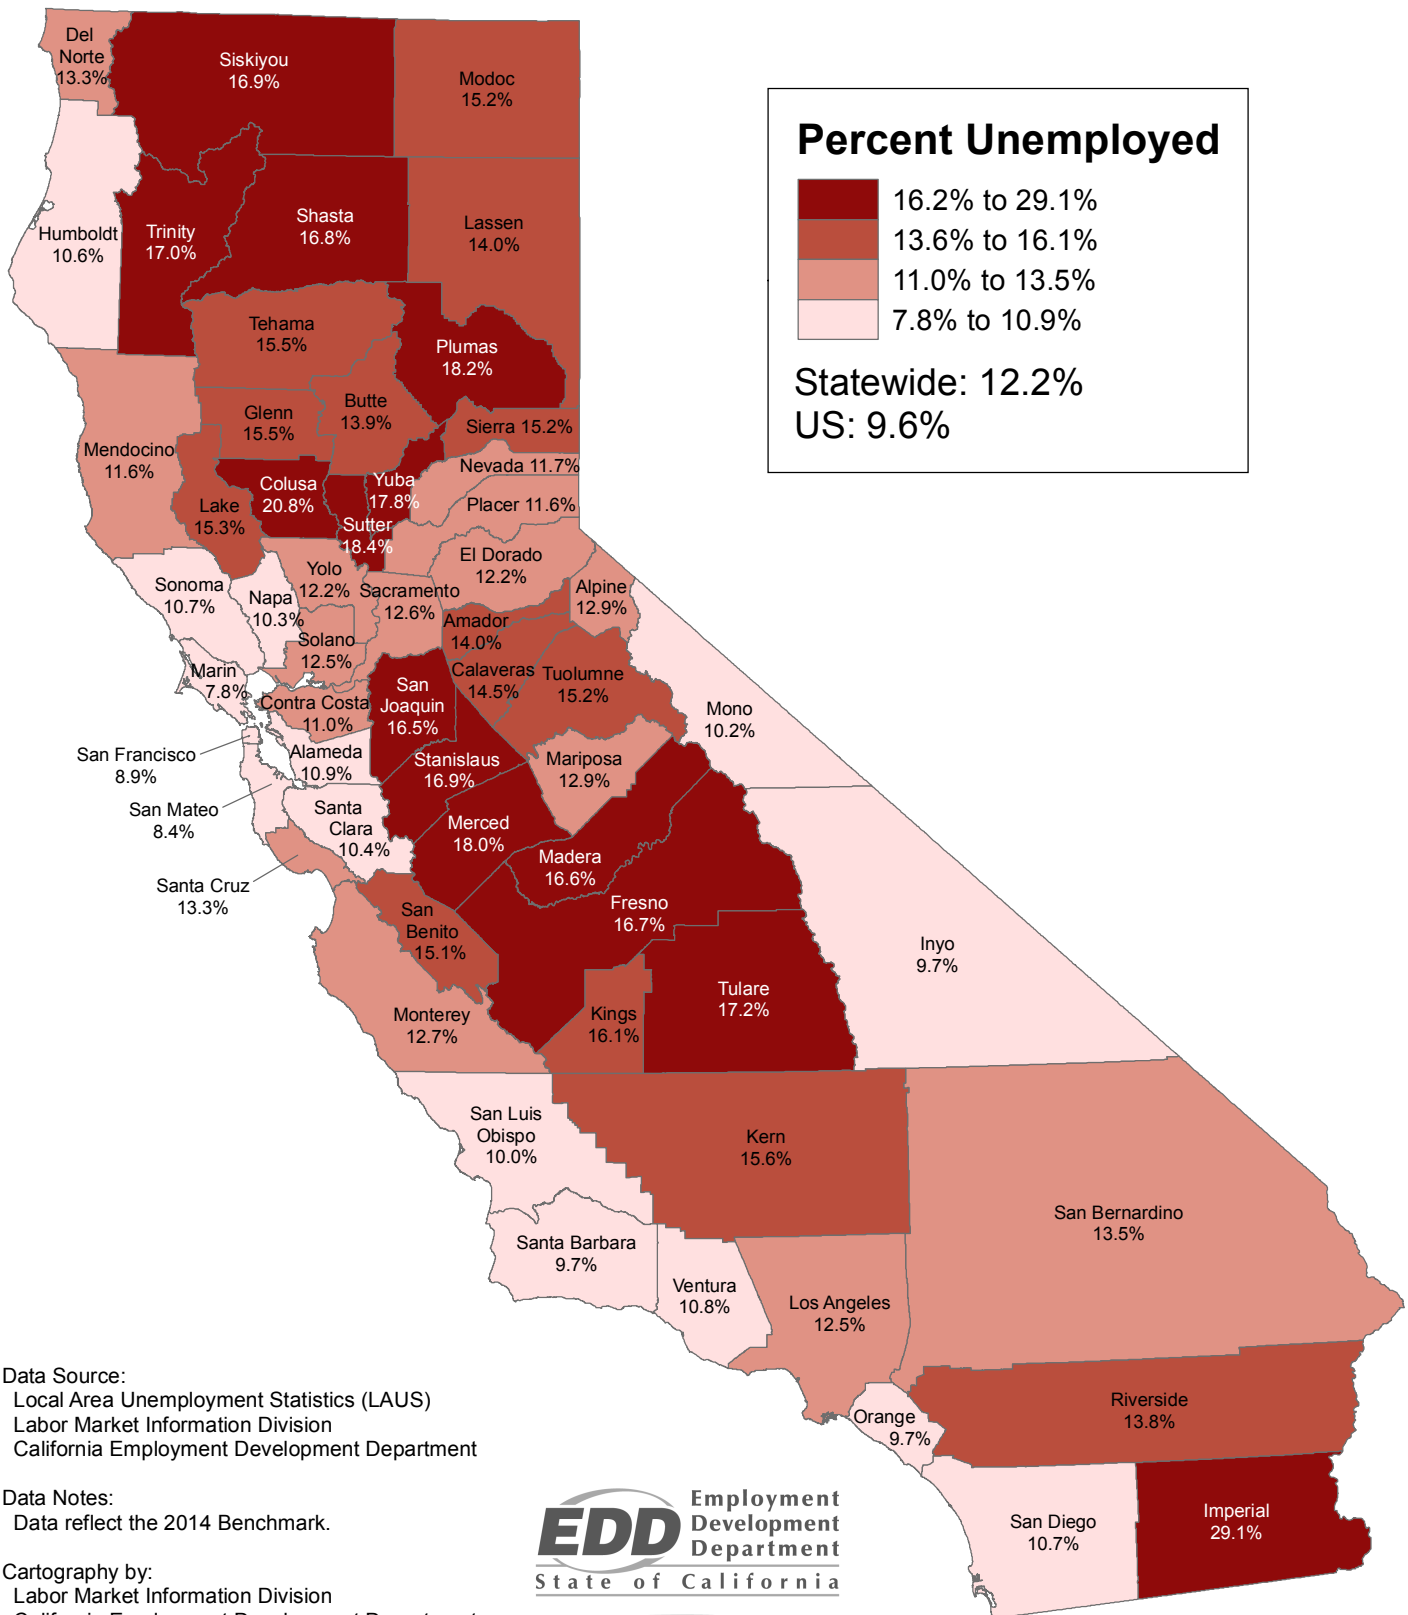

County Unemployment Rates 2010 Annual Average (Not Seasonally Adjusted)

Data Source:
Local Area Unemployment Statistics (LAUS)
Labor Market Information Division
California Employment Development Department