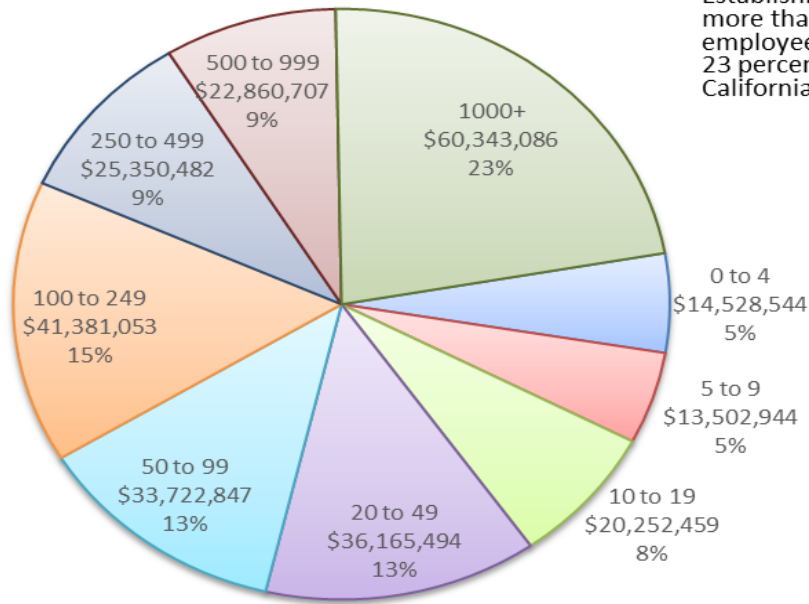

California Establishments by Size Class Second Quarter 2017

LaborMarketInfo

Employment
Development
Department
State of California

California Employment by Size Class Second Quarter 2017

LaborMarketInfo

Employment
Development
Department
State of California

California Wages (in thousands) by Size Class Second Quarter 2017

Establishments with more than 1,000 employees comprise 23 percent of California's wages.