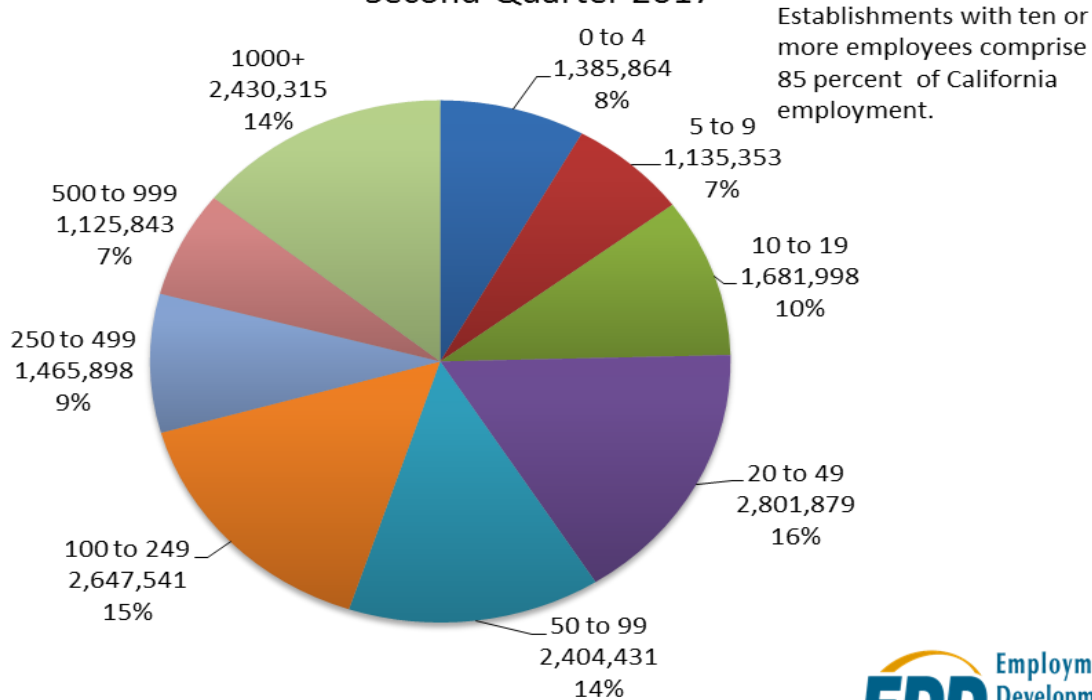

California Establishments by Size Class Second Quarter 2017

LaborMarketInfo

Employment
Development
Department
State of California

California Employment by Size Class Second Quarter 2017

LaborMarketInfo

Employment
Development
Department
State of California

California Wages (in thousands) by Size Class Second Quarter 2017

Establishments with more than 1,000 employees comprise 23 percent of California's wages.