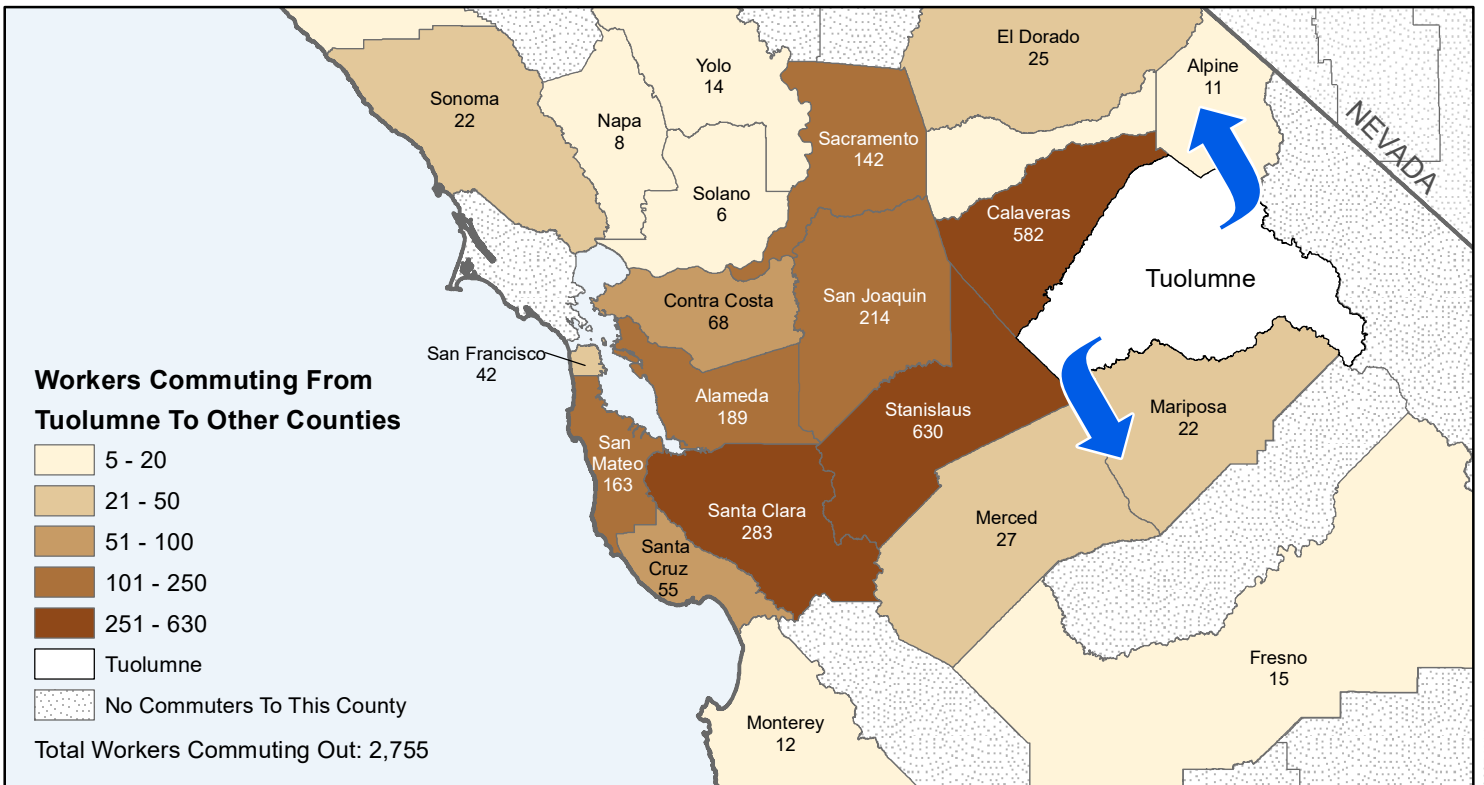

# Tuolumne

## County to County Commuting Estimates

Total Workers Who Live And Work in Tuolumne: 16,118

Data Source:  
 Special Report of 2011 to 2015 County-to-County Commuting Flows,  
 American Community Survey, U.S. Census Bureau,  
 report released 2019