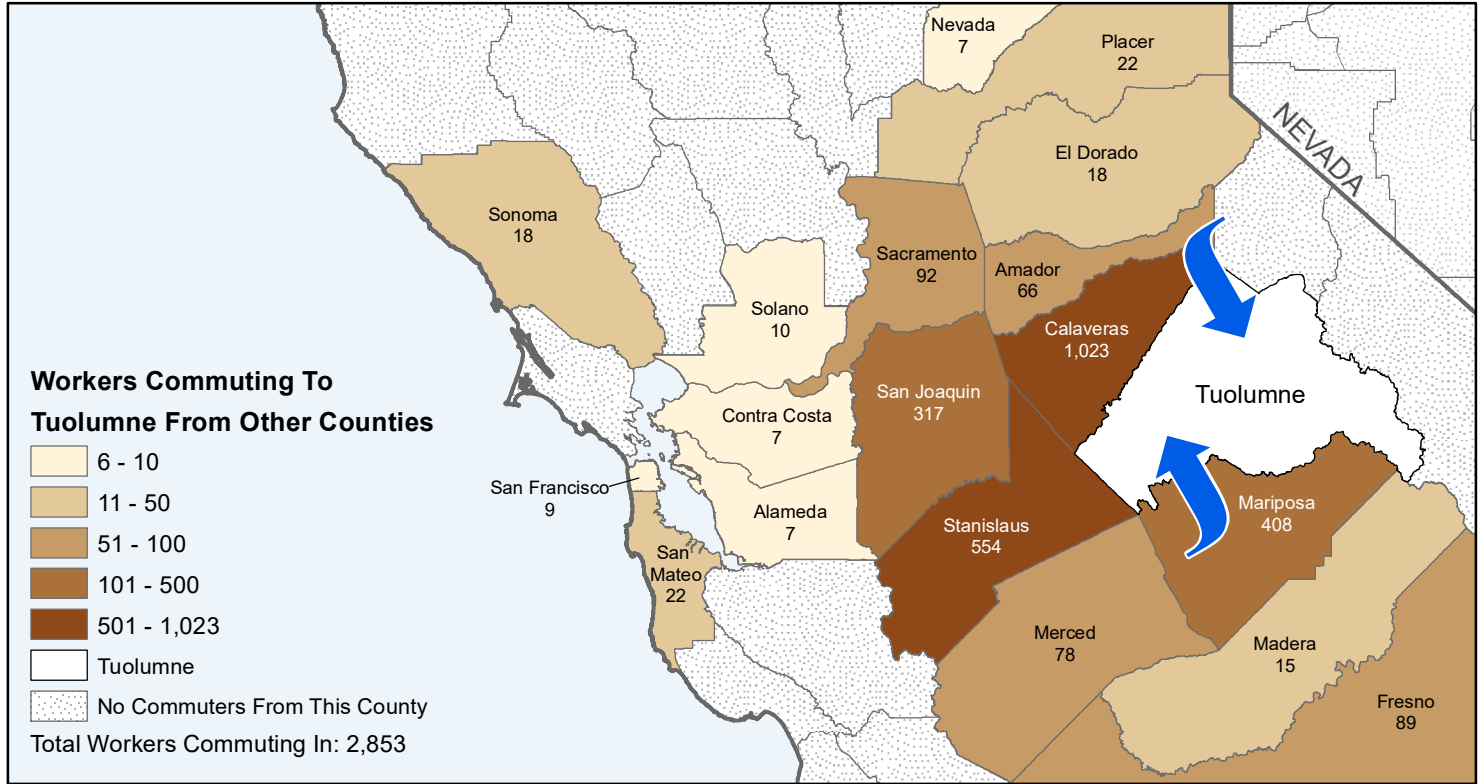

# Tuolumne

## County to County Commuting Estimates

Total Workers Who Live And Work in Tuolumne: 16,118

Data Source:  
 Special Report of 2011 to 2015 County-to-County Commuting Flows,  
 American Community Survey, U.S. Census Bureau,  
 report released 2019