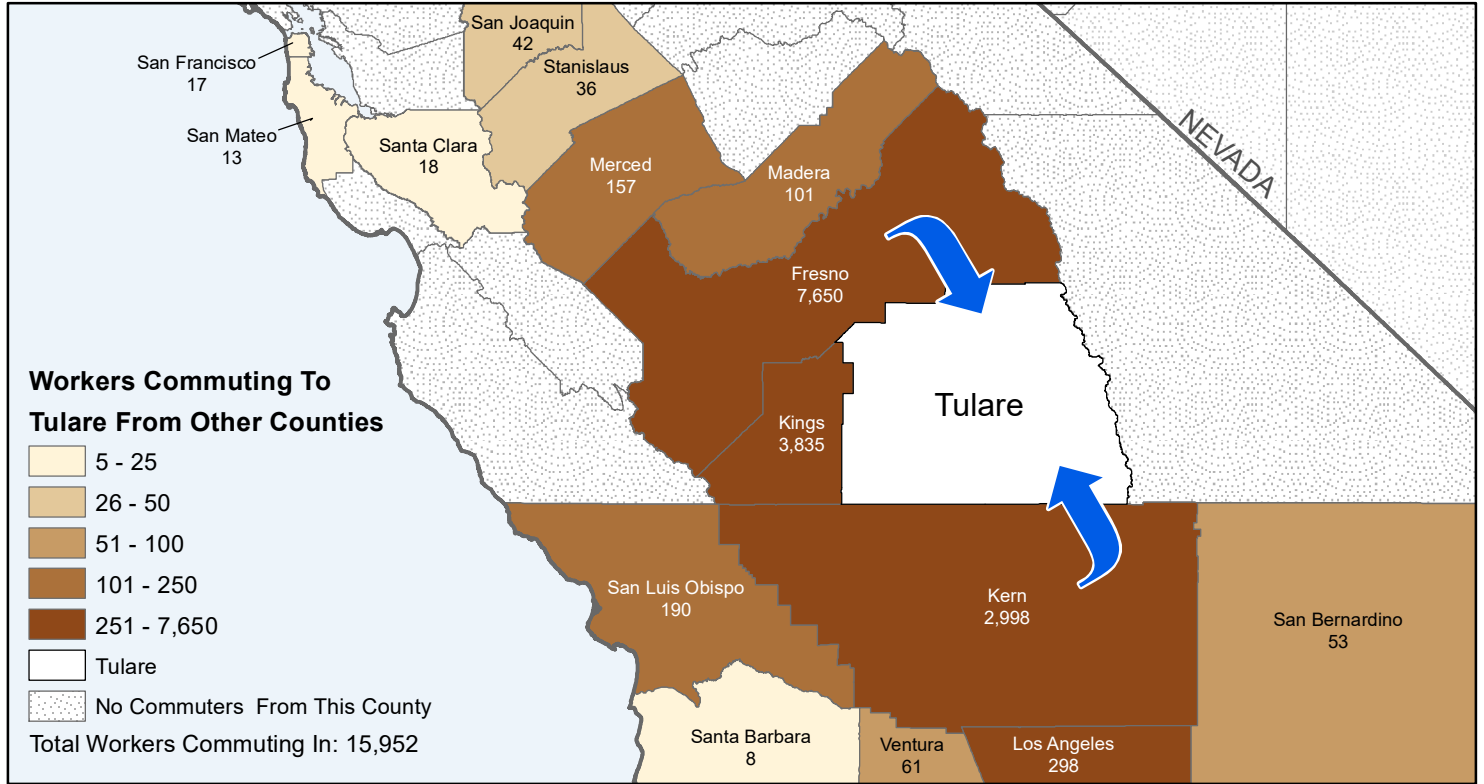

Tulare

County to County Commuting Estimates

Total Workers Who Live And Work in Tulare: 140,091

Data Source:
 Special Report of 2011 to 2015 County-to-County Commuting Flows,
 American Community Survey, U.S. Census Bureau,
 report released 2019

Cartography by:
 Labor Market Information Division
 California Employment Development Department
 October 2022