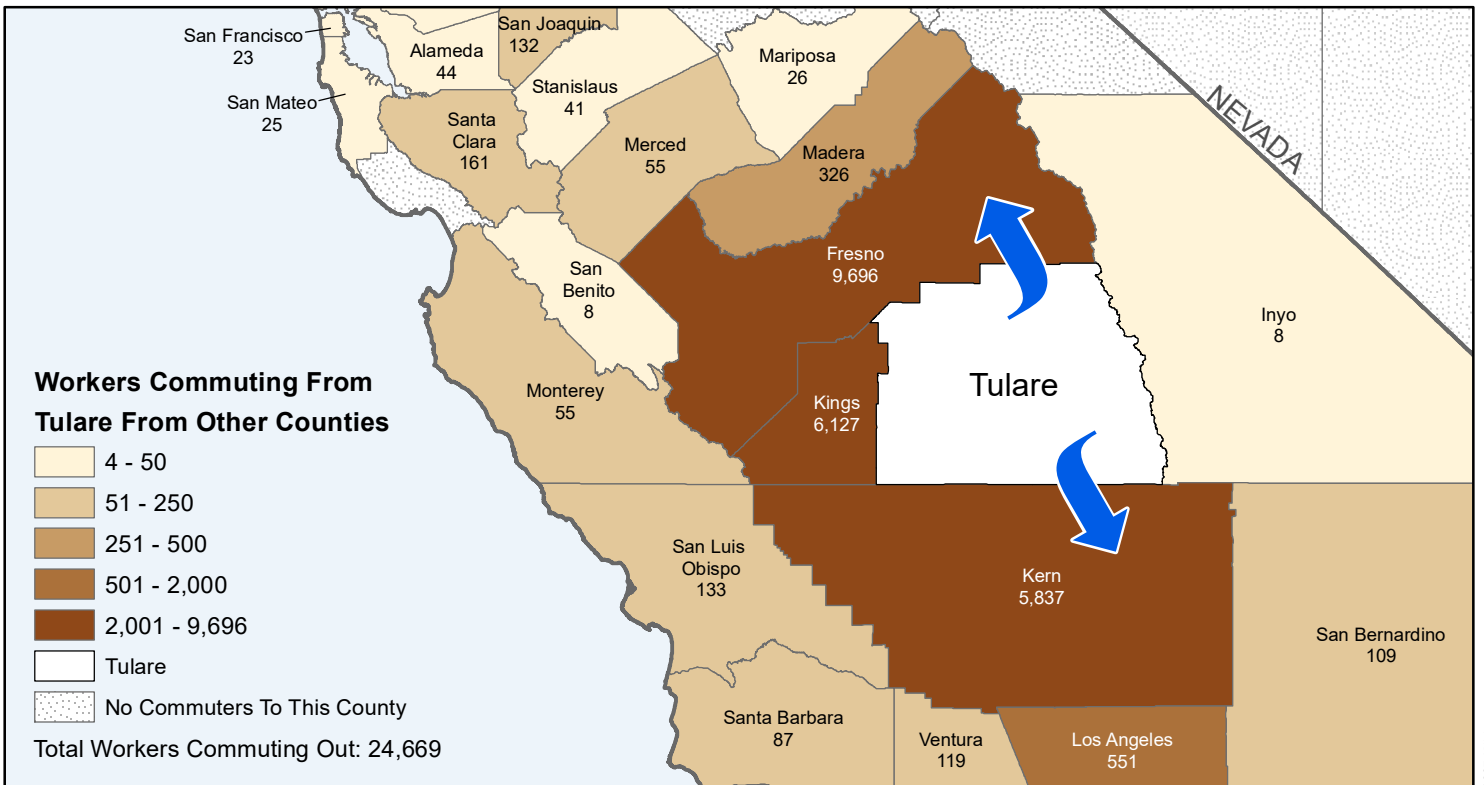

Tulare

County to County Commuting Estimates

Total Workers Who Live And Work in Tulare: 140,091

Data Source:
 Special Report of 2011 to 2015 County-to-County Commuting Flows,
 American Community Survey, U.S. Census Bureau,
 report released 2019