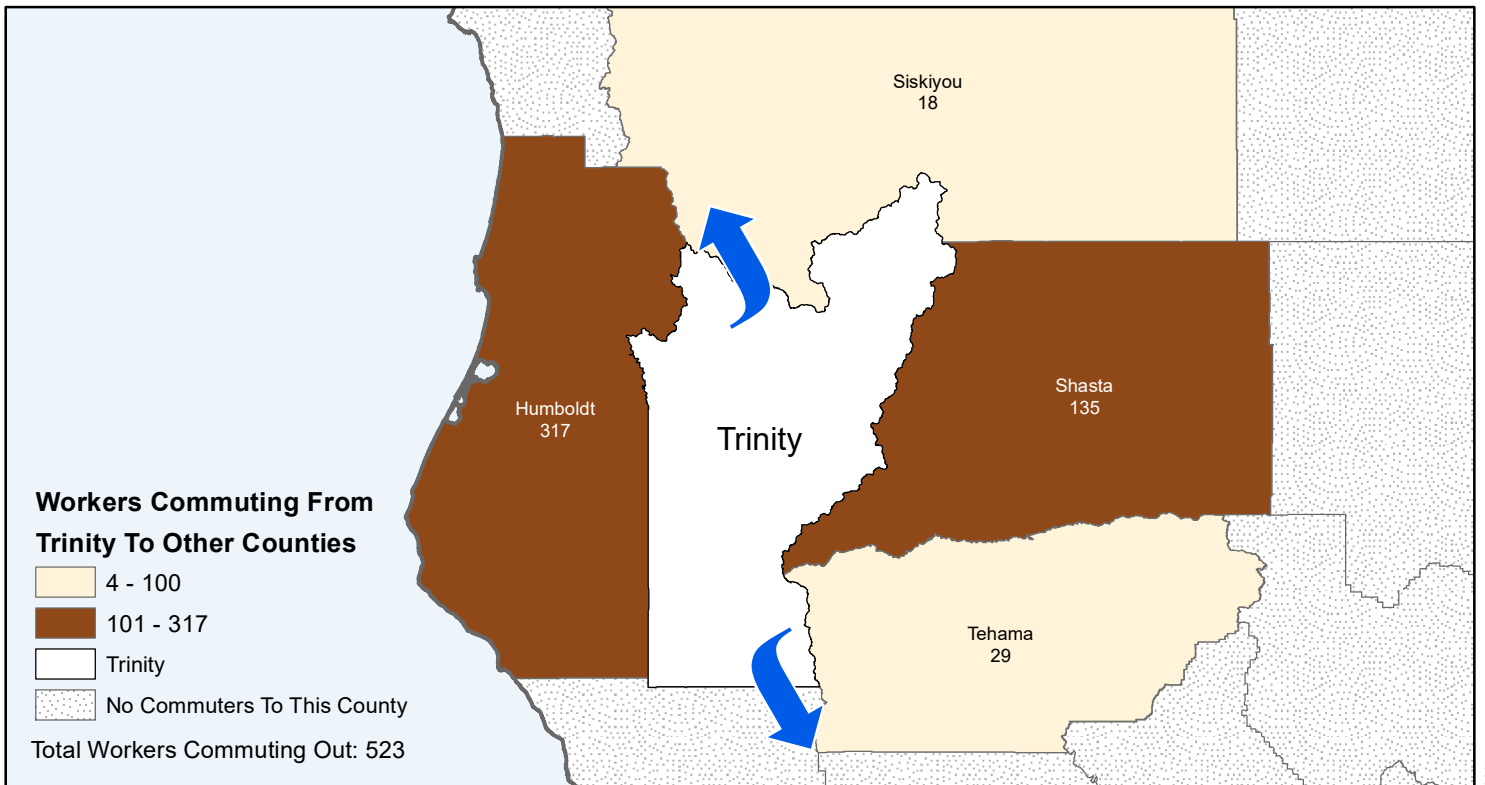

Trinity

County to County Commuting Estimates

Total Workers Who Live And Work in Trinity: 4,201

Data Source:
 Special Report of 2011 to 2015 County-to-County Commuting Flows,
 American Community Survey, U.S. Census Bureau,
 report released 2019