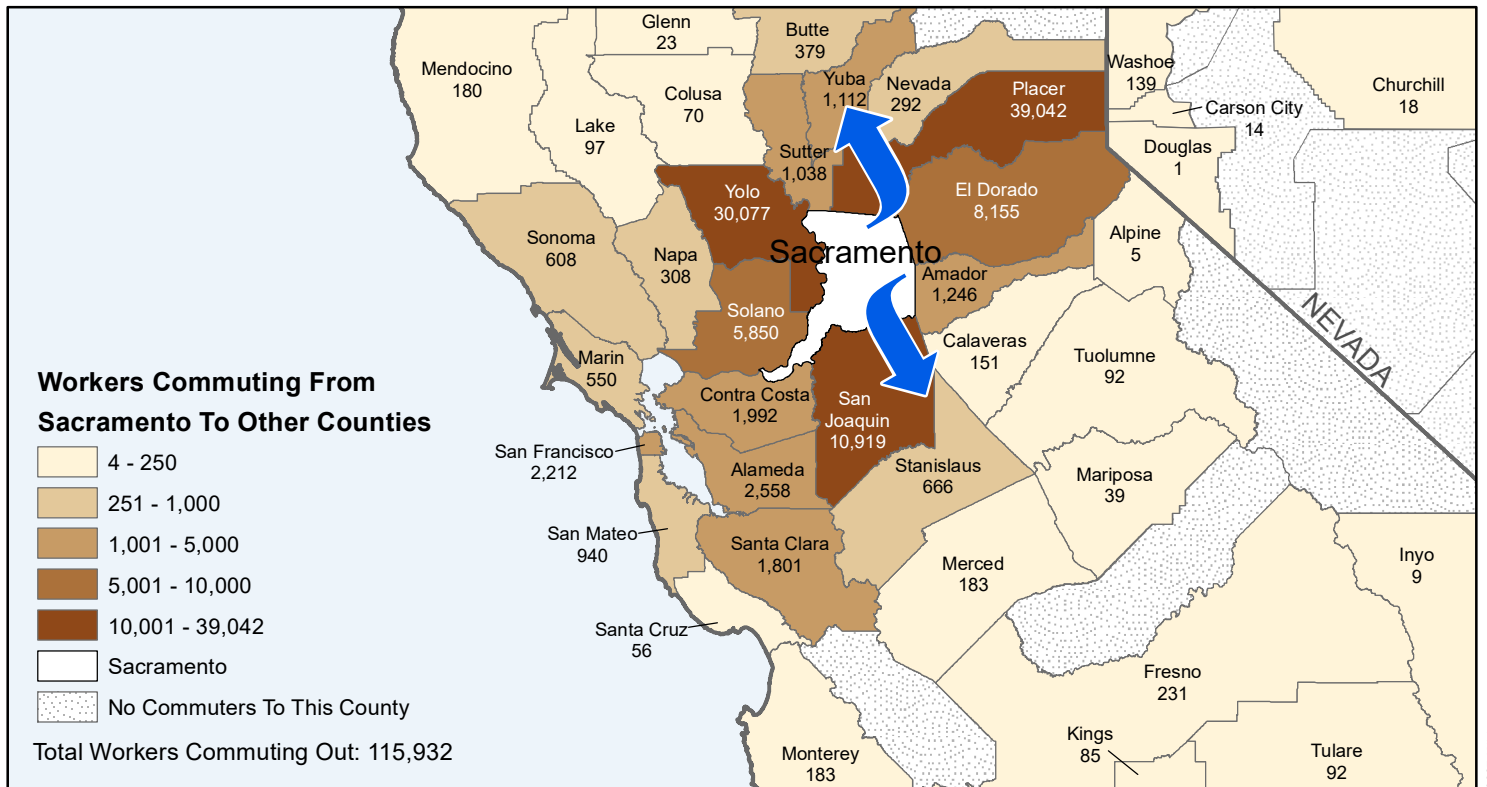

Sacramento

County to County Commuting Estimates

Total Workers Who Live And Work in Sacramento: 500,834

Data Source:
 Special Report of 2011 to 2015 County-to-County Commuting Flows,
 American Community Survey, U.S. Census Bureau,
 report released 2019

Cartography by:
 Labor Market Information Division
 California Employment Development Department
 October 2022