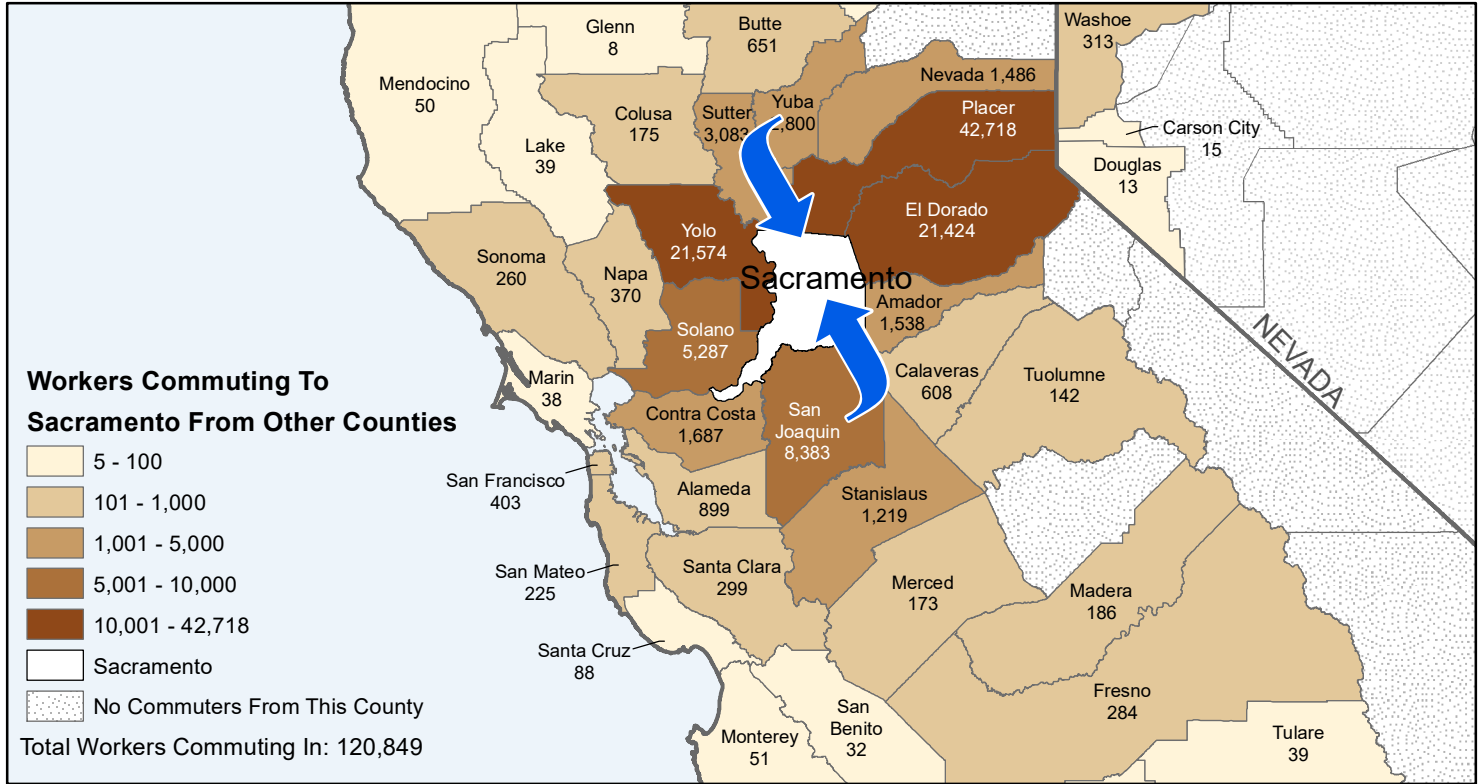

Sacramento

County to County Commuting Estimates

Total Workers Who Live And Work in Sacramento: 500,834

Data Source:
 Special Report of 2011 to 2015 County-to-County Commuting Flows,
 American Community Survey, U.S. Census Bureau,
 report released 2019

Cartography by:
 Labor Market Information Division
 California Employment Development Department
 October 2022