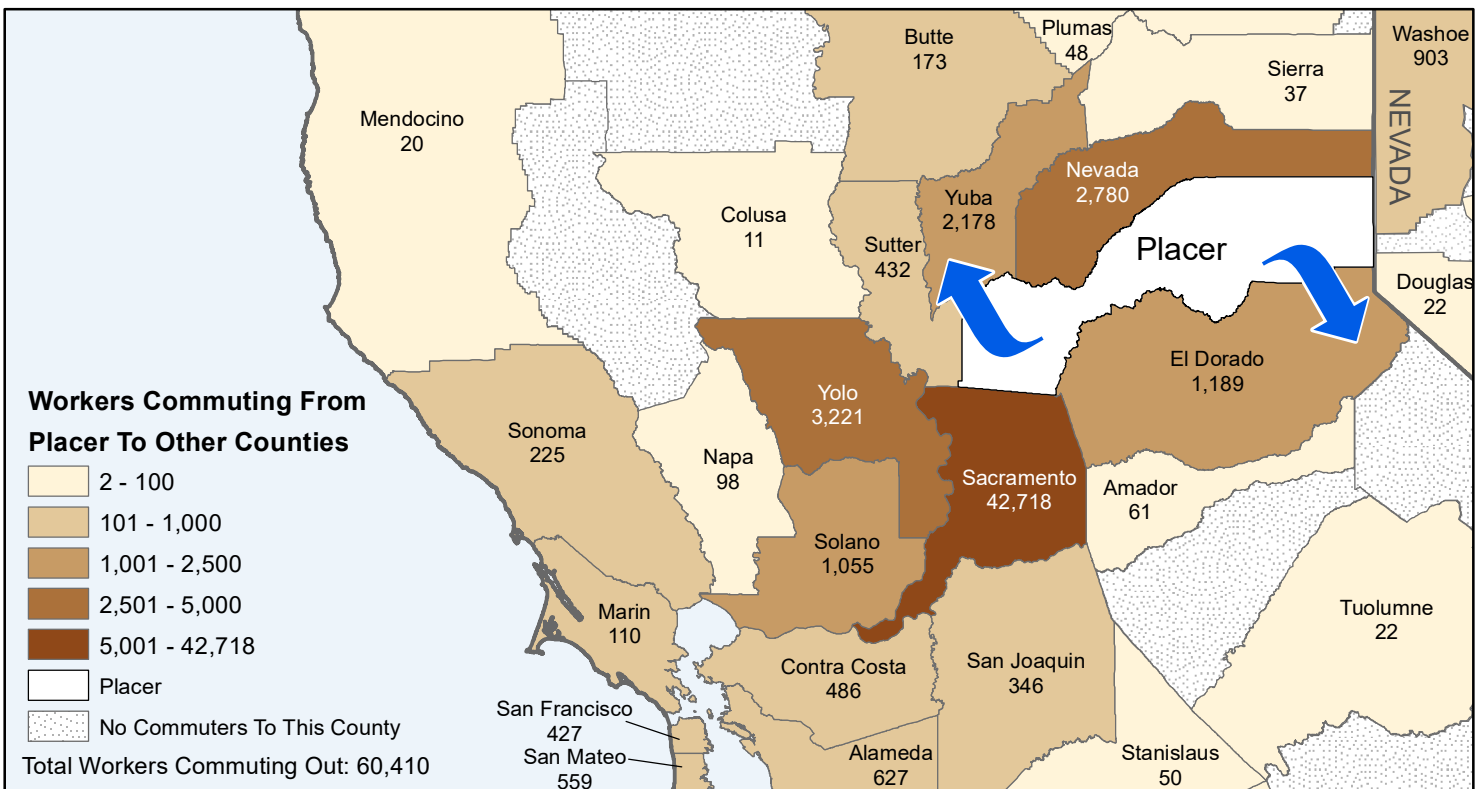

Placer

County to County Commuting Estimates

Total Workers Who Live And Work in Placer: 99,291

Data Source:
 Special Report of 2009 to 2013 County-to-County Commuting Flows,
 American Community Survey, U.S. Census Bureau,
 report released May 2017

Cartography by:
 Labor Market Information Division
 California Employment Development Department
 October 2022