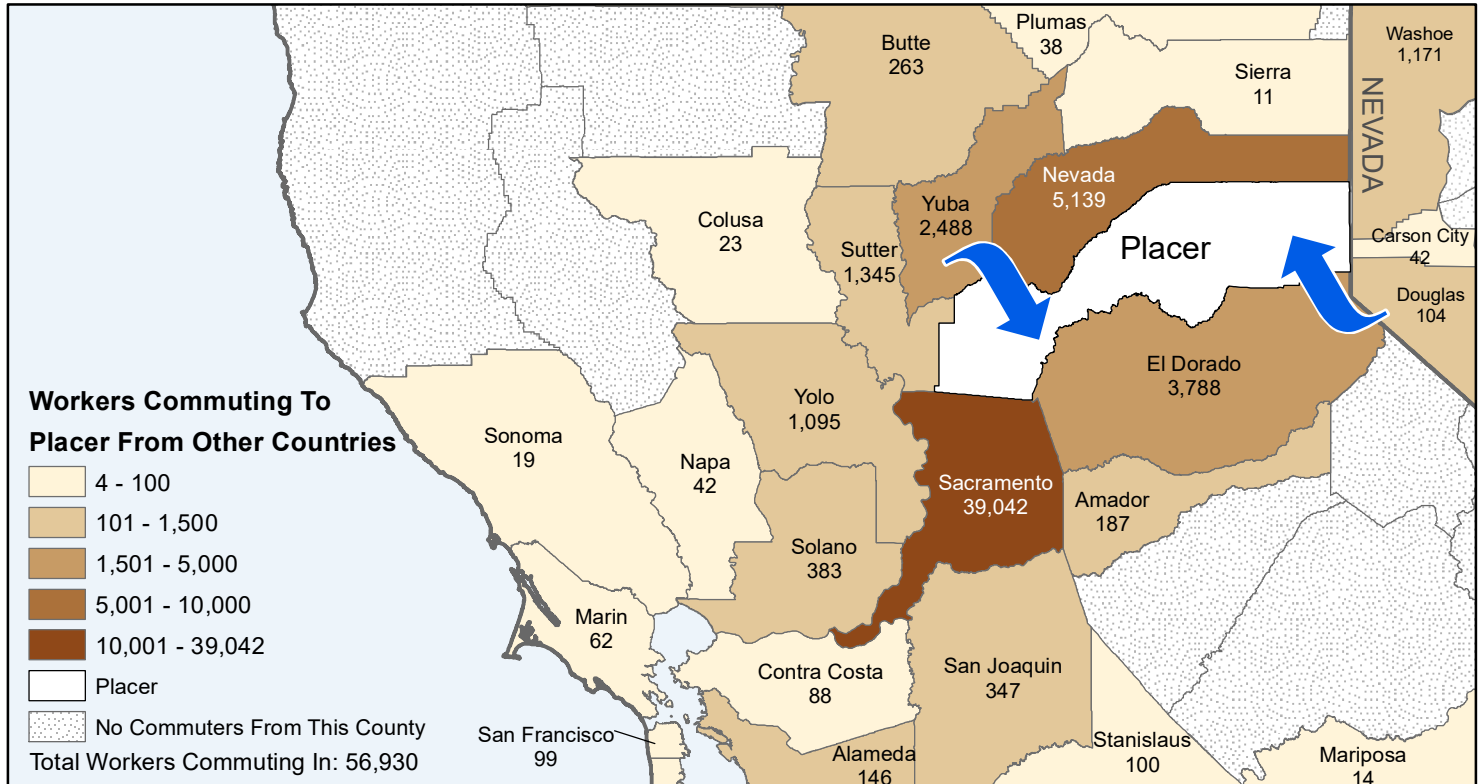

Placer

County to County Commuting Estimates

Total Workers Who Live And Work in Placer: 99,291

Data Source:
 Special Report of 2009 to 2013 County-to-County Commuting Flows,
 American Community Survey, U.S. Census Bureau,
 report released May 2017

Cartography by:
 Labor Market Information Division
 California Employment Development Department
 October 2022