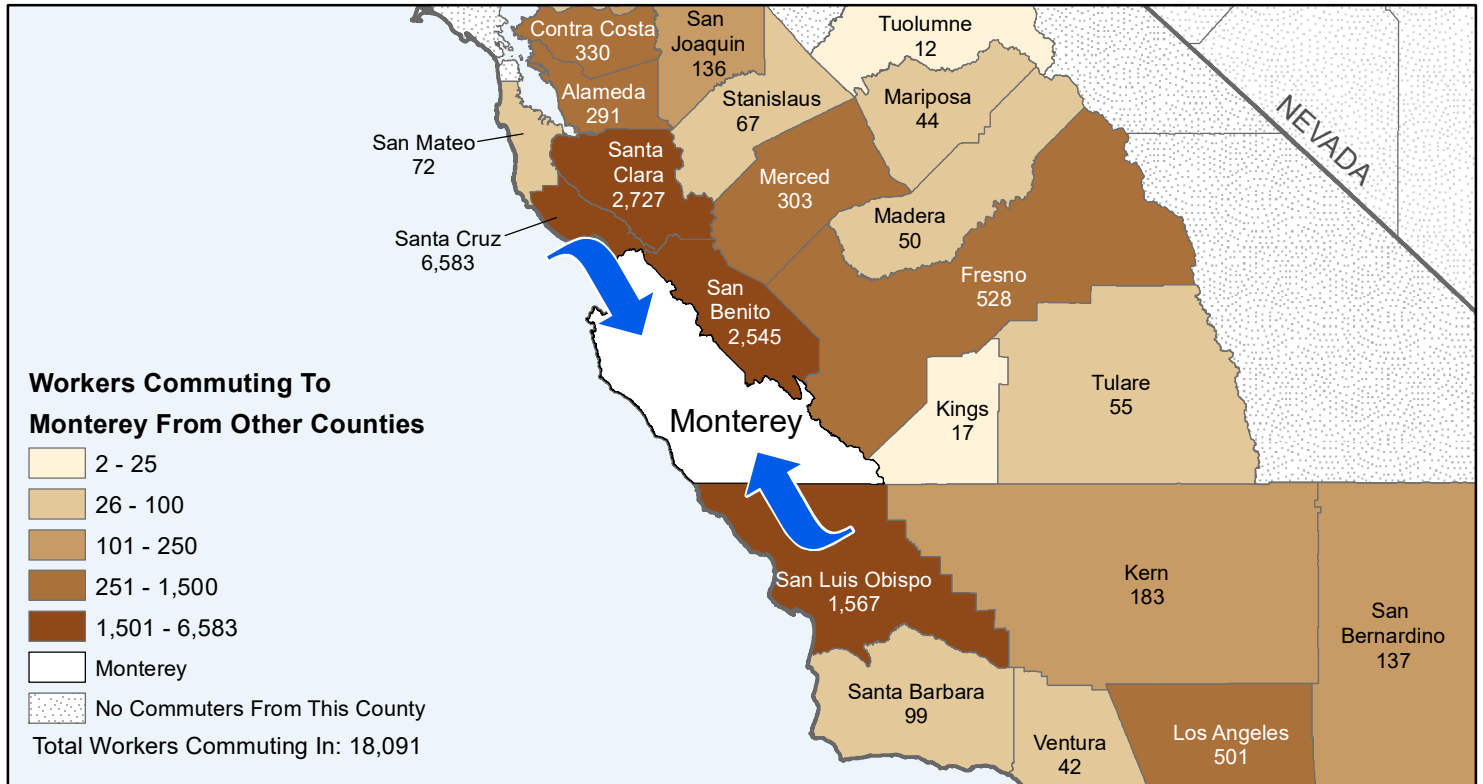

Monterey

County to County Commuting Estimates

Total Workers Who Live And Work in Monterey: 159,094

Data Source:
 Special Report of 2011 to 2015 County-to-County Commuting Flows,
 American Community Survey, U.S. Census Bureau,
 report released 2019

Cartography by:
 Labor Market Information Division
 California Employment Development Department
 October 2022