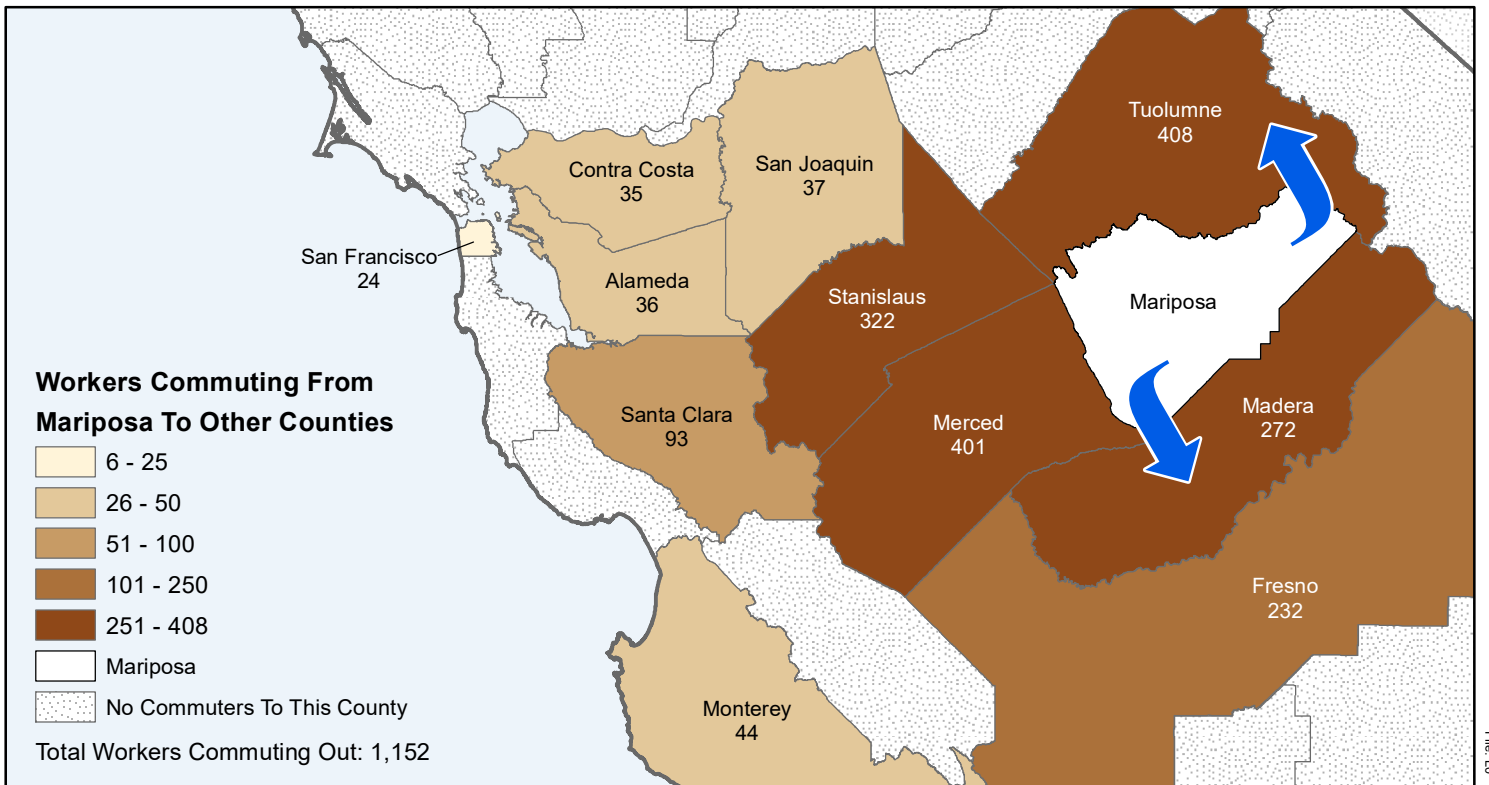

# Mariposa

## County to County Commuting Estimates

Total Workers Who Live And Work in Mariposa: 5,096

Data Source:  
Special Report of 2011 to 2015 County-to-County Commuting Flows,  
American Community Survey, U.S. Census Bureau,  
report released 2019