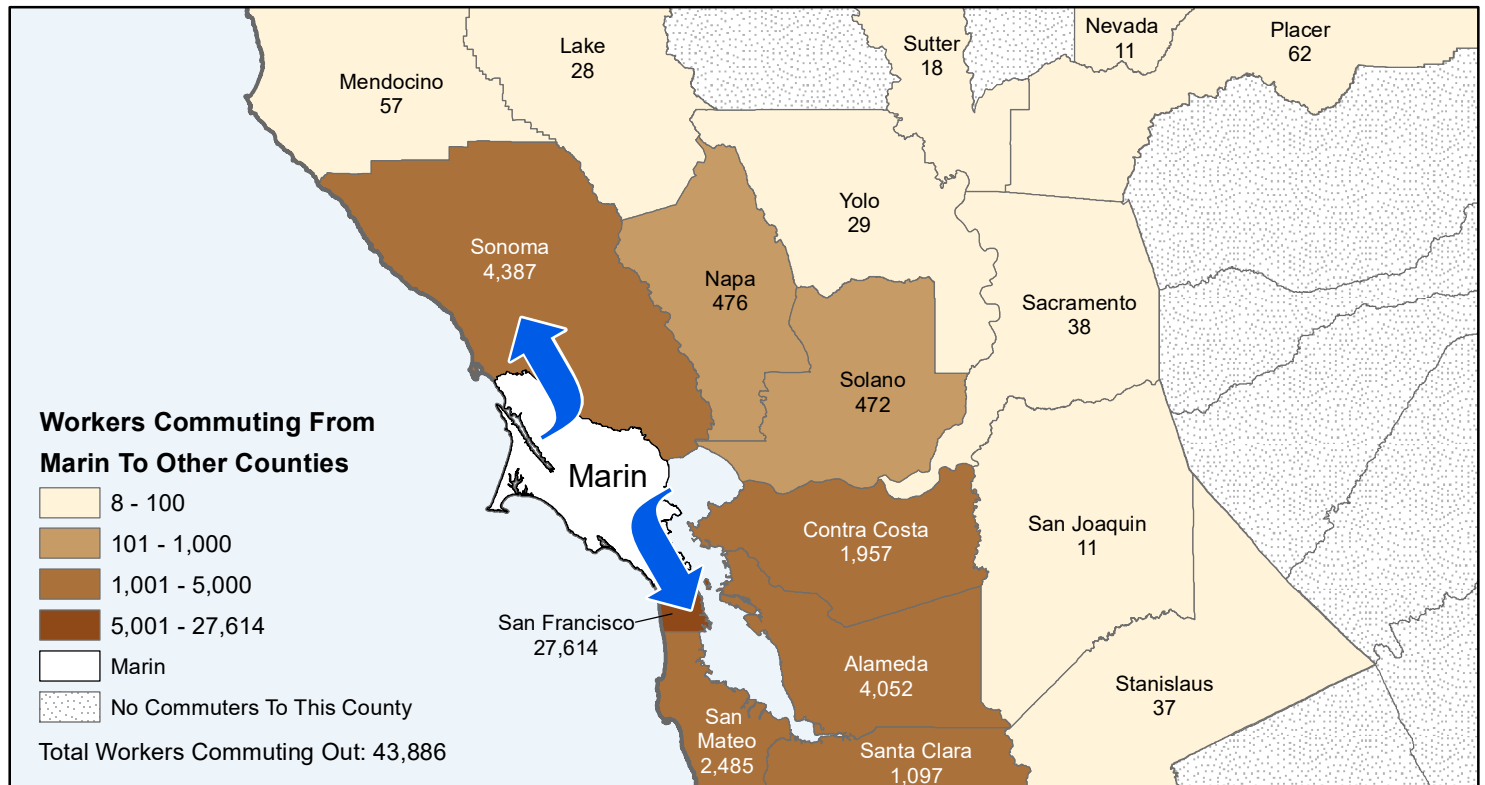

Marin

County to County Commuting Estimates

Total Workers Who Live and Work in Marin: 81,726

Data Source:
 Special Report of 2009 to 2013 County-to-County Commuting Flows,
 American Community Survey, U.S. Census Bureau,
 report released May 2017

Cartography by:
 Labor Market Information Division
 California Employment Development Department
 October 2022