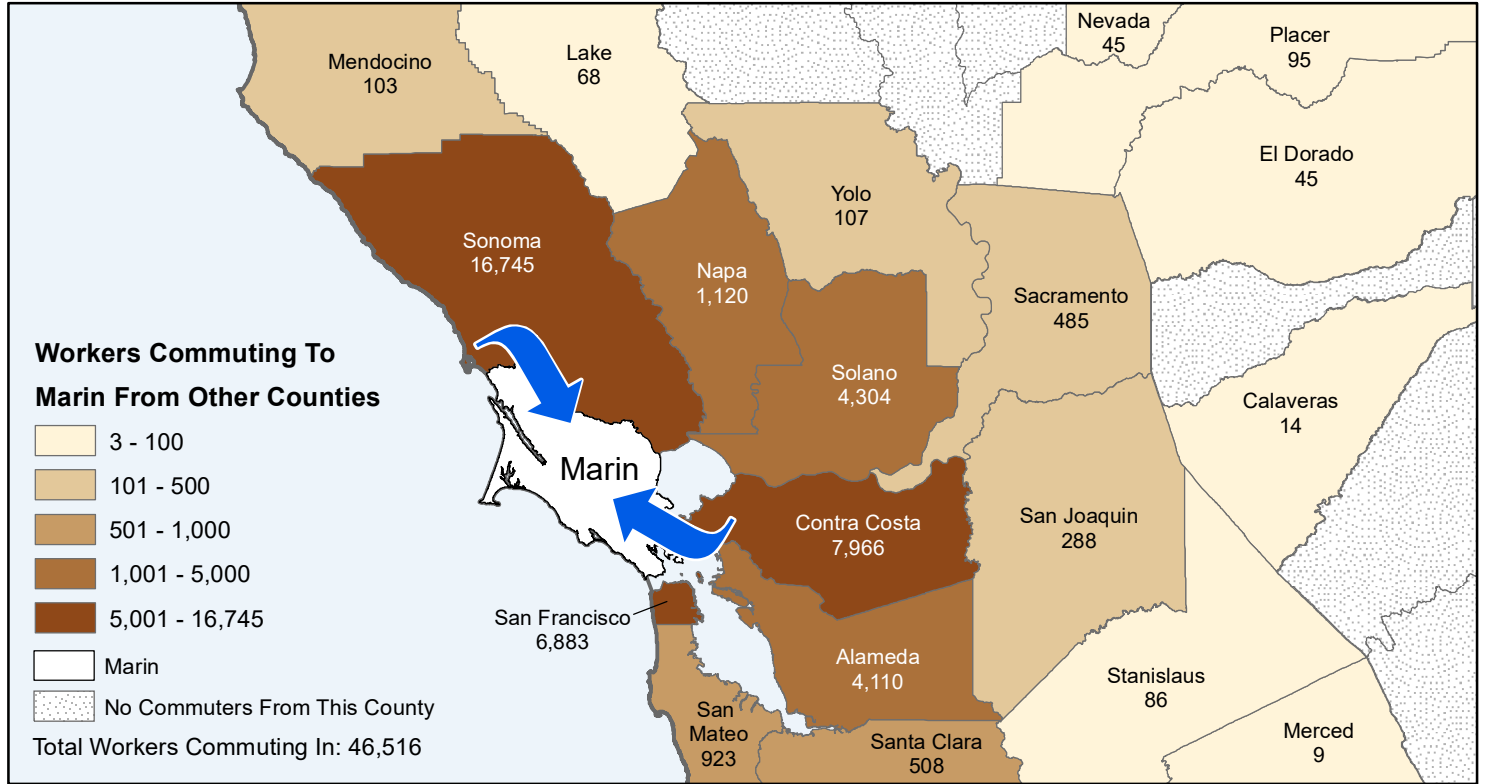

Marin

County to County Commuting Estimates

Total Workers Who Live and Work in Marin: 81,726

Data Source:
 Special Report of 2009 to 2013 County-to-County Commuting Flows,
 American Community Survey, U.S. Census Bureau,
 report released May 2017

Cartography by:
 Labor Market Information Division
 California Employment Development Department
 October 2022