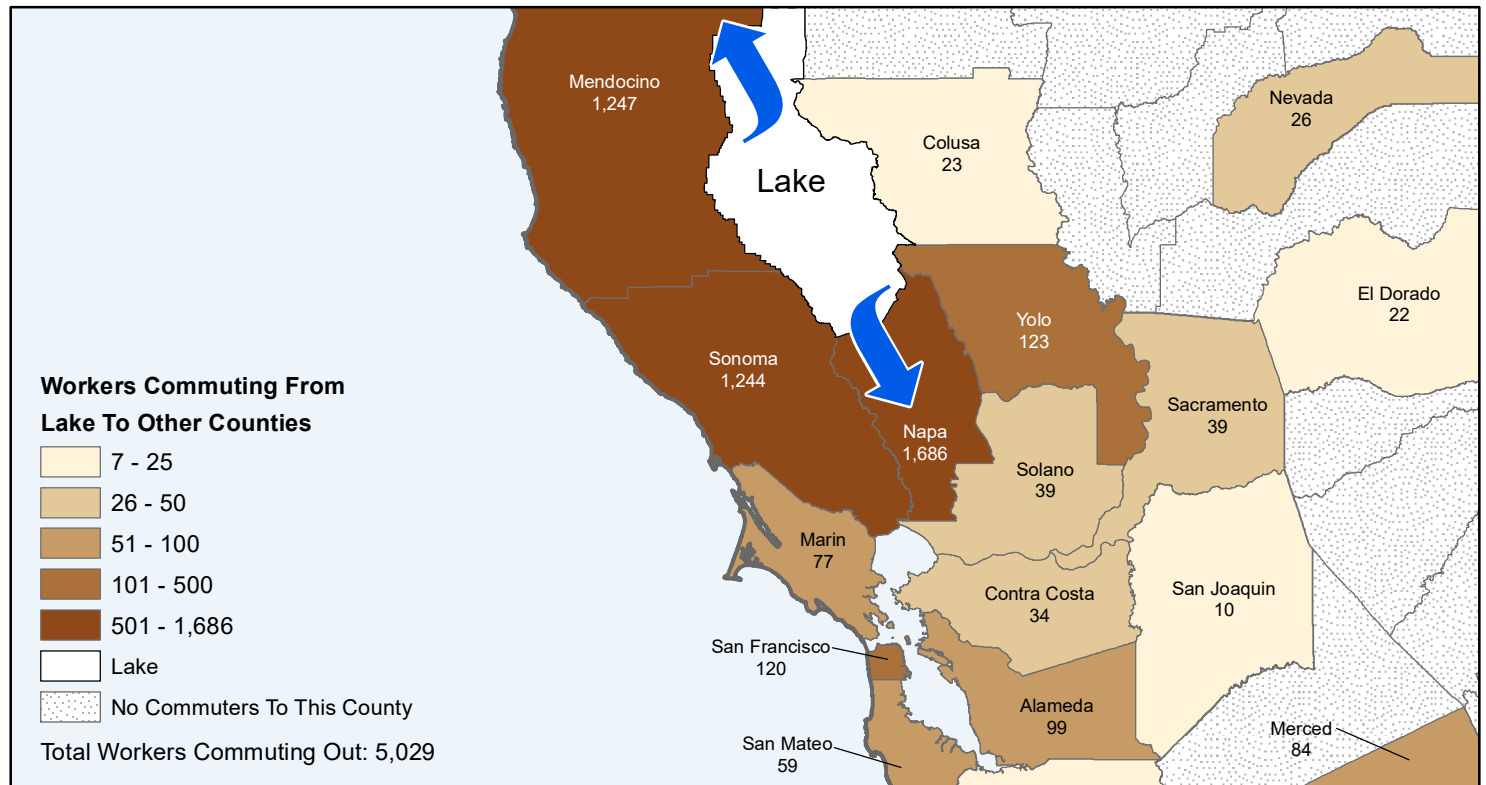

Lake

County to County Commuting Estimates

Total Workers Who Live and Work in Lake: 16,885

Data Source:
 Special Report of 2011 to 2015 County-to-County Commuting Flows,
 American Community Survey, U.S. Census Bureau,
 report released 2019

Cartography by:
 Labor Market Information Division
 California Employment Development Department
 October 2022