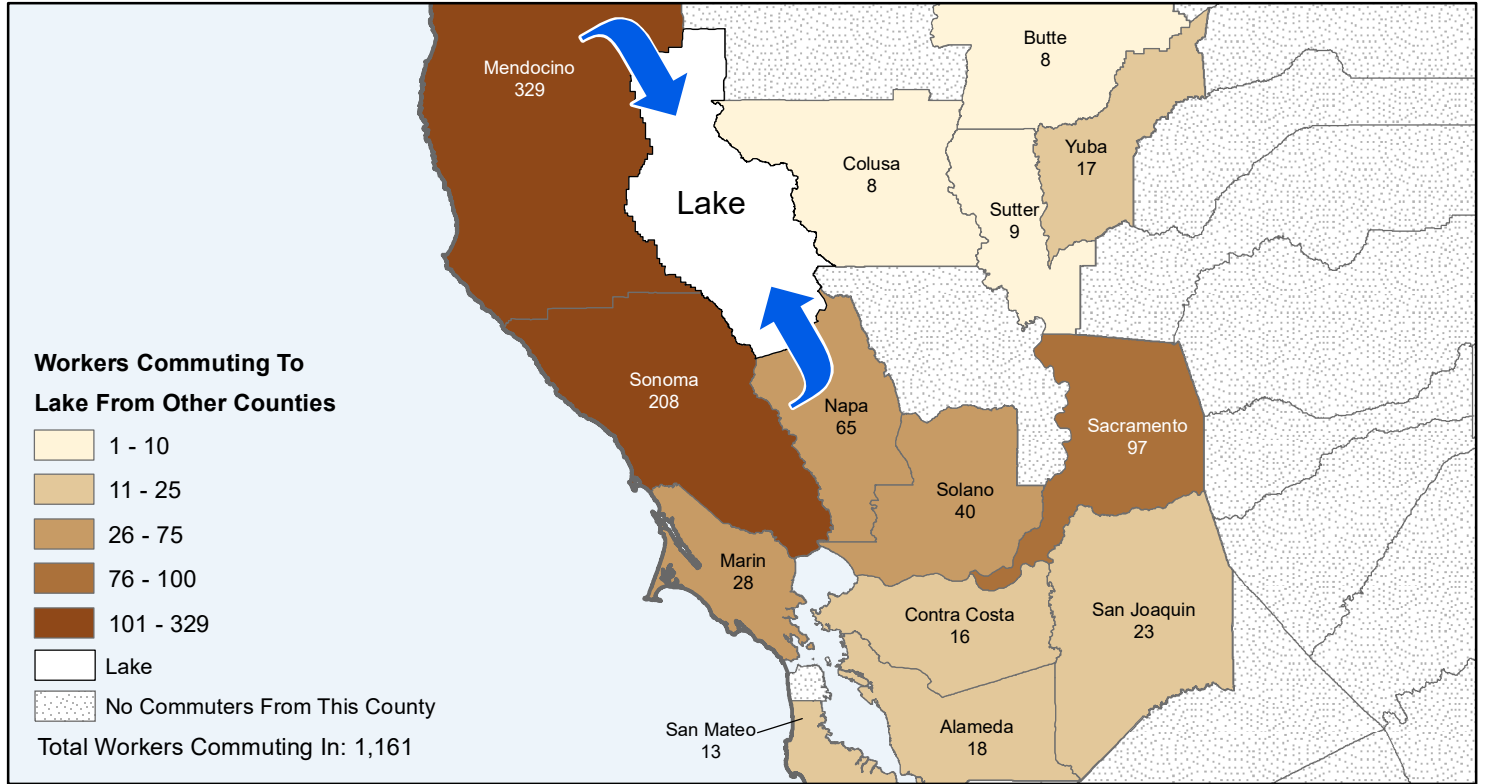

Lake

County to County Commuting Estimates

Total Workers Who Live and Work in Lake: 16,885

Data Source:
 Special Report of 2011 to 2015 County-to-County Commuting Flows,
 American Community Survey, U.S. Census Bureau,
 report released 2019

Cartography by:
 Labor Market Information Division
 California Employment Development Department
 October 2022