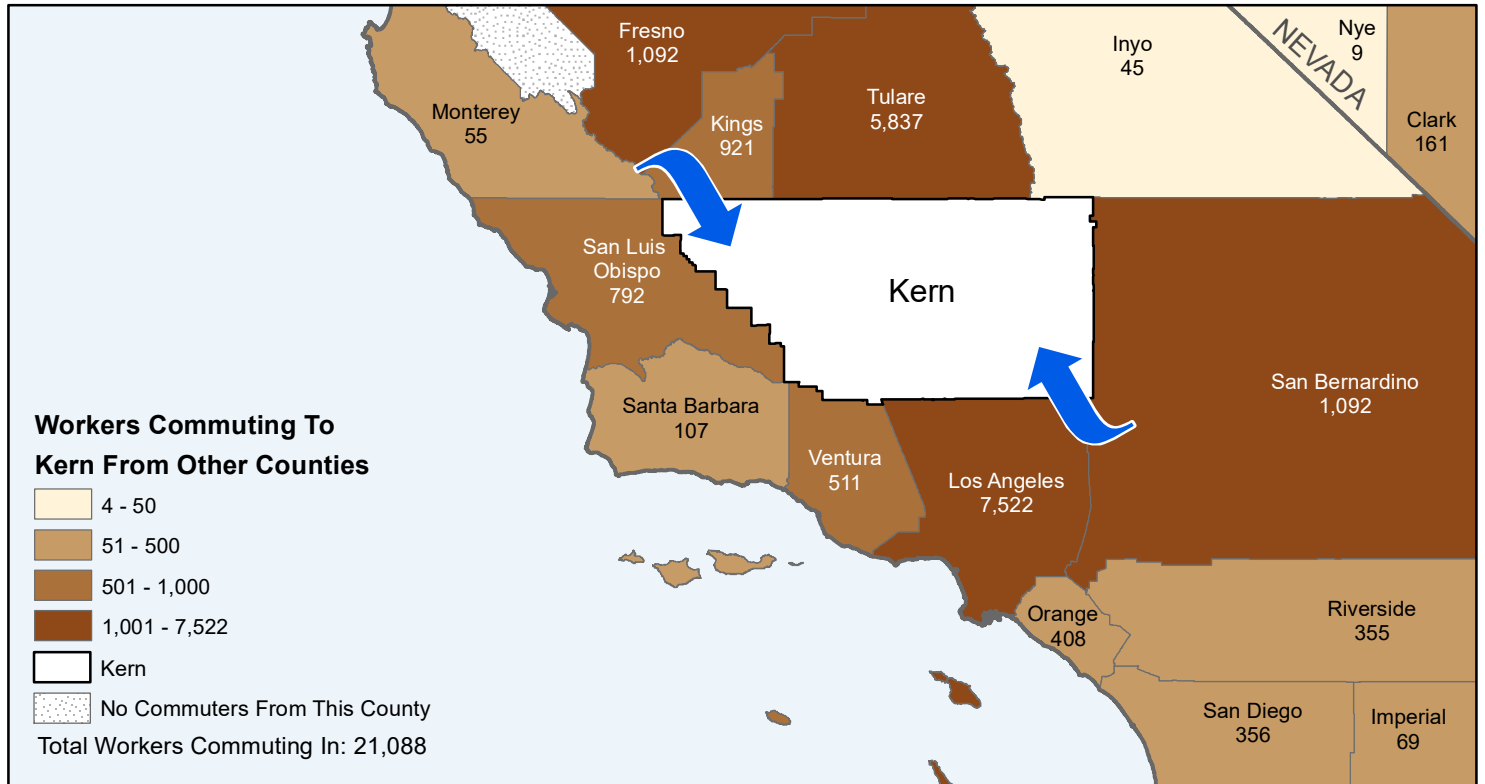

Kern

County to County Commuting Estimates

Total Workers Who Live and Work in Kern: 301,472

Data Source:
 Special Report of 2011 to 2015 County-to-County Commuting Flows,
 American Community Survey, U.S. Census Bureau,
 report released 2019

Cartography by:
 Labor Market Information Division
 California Employment Development Department
 October 2022