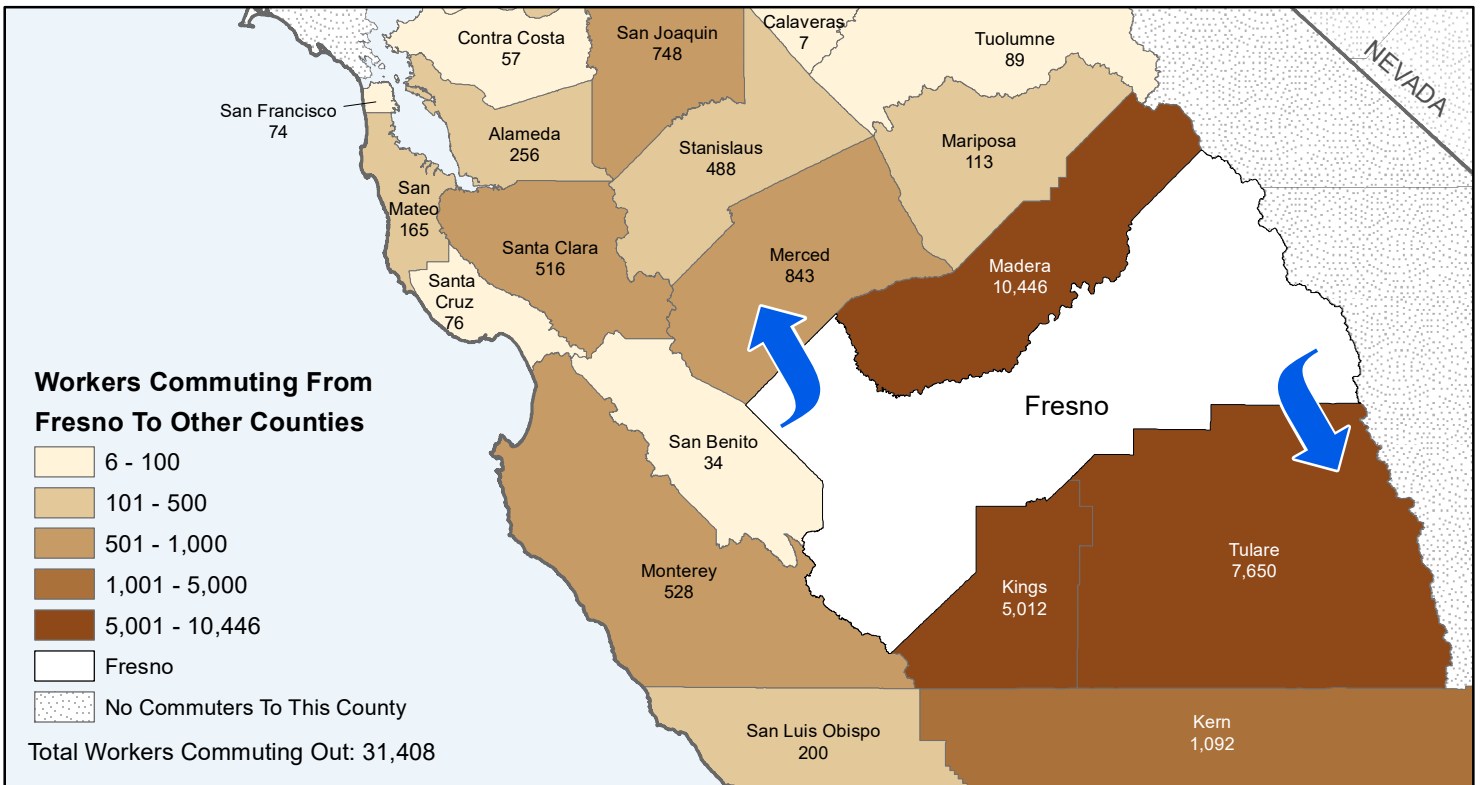

Fresno

County to County Commuting Estimates

Total Workers Who Live and Work in Fresno: 317,272

Data Source:
 Special Report of 2011 to 2015 County-to-County Commuting Flows,
 American Community Survey, U.S. Census Bureau,
 report released 2019