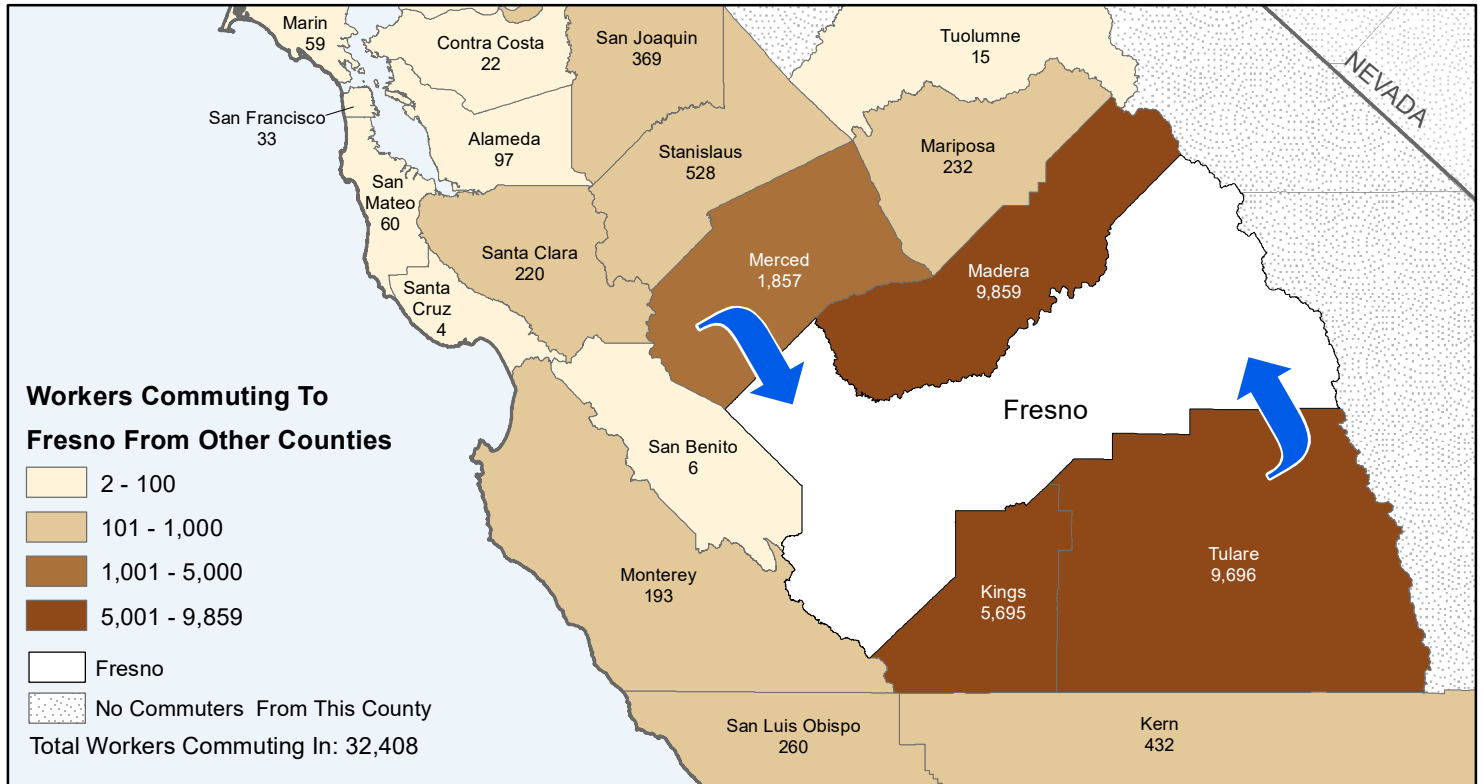

Fresno

County to County Commuting Estimates

Total Workers Who Live and Work in Fresno: 317,272

Data Source:
 Special Report of 2011 to 2015 County-to-County Commuting Flows,
 American Community Survey, U.S. Census Bureau,
 report released 2019