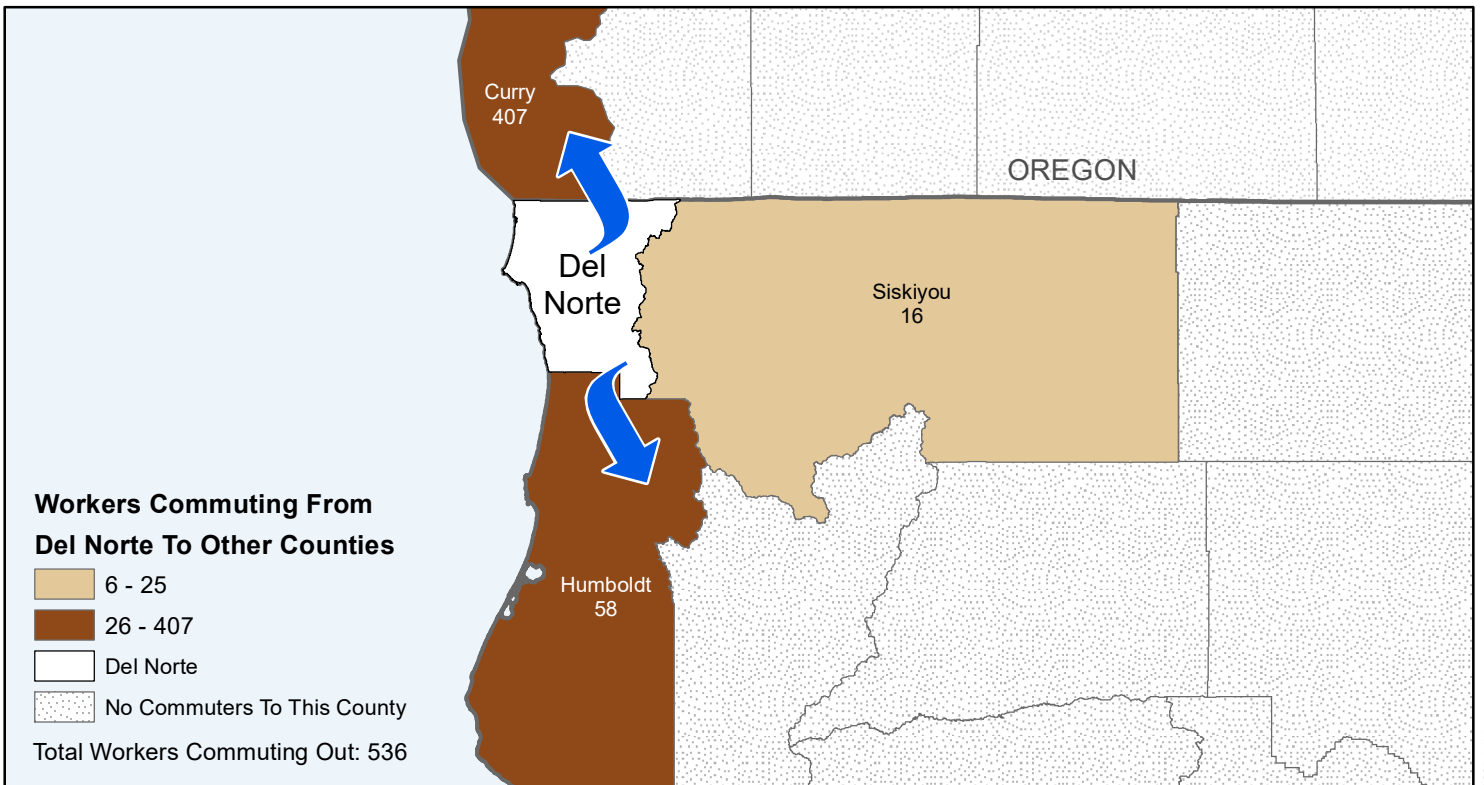

Del Norte

County to County Commuting Estimates

Total Workers Who Live and Work in Del Norte: 7,619

Data Source:
 Special Report of 2011 to 2015 County-to-County Commuting Flows,
 American Community Survey, U.S. Census Bureau,
 report released 2019

Cartography by:
 Labor Market Information Division
 California Employment Development Department
 October 2022