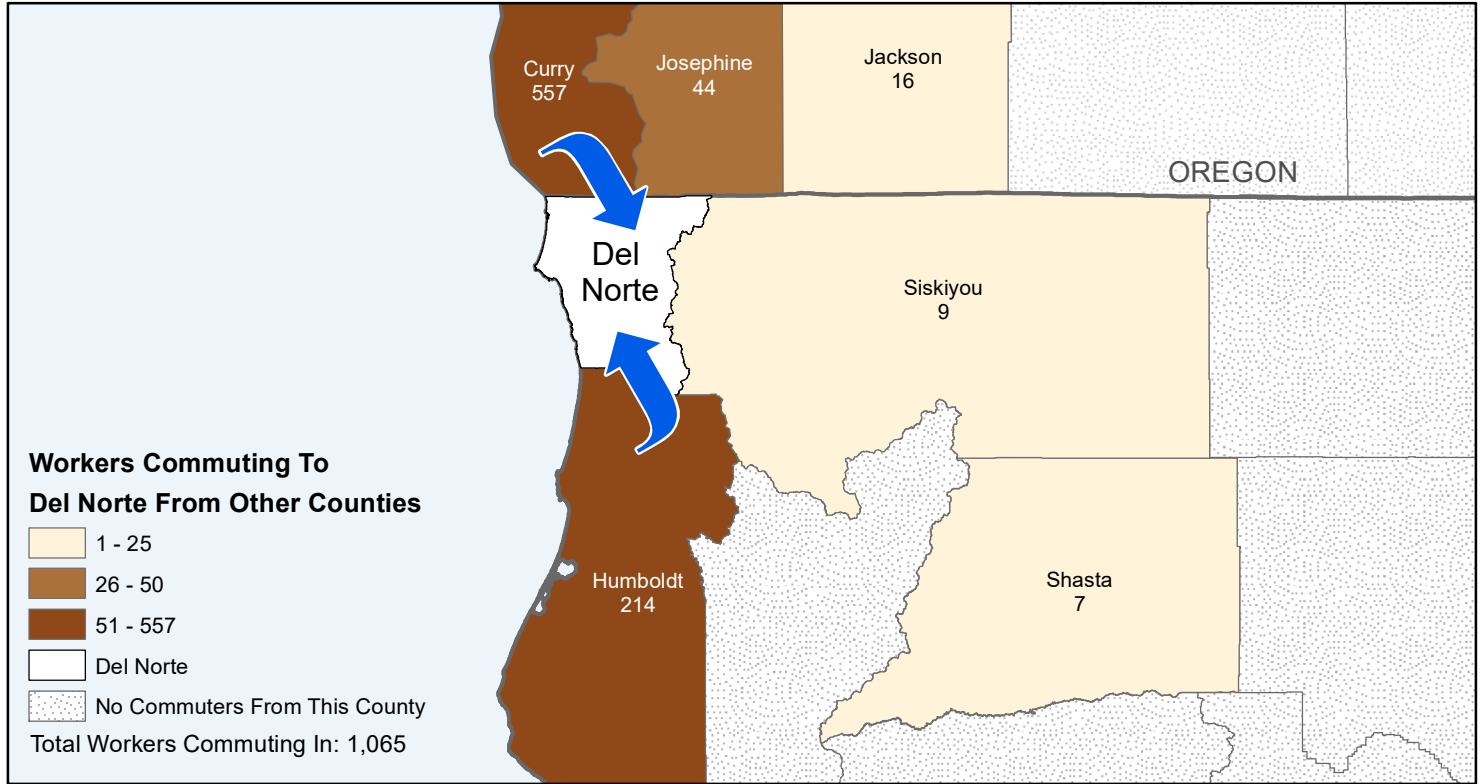

Del Norte

County to County Commuting Estimates

Total Workers Who Live and Work in Del Norte: 7,619

Data Source:
 Special Report of 2011 to 2015 County-to-County Commuting Flows,
 American Community Survey, U.S. Census Bureau,
 report released 2019

Cartography by:
 Labor Market Information Division
 California Employment Development Department
 October 2022