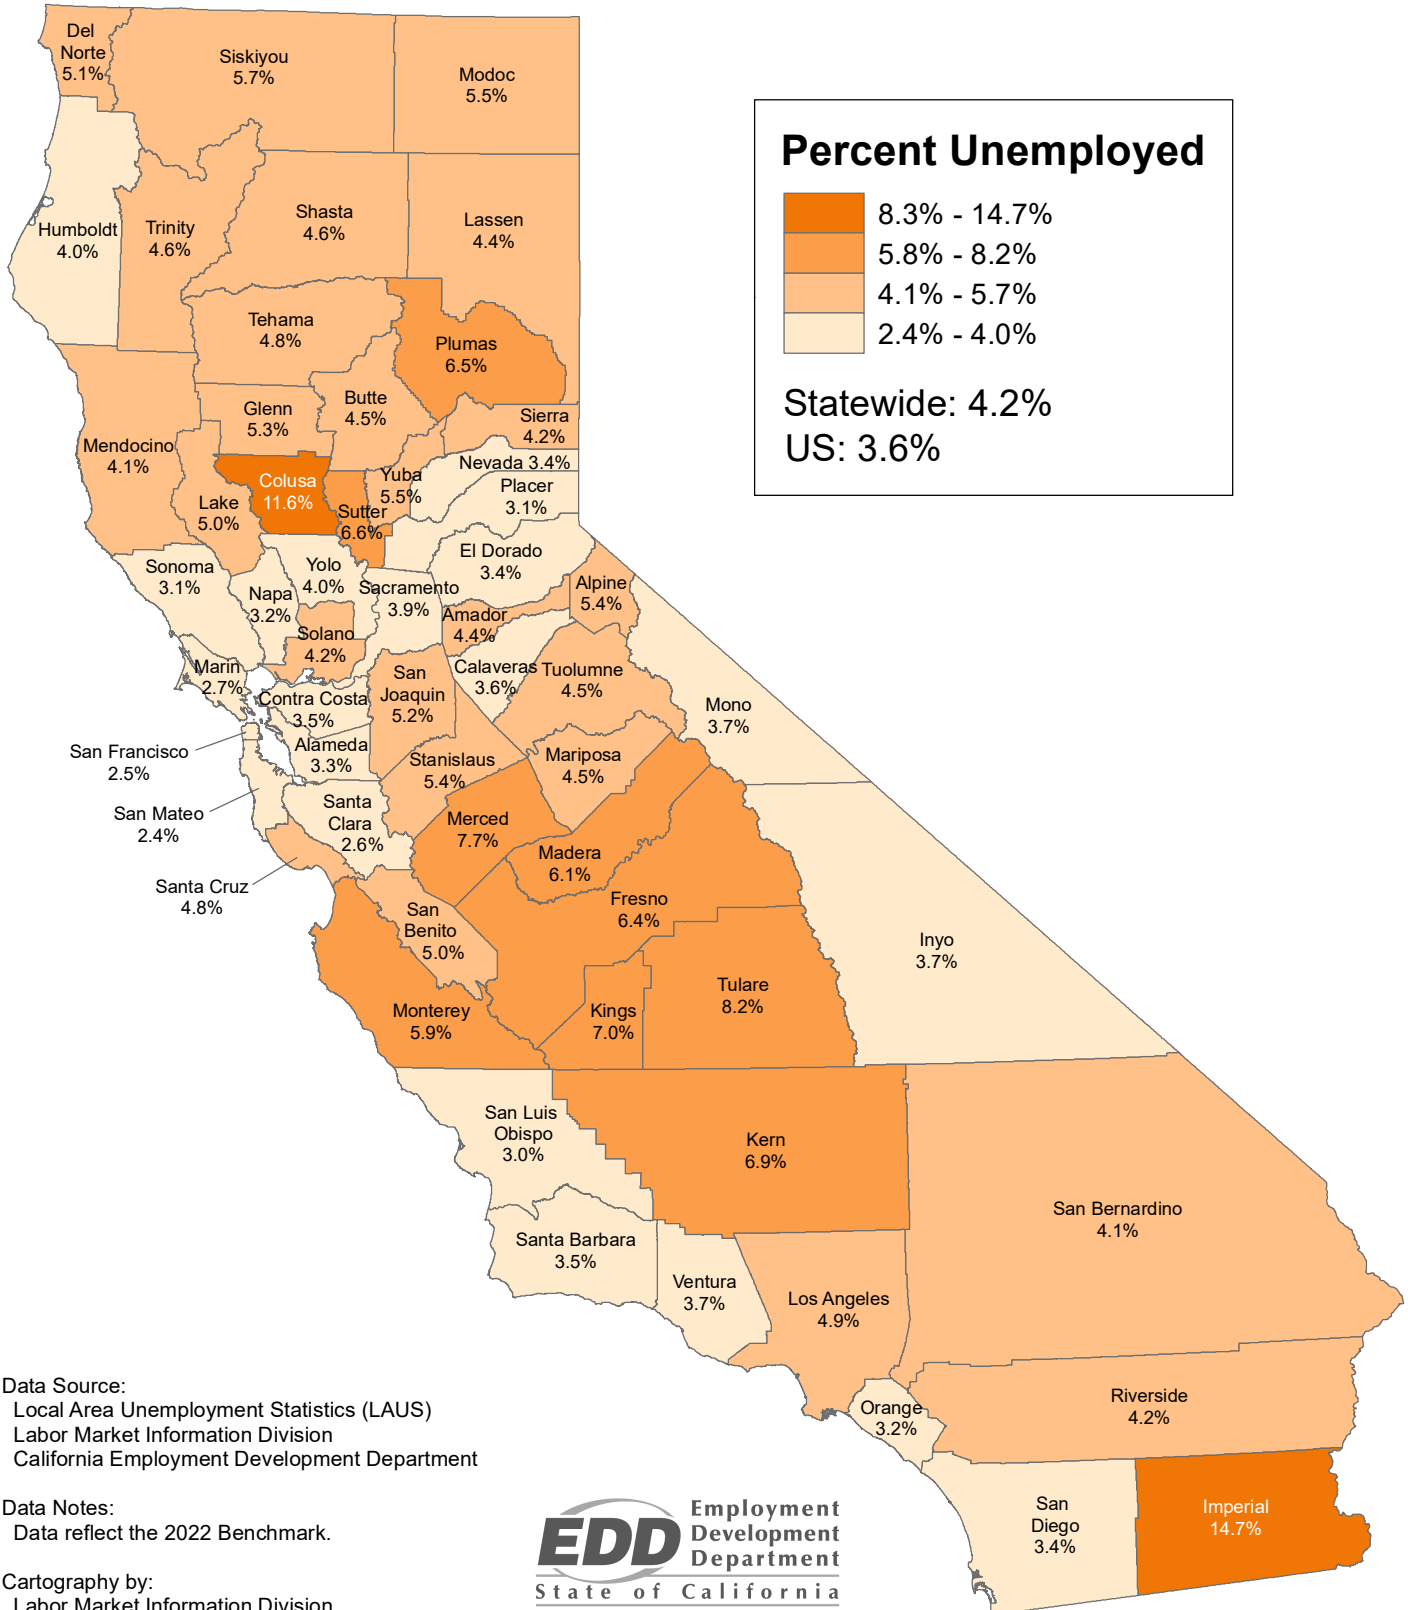

# County Unemployment Rates 2022 Annual Average (Not Seasonally Adjusted)

Data Source:  
Local Area Unemployment Statistics (LAUS)  
Labor Market Information Division  
California Employment Development Department