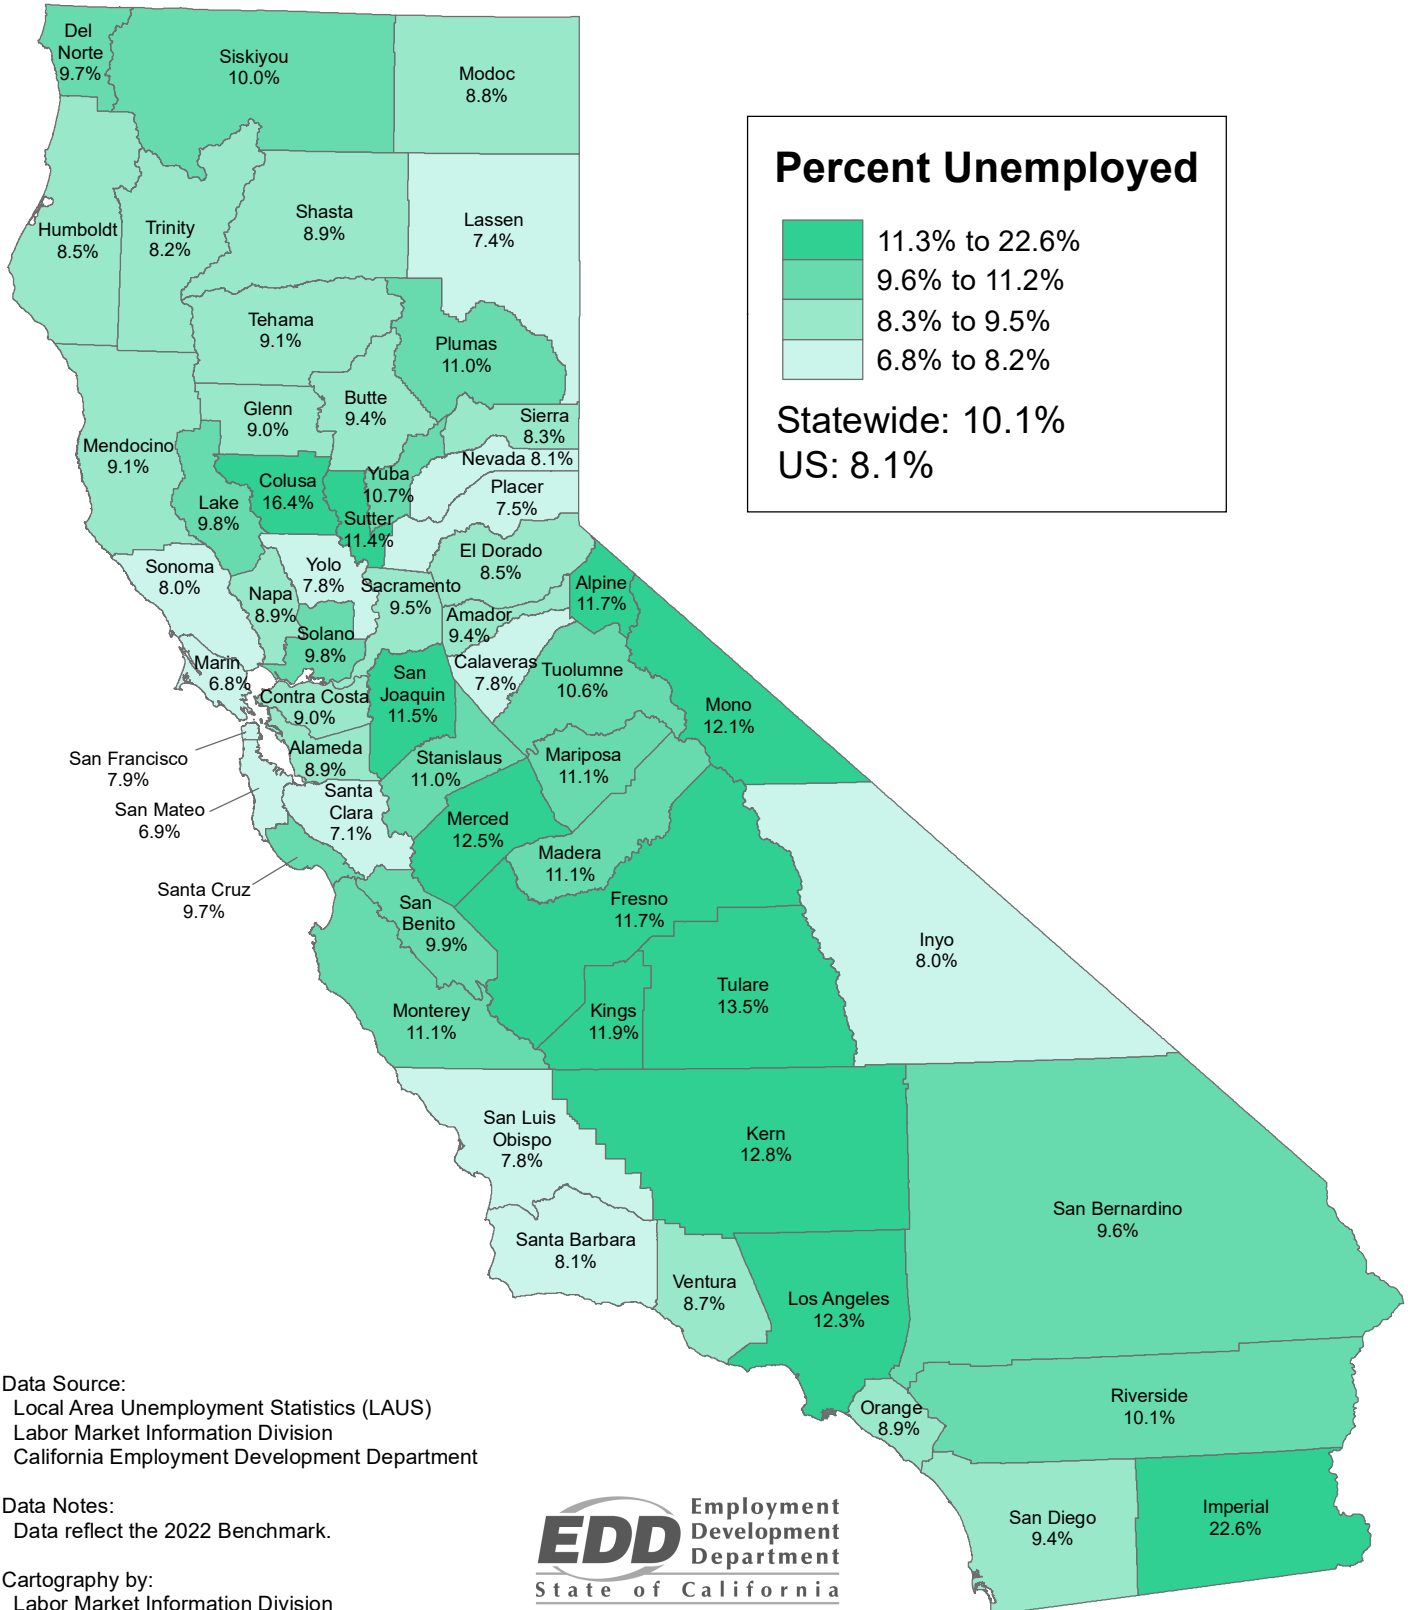

# County Unemployment Rates 2020 Annual Average (Not Seasonally Adjusted)

Data Source:  
Local Area Unemployment Statistics (LAUS)  
Labor Market Information Division  
California Employment Development Department