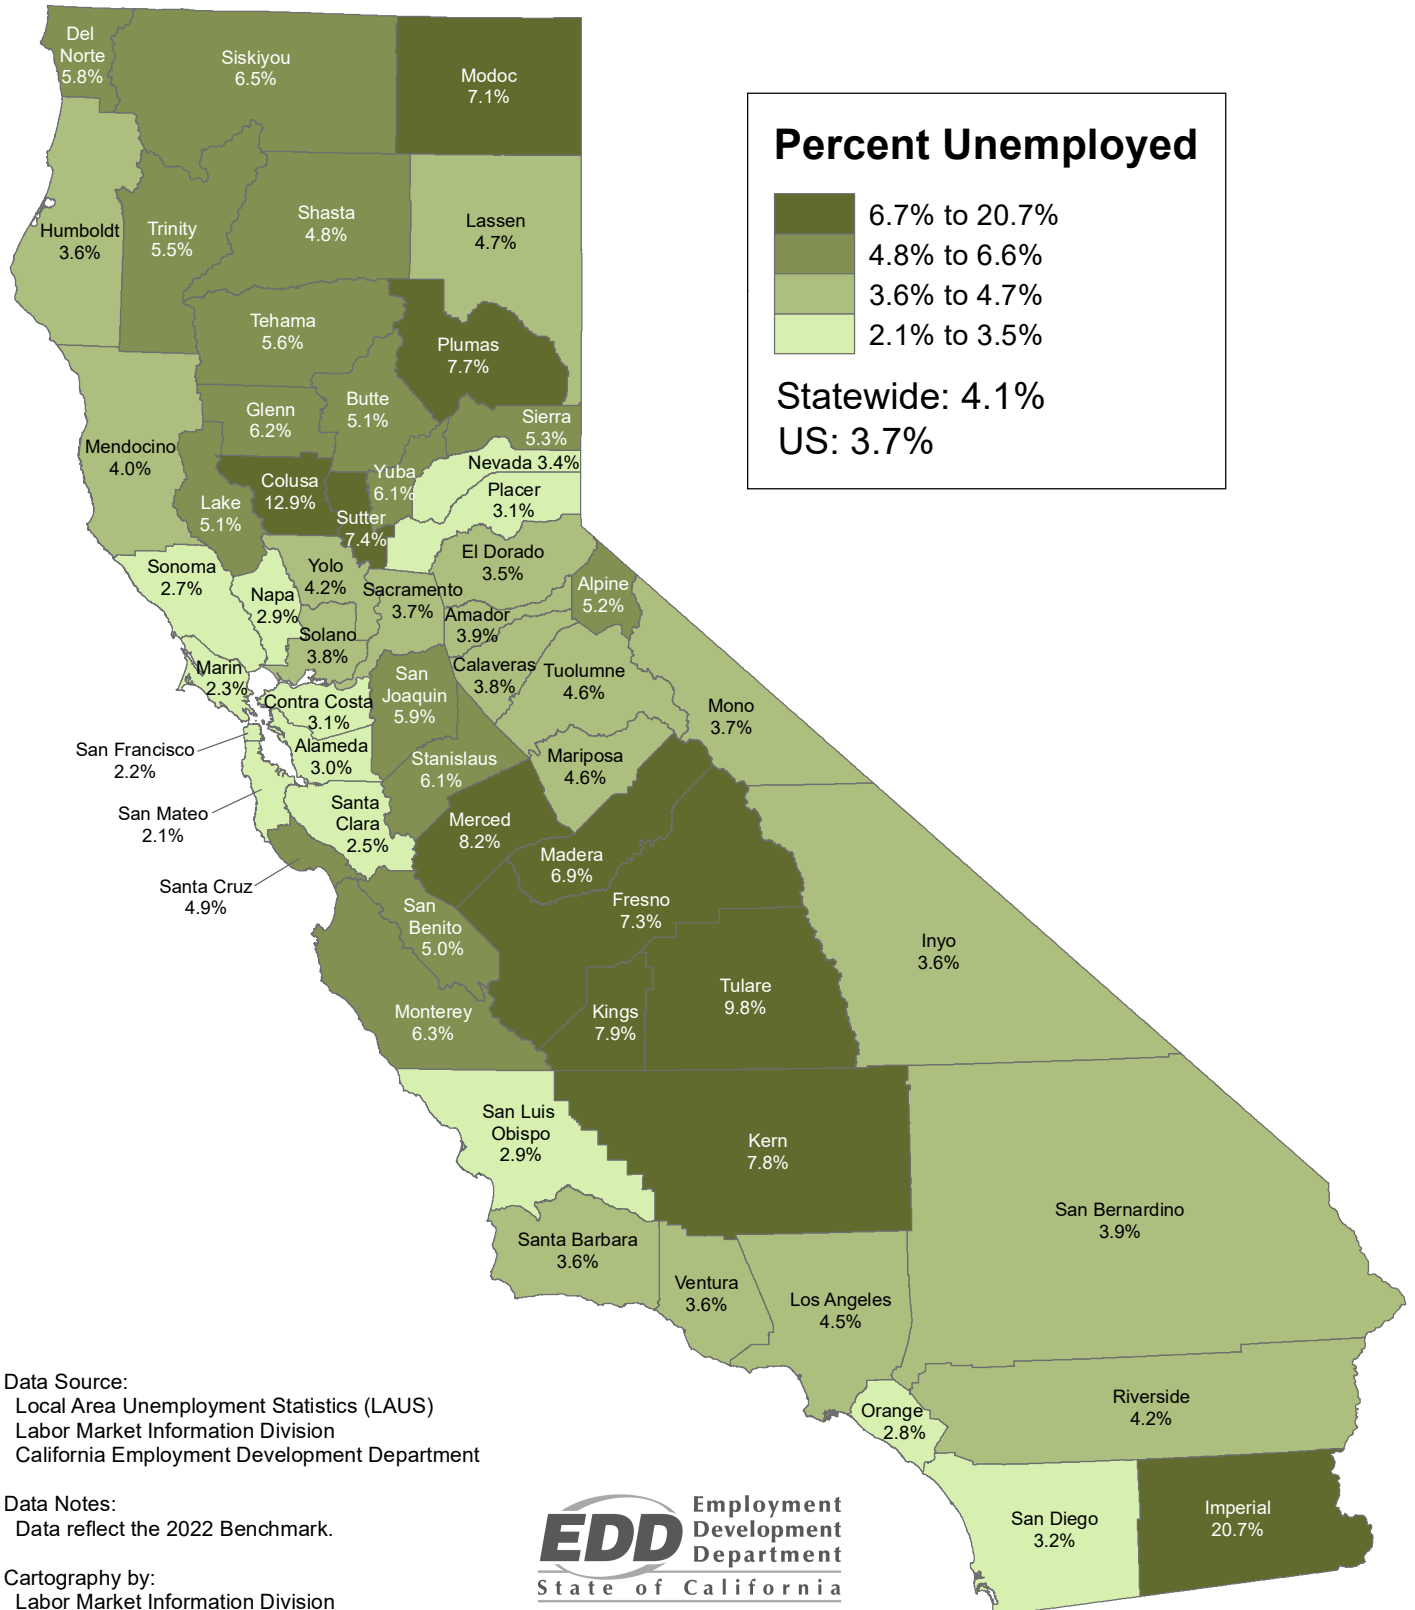

# County Unemployment Rates 2019 Annual Average (Not Seasonally Adjusted)

Data Source:  
Local Area Unemployment Statistics (LAUS)  
Labor Market Information Division  
California Employment Development Department

Data Notes:  
Data reflect the 2022 Benchmark.

Cartography by:  
Labor Market Information Division  
California Employment Development Department  
<http://www.labormarketinfo.edd.ca.gov>  
May 2023