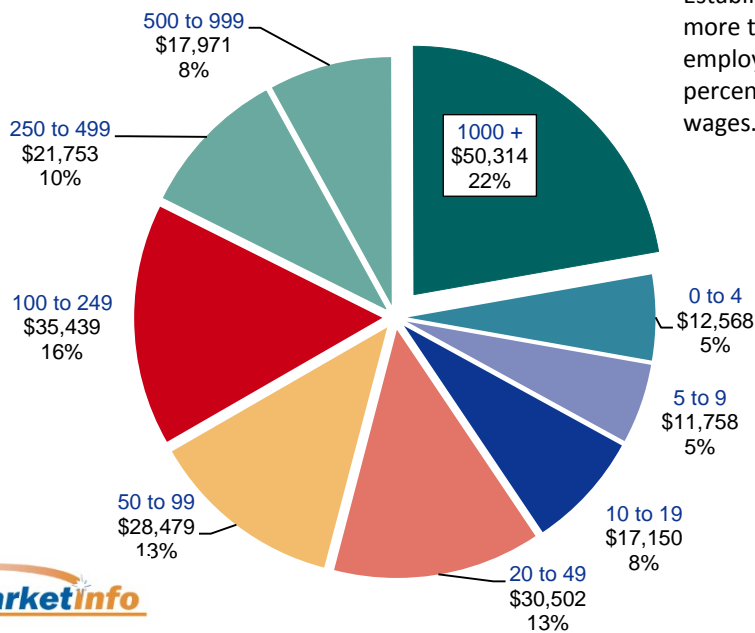

California Establishments, Jobs, and Total Wages by Size Class, Third Quarter 2014

California Establishments by Size Class

Third Quarter 2014

California Employment by Size Class Third Quarter 2014

Establishments with ten or more employees
comprise 85 percent of California employment.

California Wages (in millions) by Size Class Third Quarter 2014

Establishments with
more than 1,000
employees comprise 22
percent of California's
wages.