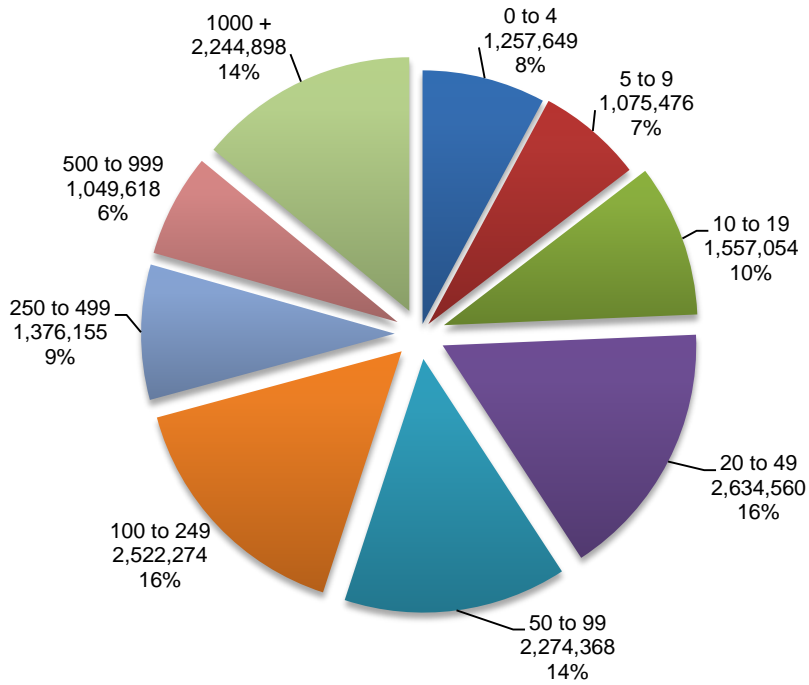

California Establishments, Jobs, and Total Wages by Size Class, Third Quarter 2014

California Establishments by Size Class

Third Quarter 2014

California Employment by Size Class Third Quarter 2014

Establishments with ten or more employees
comprise 85 percent of California employment.

California Wages (in millions) by Size Class Third Quarter 2014

Establishments with
more than 1,000
employees comprise 22
percent of California's
wages.