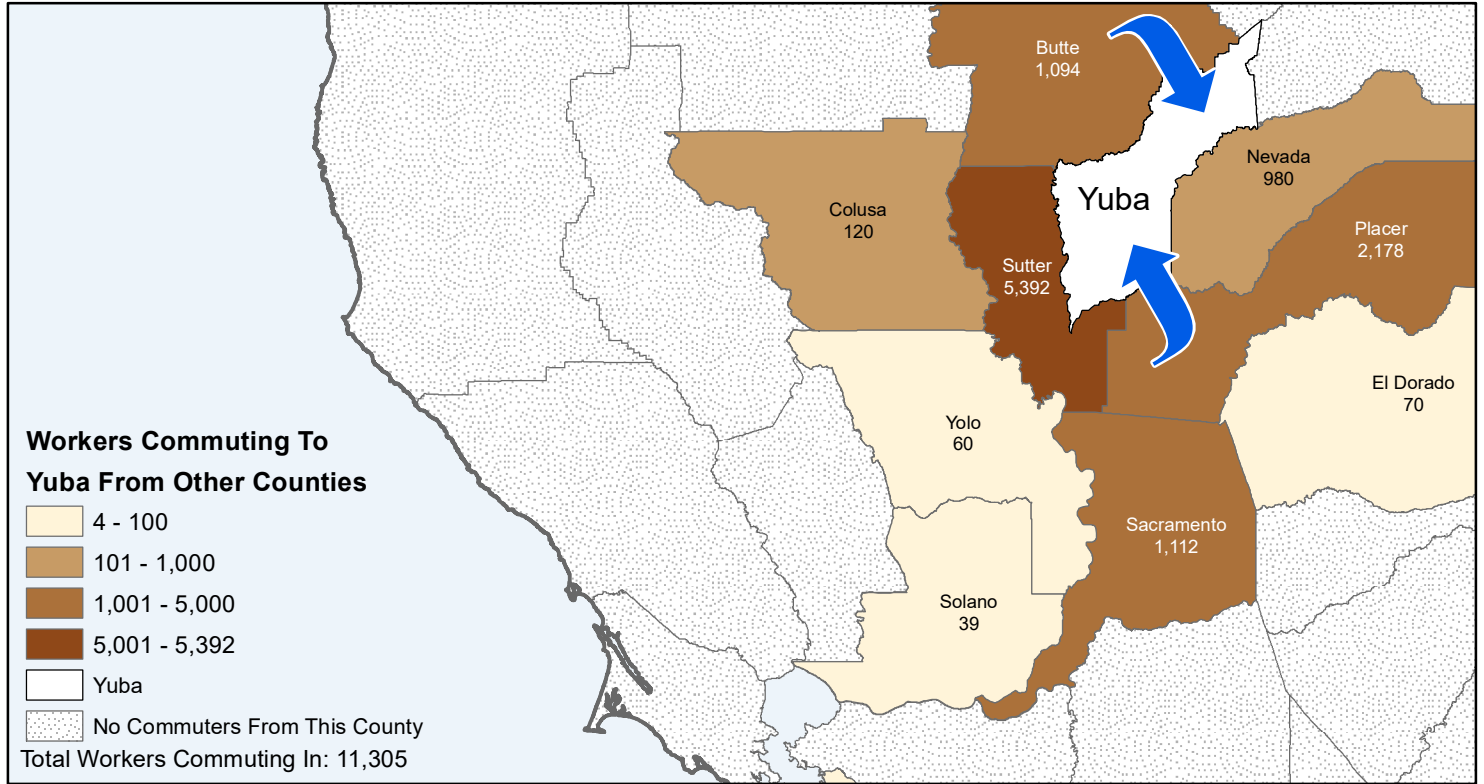

Yuba

County to County Commuting Estimates

Total Workers Who Live And Work in Yuba: 12,513

Data Source:
 Special Report of 2011 to 2015 County-to-County Commuting Flows,
 American Community Survey, U.S. Census Bureau,
 report released 2019

Cartography by:
 Labor Market Information Division
 California Employment Development Department
 October 2022