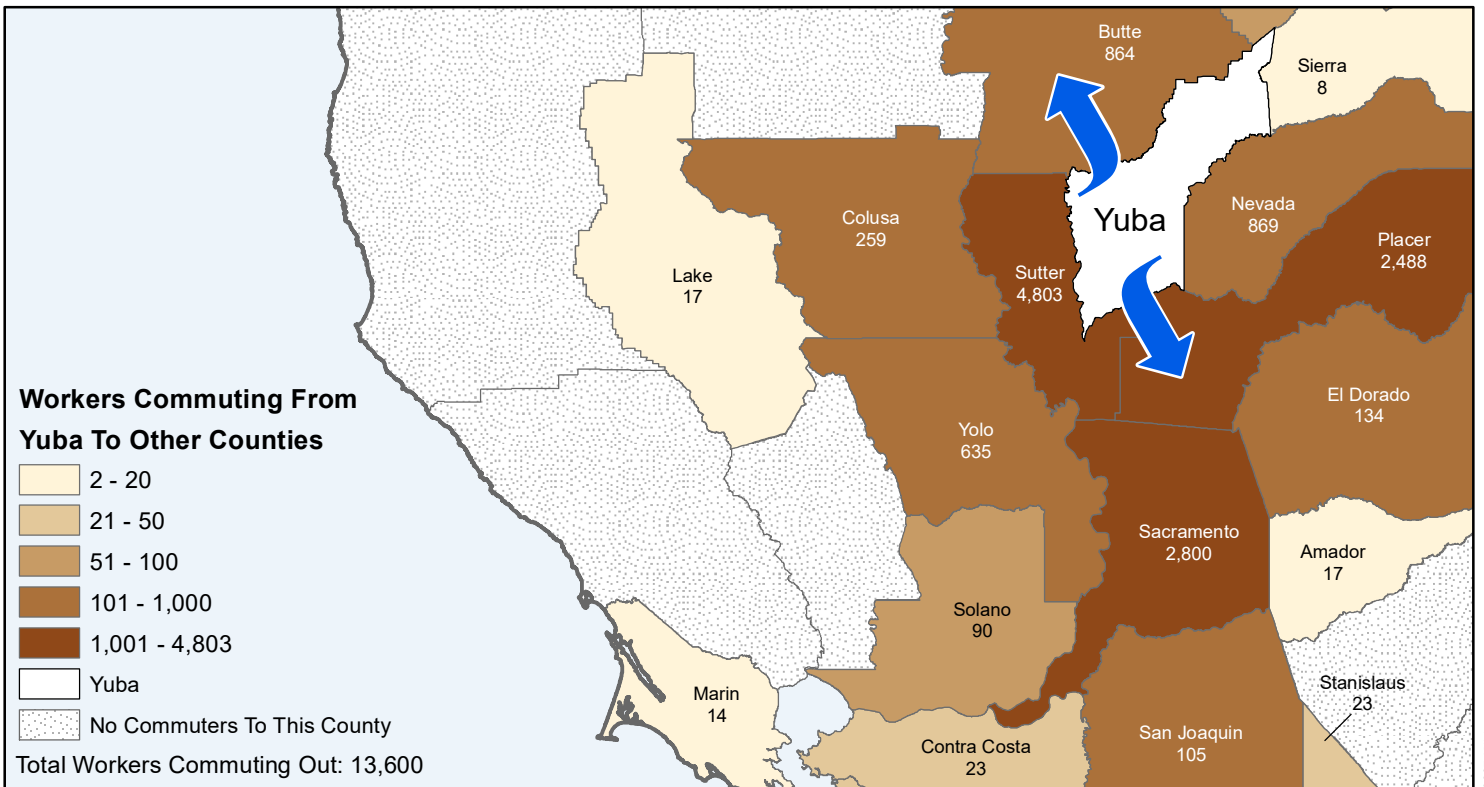

Yuba

County to County Commuting Estimates

Total Workers Who Live And Work in Yuba: 12,513

Data Source:
 Special Report of 2011 to 2015 County-to-County Commuting Flows,
 American Community Survey, U.S. Census Bureau,
 report released 2019

Cartography by:
 Labor Market Information Division
 California Employment Development Department
 October 2022