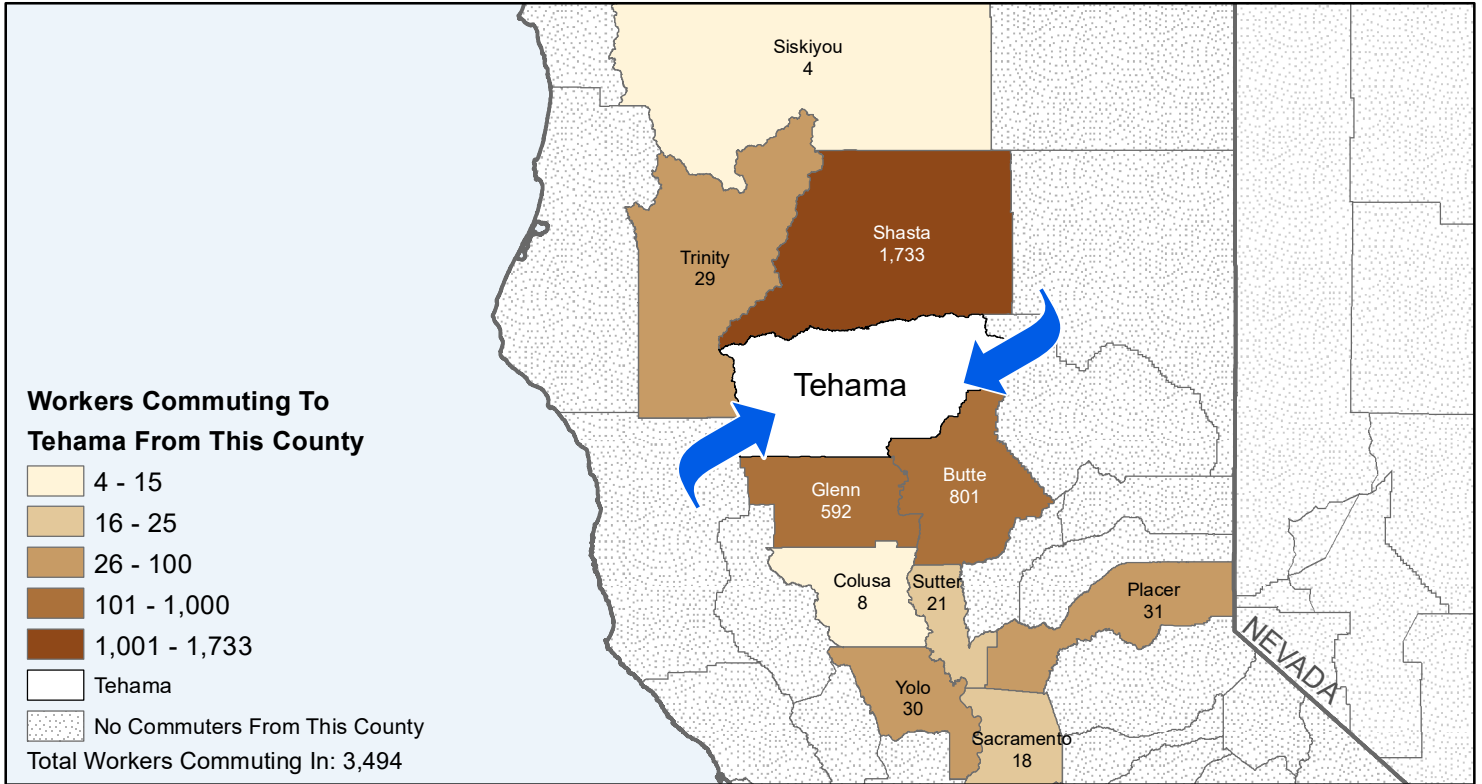

Tehama

County to County Commuting Estimates

Total Workers Who Live And Work in Tehama: 15,676

Data Source:
 Special Report of 2011 to 2015 County-to-County Commuting Flows,
 American Community Survey, U.S. Census Bureau,
 report released 2019

Cartography by:
 Labor Market Information Division
 California Employment Development Department
 October 2022