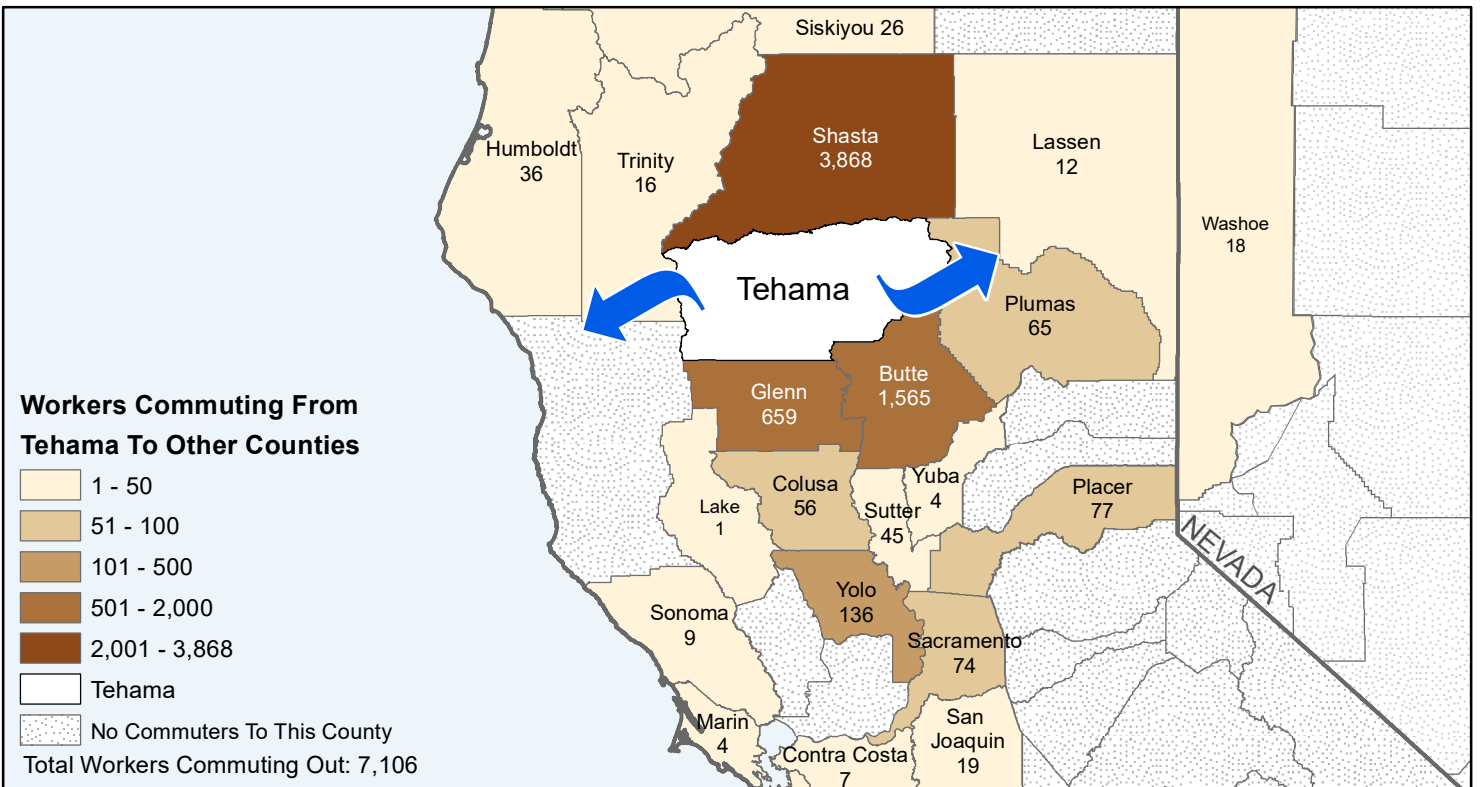

Tehama

County to County Commuting Estimates

Total Workers Who Live And Work in Tehama: 15,676

Data Source:
 Special Report of 2011 to 2015 County-to-County Commuting Flows,
 American Community Survey, U.S. Census Bureau,
 report released 2019

Cartography by:
 Labor Market Information Division
 California Employment Development Department
 October 2022