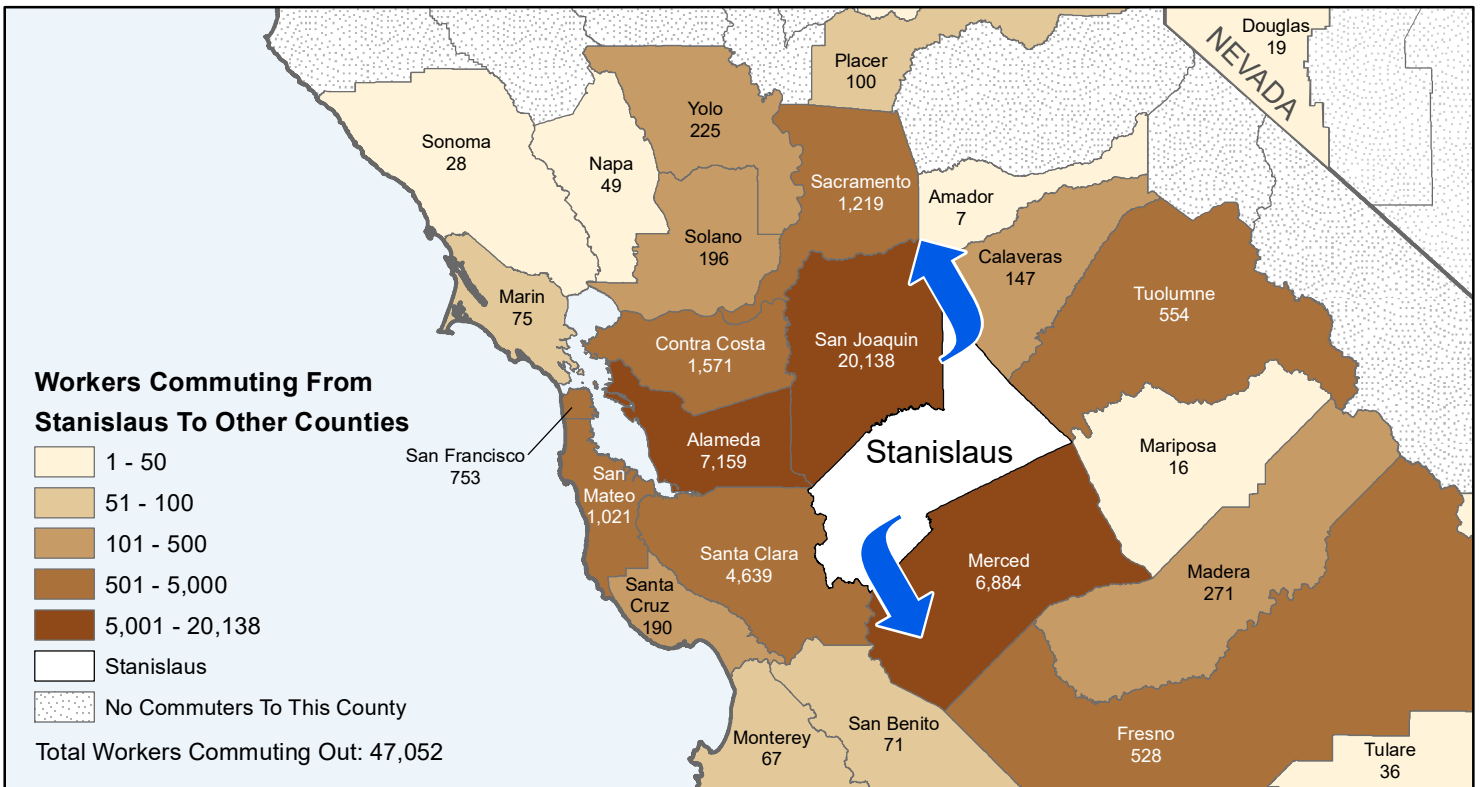

# Stanislaus

## County to County Commuting Estimates

**Total Workers Who Live And Work in Stanislaus: 155,348**

Data Source:  
 Special Report of 2011 to 2015 County-to-County Commuting Flows,  
 American Community Survey, U.S. Census Bureau,  
 report released 2019