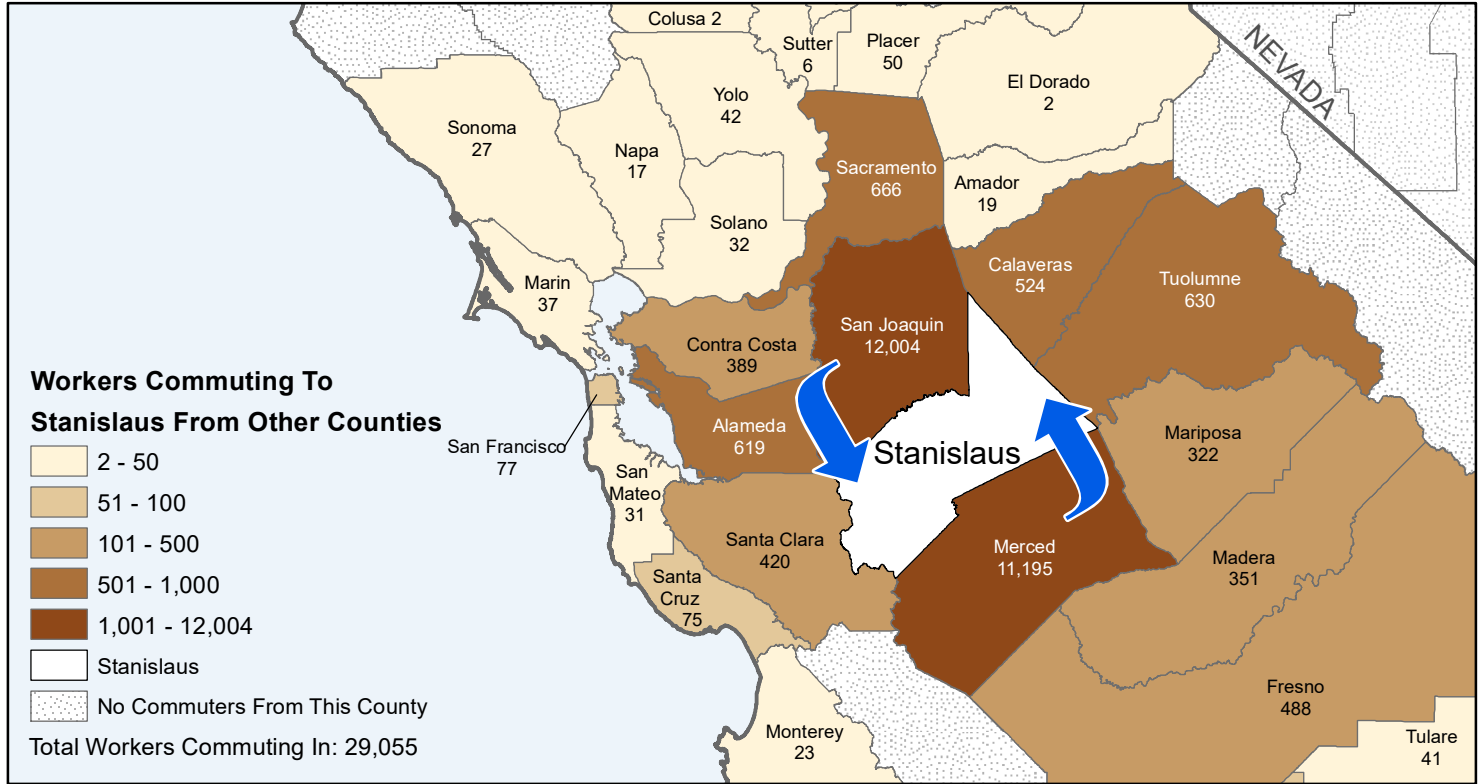

# Stanislaus

## County to County Commuting Estimates

**Total Workers Who Live And Work in Stanislaus: 155,348**

Data Source:  
 Special Report of 2011 to 2015 County-to-County Commuting Flows,  
 American Community Survey, U.S. Census Bureau,  
 report released 2019