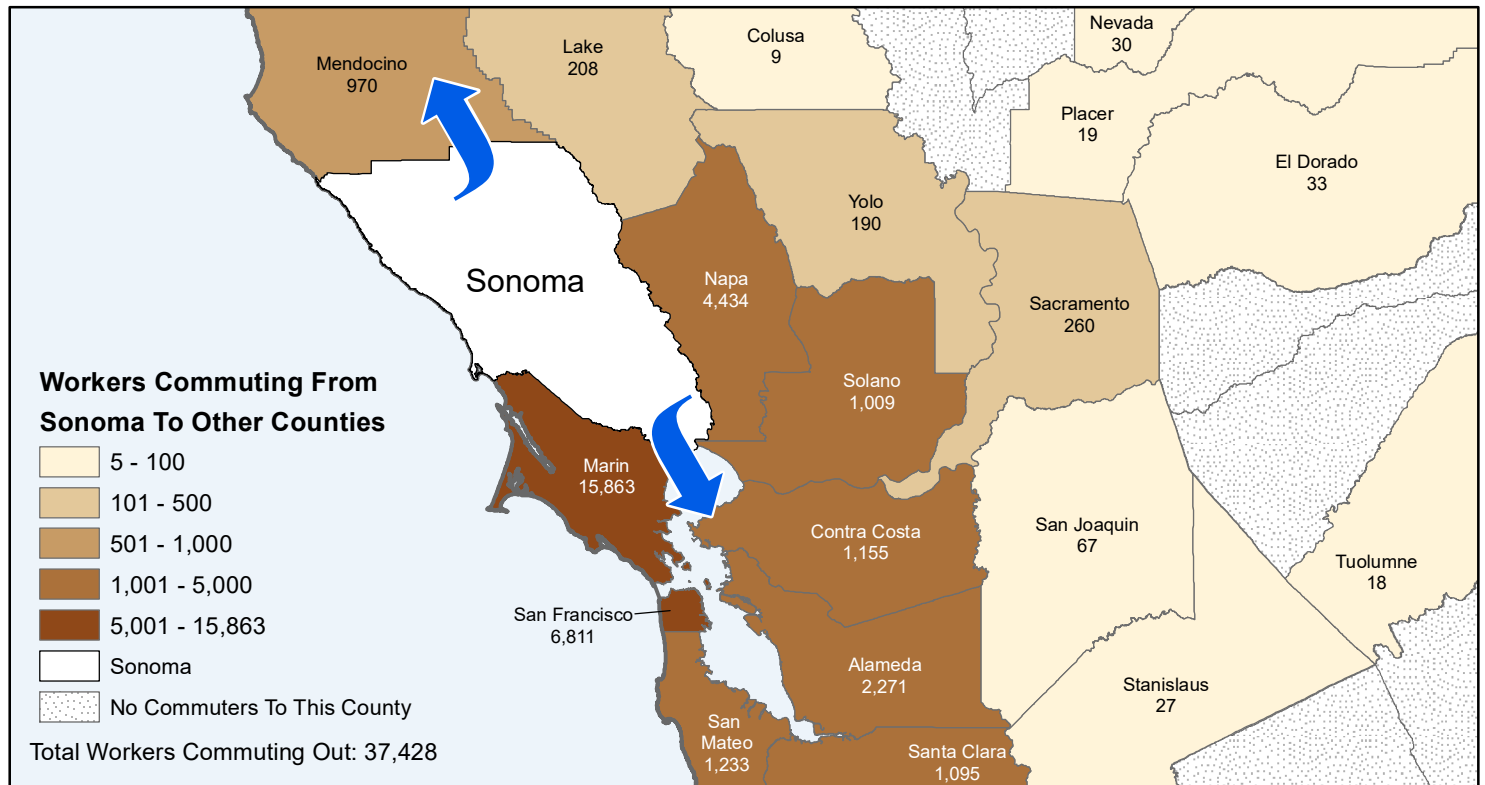

Sonoma

County to County Commuting Estimates

Total Workers Who Live And Work in Sonoma: 197,589

Data Source:
Special Report of 2011 to 2015 County-to-County Commuting Flows,
American Community Survey, U.S. Census Bureau,
report released 2019