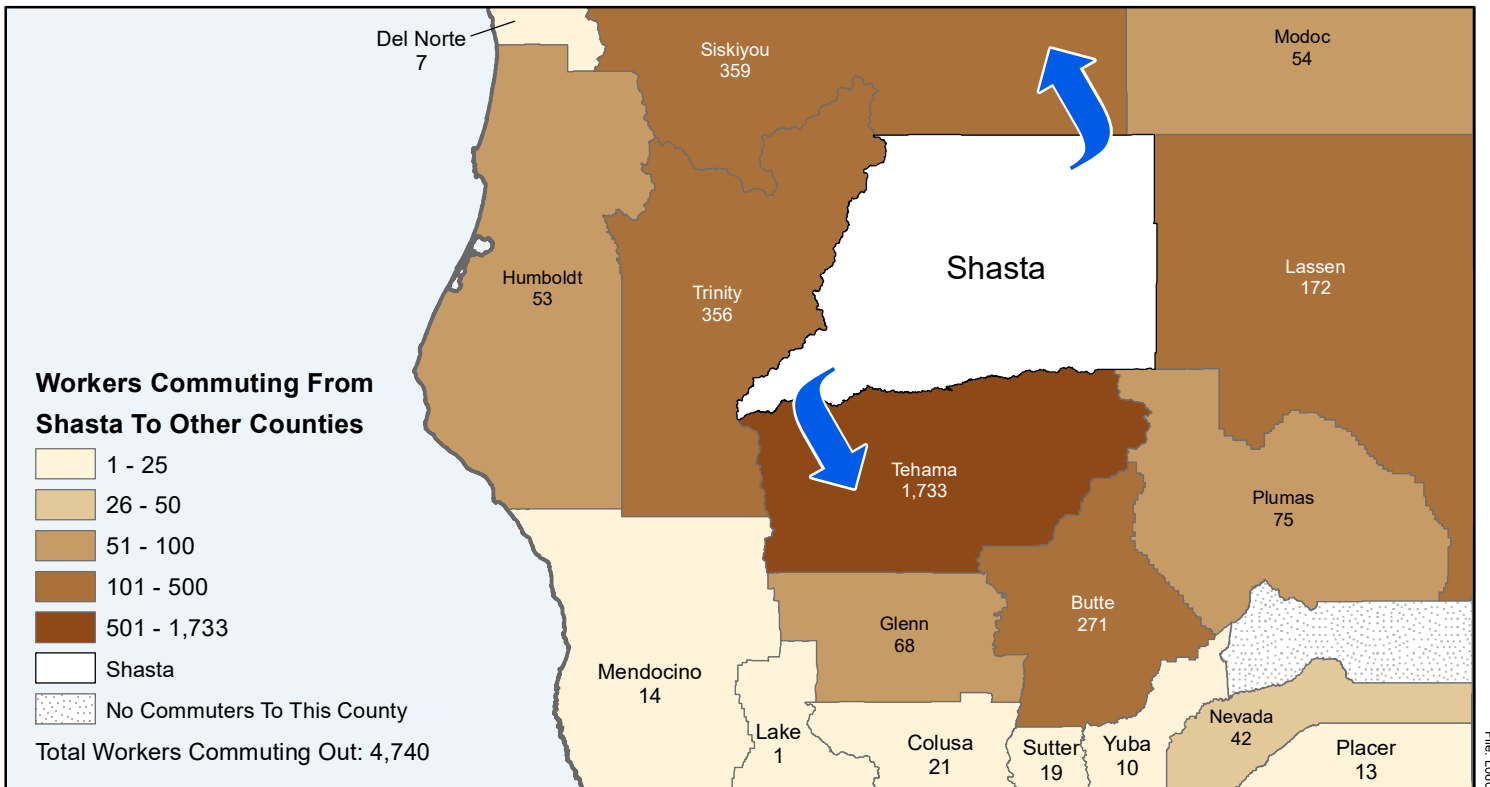

Shasta

County to County Commuting Estimates

Total Workers Who Live And Work in Shasta: 62,873

Data Source:
 Special Report of 2011 to 2015 County-to-County Commuting Flows,
 American Community Survey, U.S. Census Bureau,
 report released 2019