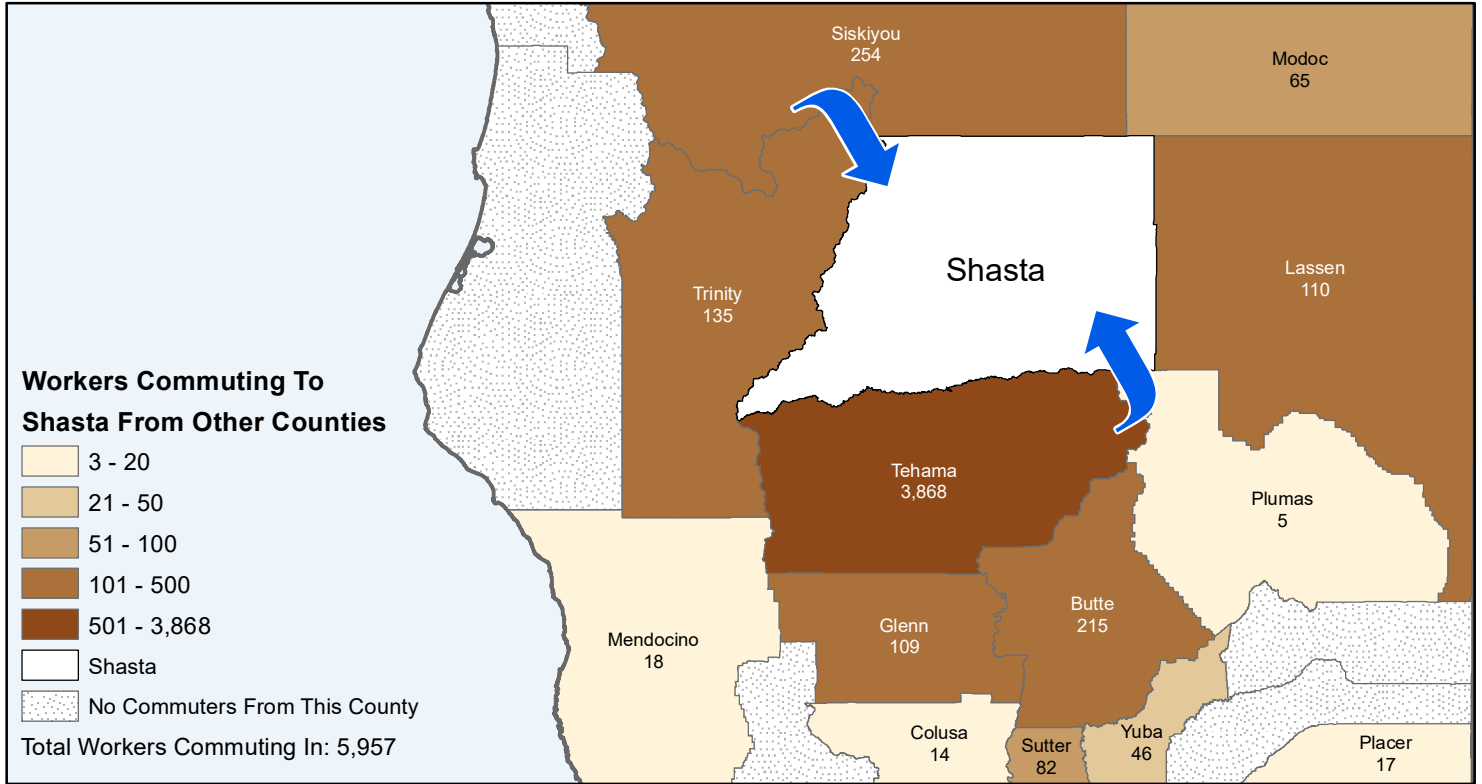

Shasta

County to County Commuting Estimates

Total Workers Who Live And Work in Shasta: 62,873

Data Source:
 Special Report of 2011 to 2015 County-to-County Commuting Flows,
 American Community Survey, U.S. Census Bureau,
 report released 2019