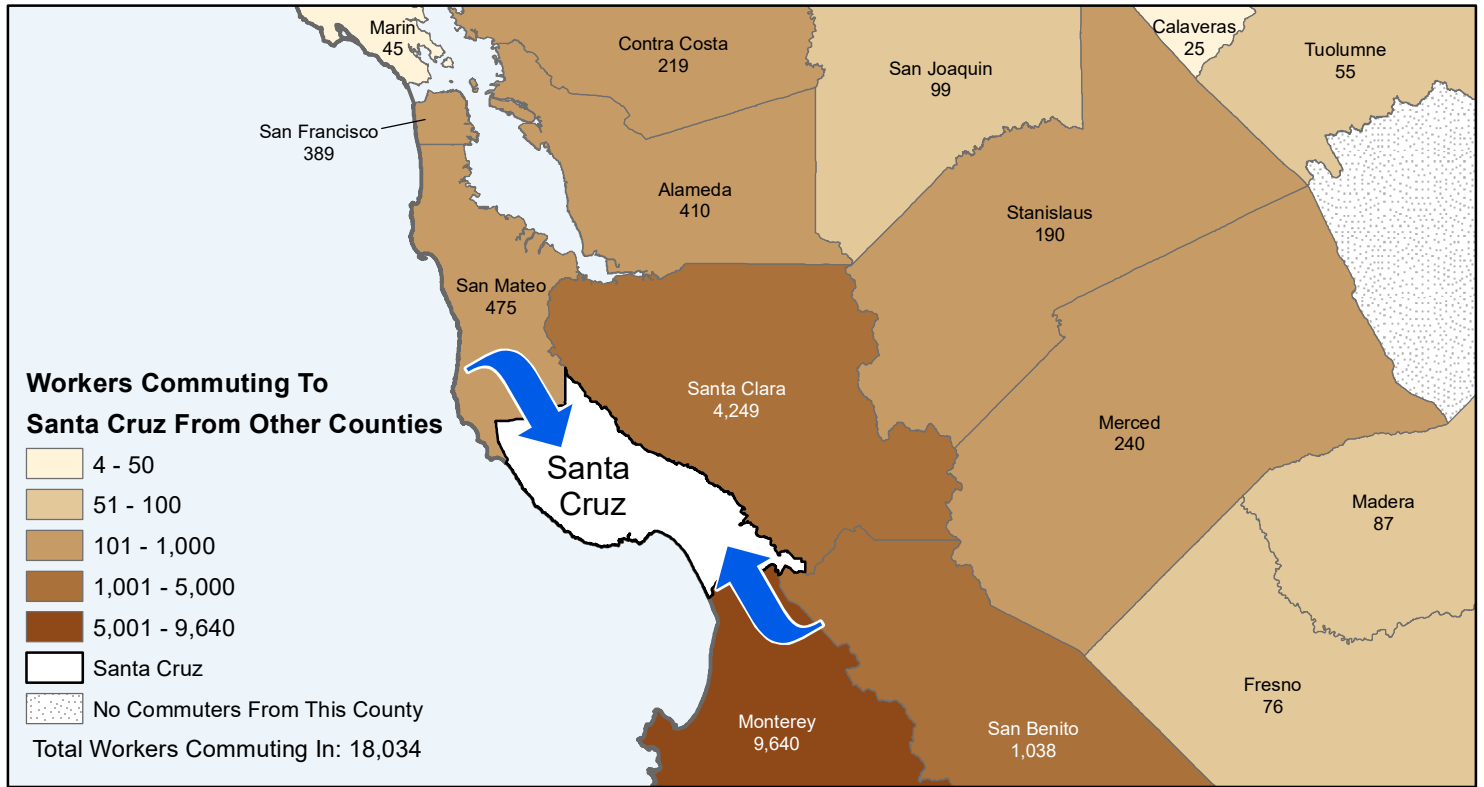

Santa Cruz

County to County Commuting Estimates

Total Workers Who Live And Work in Santa Cruz: 99,105

Data Source:
 Special Report of 2011 to 2015 County-to-County Commuting Flows,
 American Community Survey, U.S. Census Bureau,
 report released 2019

Cartography by:
 Labor Market Information Division
 California Employment Development Department
 October 2022