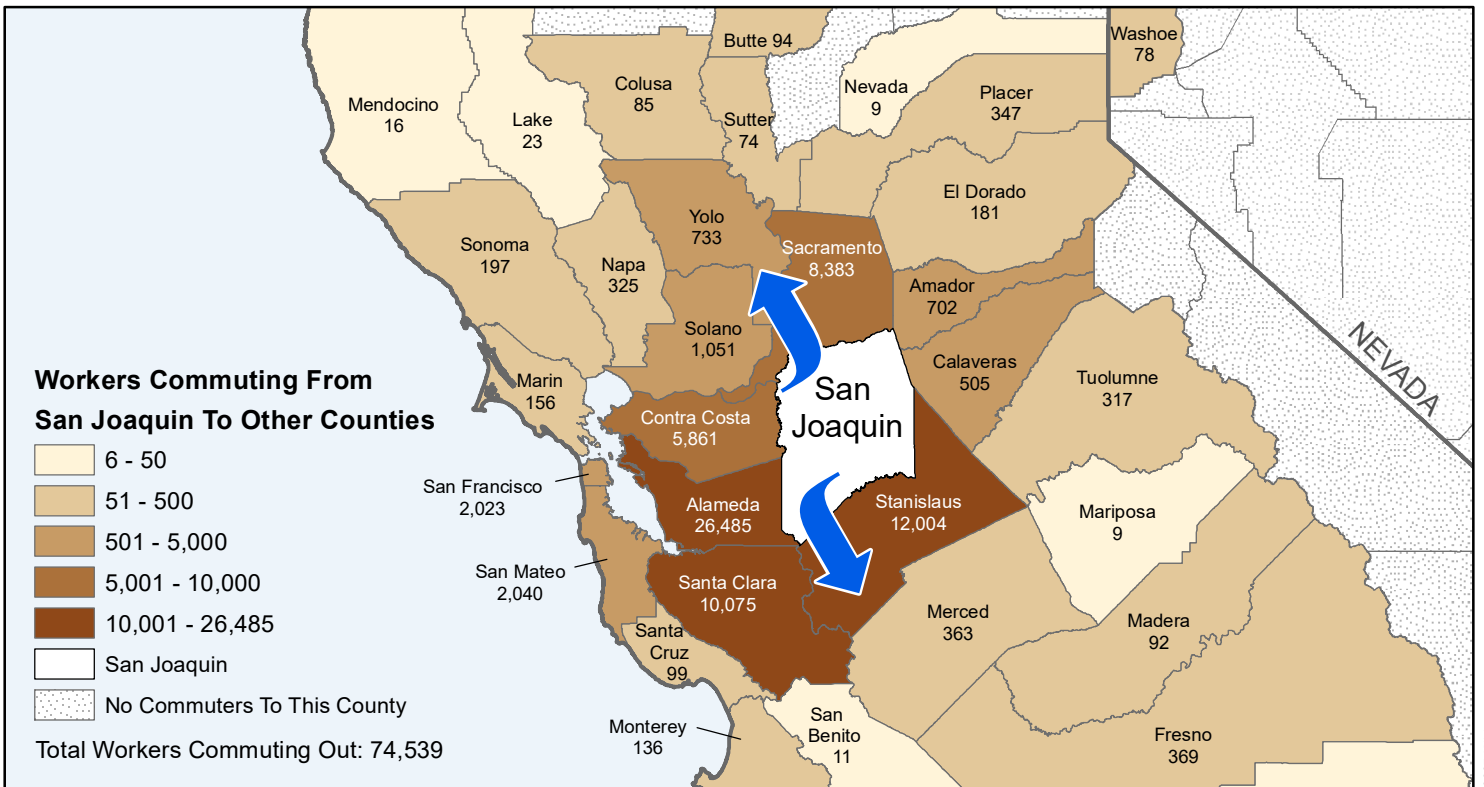

San Joaquin

County to County Commuting Estimates

Total Workers Who Live And Work in San Joaquin: 196,952

Data Source:
Special Report of 2011 to 2015 County-to-County Commuting Flows,
American Community Survey, U.S. Census Bureau,
report released 2019