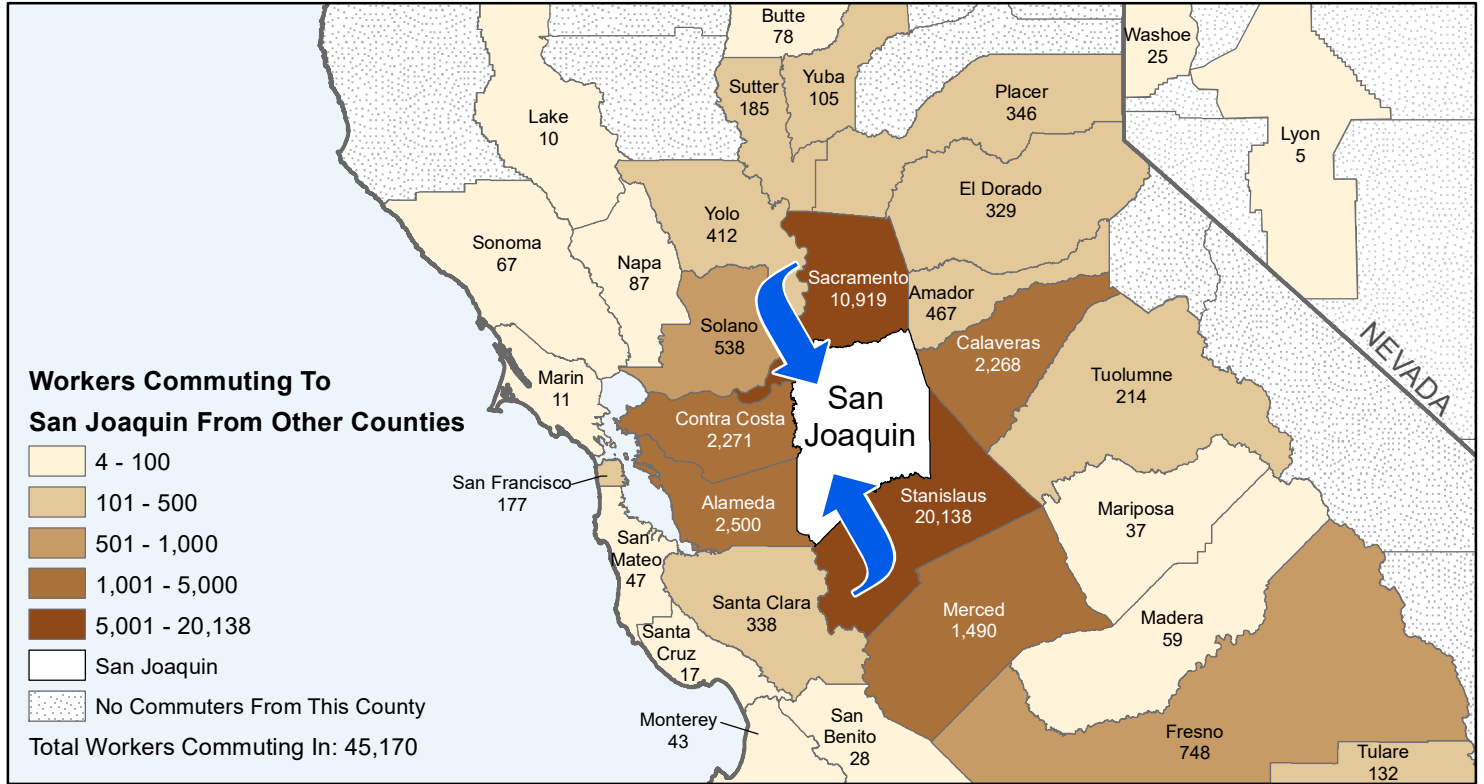

San Joaquin

County to County Commuting Estimates

Total Workers Who Live And Work in San Joaquin: 196,952

Data Source:
Special Report of 2011 to 2015 County-to-County Commuting Flows,
American Community Survey, U.S. Census Bureau,
report released 2019