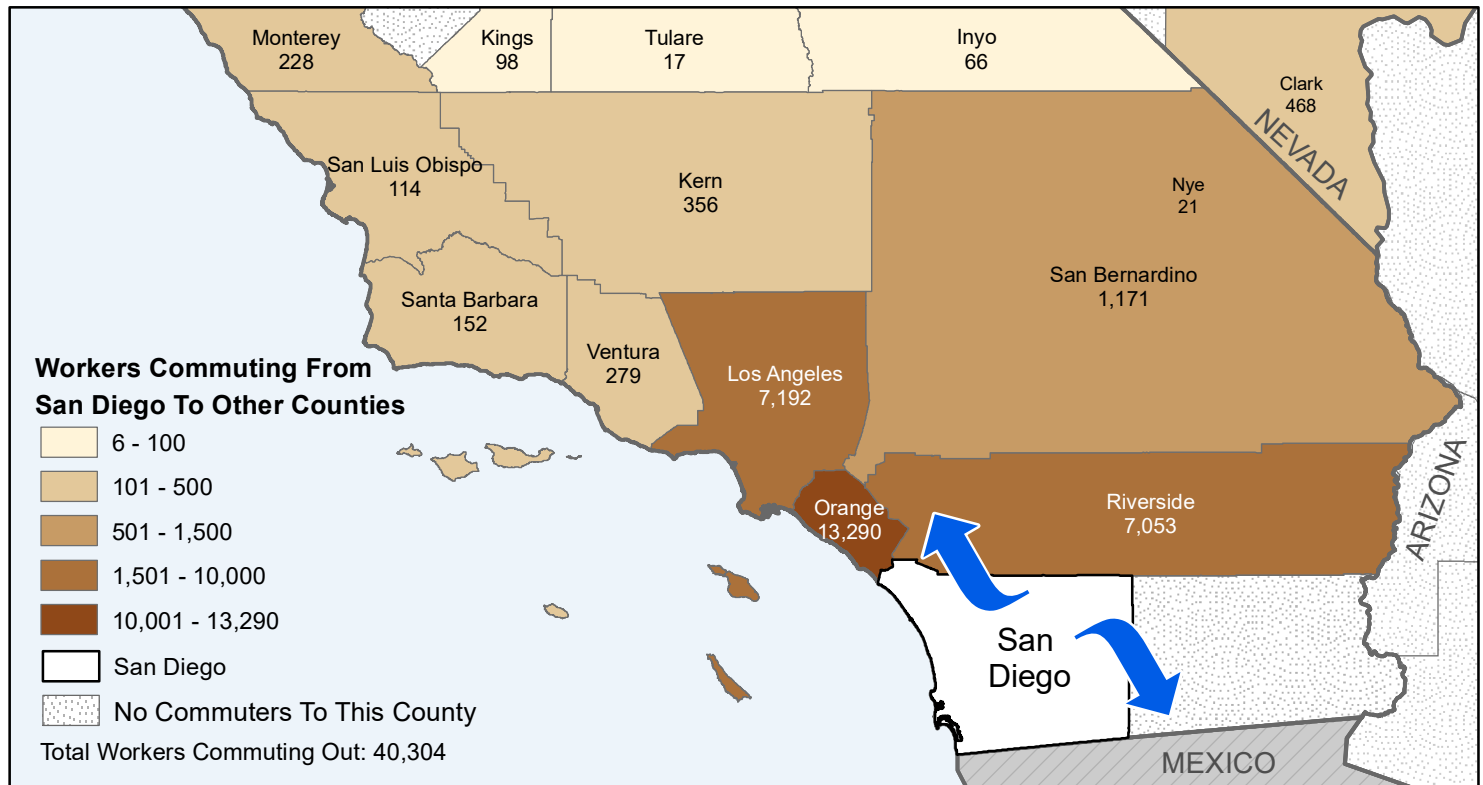

San Diego

County to County Commuting Estimates

Total Workers Who Live And Work in San Diego: 1,461,502

Data Source:
 Special Report of 2011 to 2015 County-to-County Commuting Flows,
 American Community Survey, U.S. Census Bureau,
 report released 2019

Cartography by:
 Labor Market Information Division
 California Employment Development Department
 October 2022