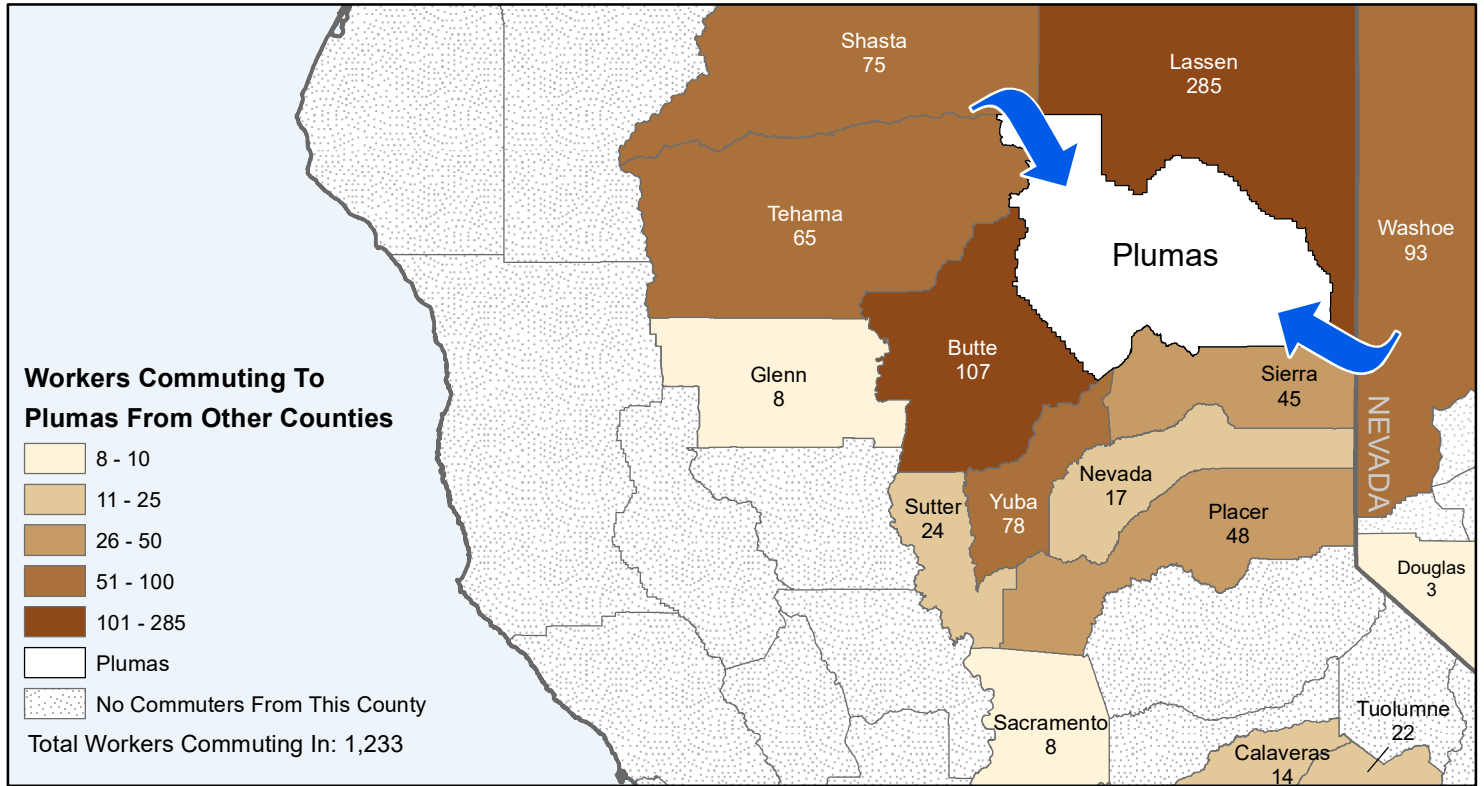

Plumas

County to County Commuting Estimates

Total Workers Who Live And Work in Plumas: 6,024

Data Source: Special Report of 2011 to 2015 County-to-County Commuting Flows, American Community Survey, U.S. Census Bureau, report released 2019