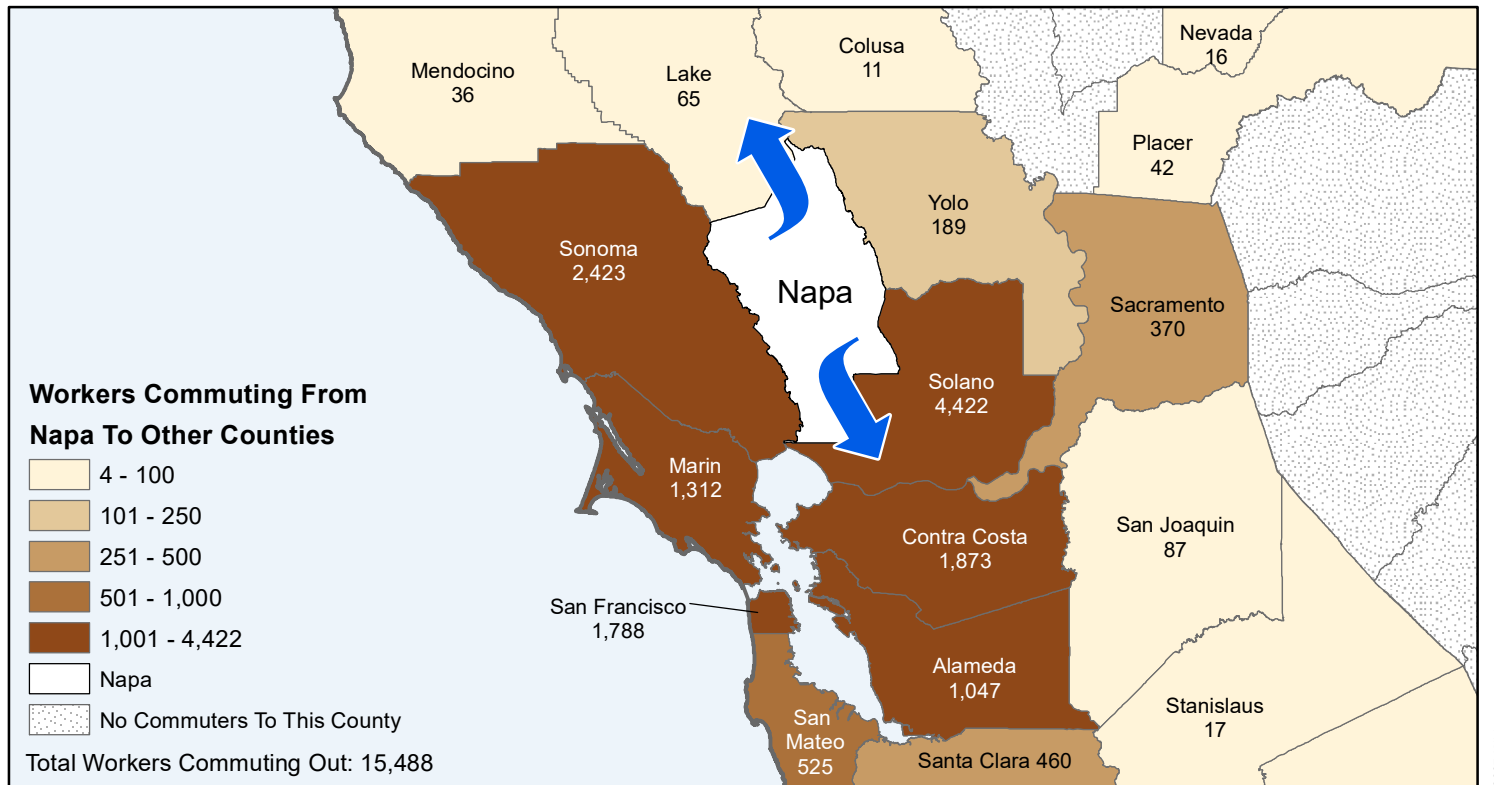

Napa

County to County Commuting Estimates

Total Workers Who Live And Work in Napa: 51,743

Data Source:
 Special Report of 2011 to 2015 County-to-County Commuting Flows,
 American Community Survey, U.S. Census Bureau,
 report released 2019