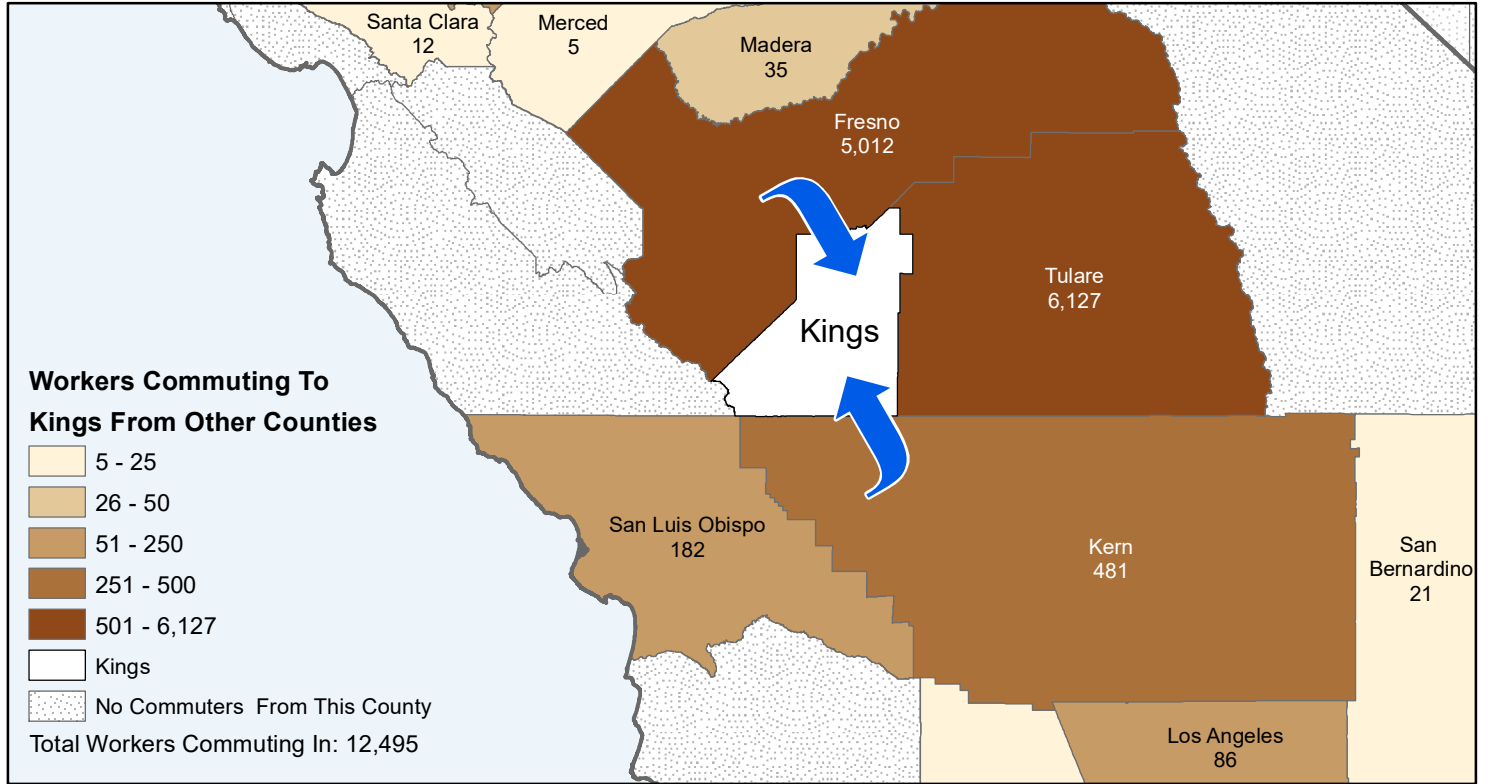

Kings

County to County Commuting Estimates

Total Workers Who Live and Work in Kings: 41,634

Data Source:
Special Report of 2011 to 2015 County-to-County Commuting Flows,
American Community Survey, U.S. Census Bureau,
report released 2019