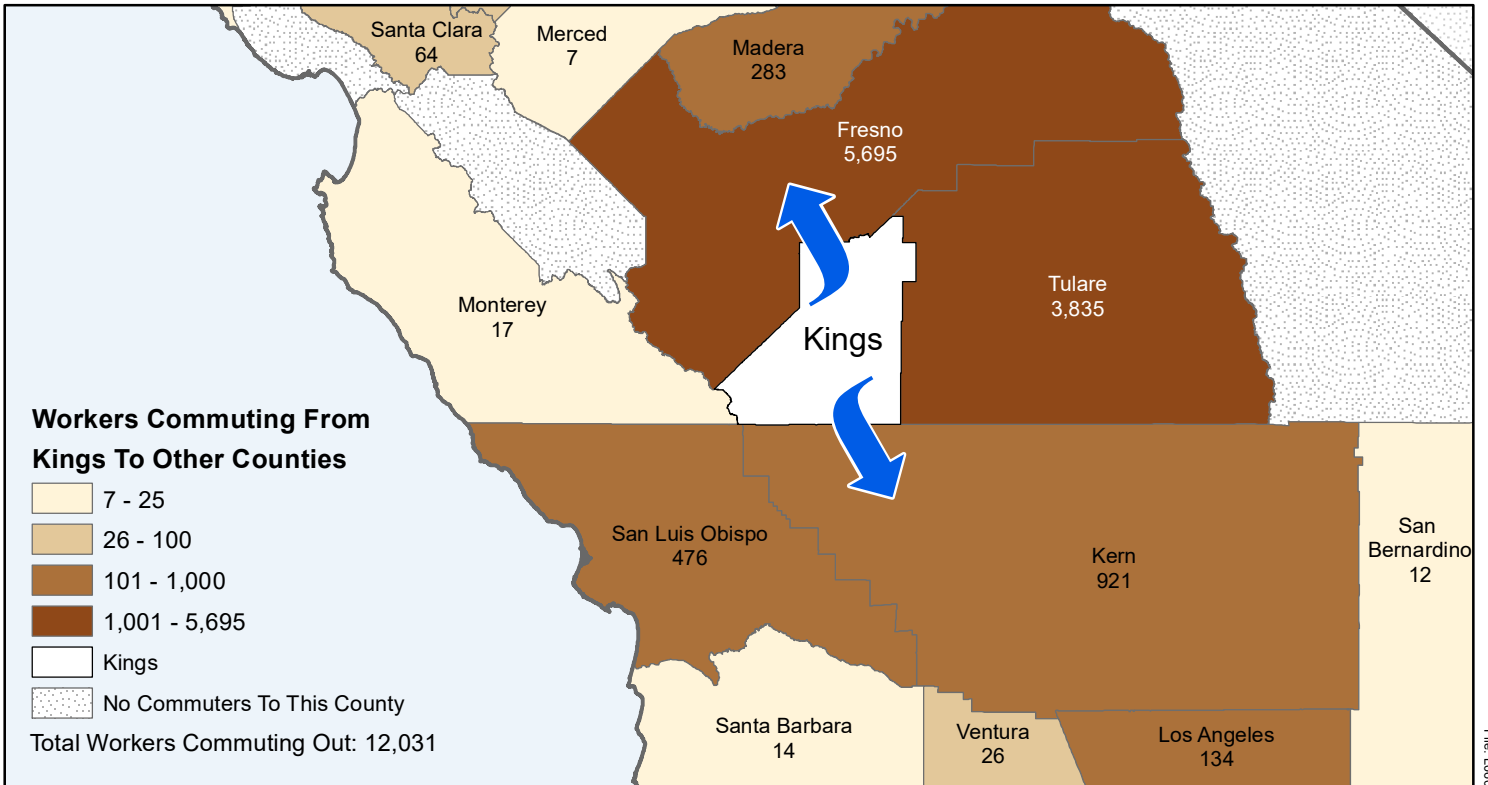

Kings

County to County Commuting Estimates

Total Workers Who Live and Work in Kings: 41,634

Data Source:
Special Report of 2011 to 2015 County-to-County Commuting Flows,
American Community Survey, U.S. Census Bureau,
report released 2019

Cartography by:
Labor Market Information Division
California Employment Development Department
October 2022

EDD Employment
Development
Department
State of California

LaborMarketInfo