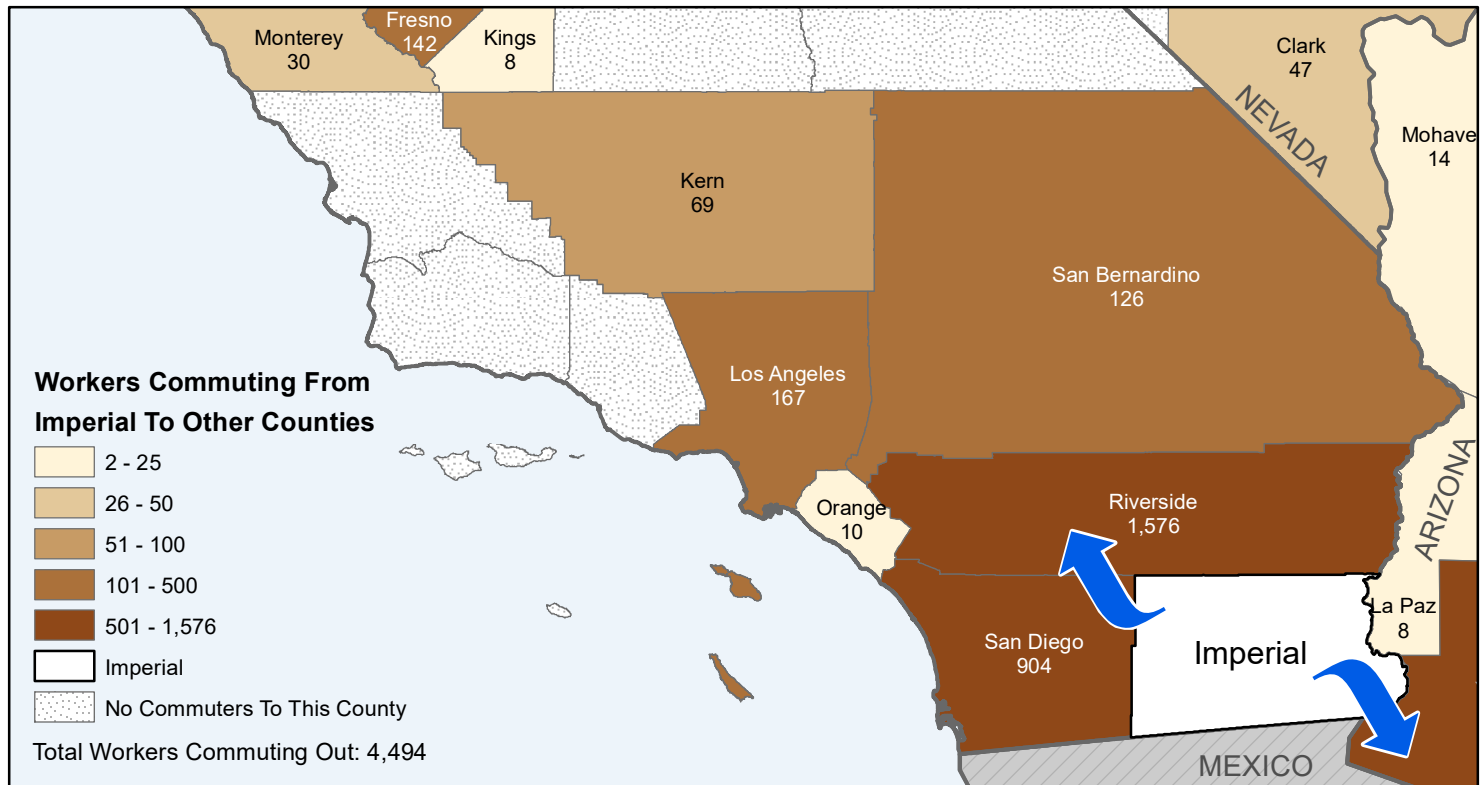

Imperial

County to County Commuting Estimates

Total Workers Who Live and Work in Imperial: 52,384

Data Source:
 Special Report of 2011 to 2015 County-to-County Commuting Flows,
 American Community Survey, U.S. Census Bureau,
 report released 2019

Cartography by:
 Labor Market Information Division
 California Employment Development Department
 October 2022