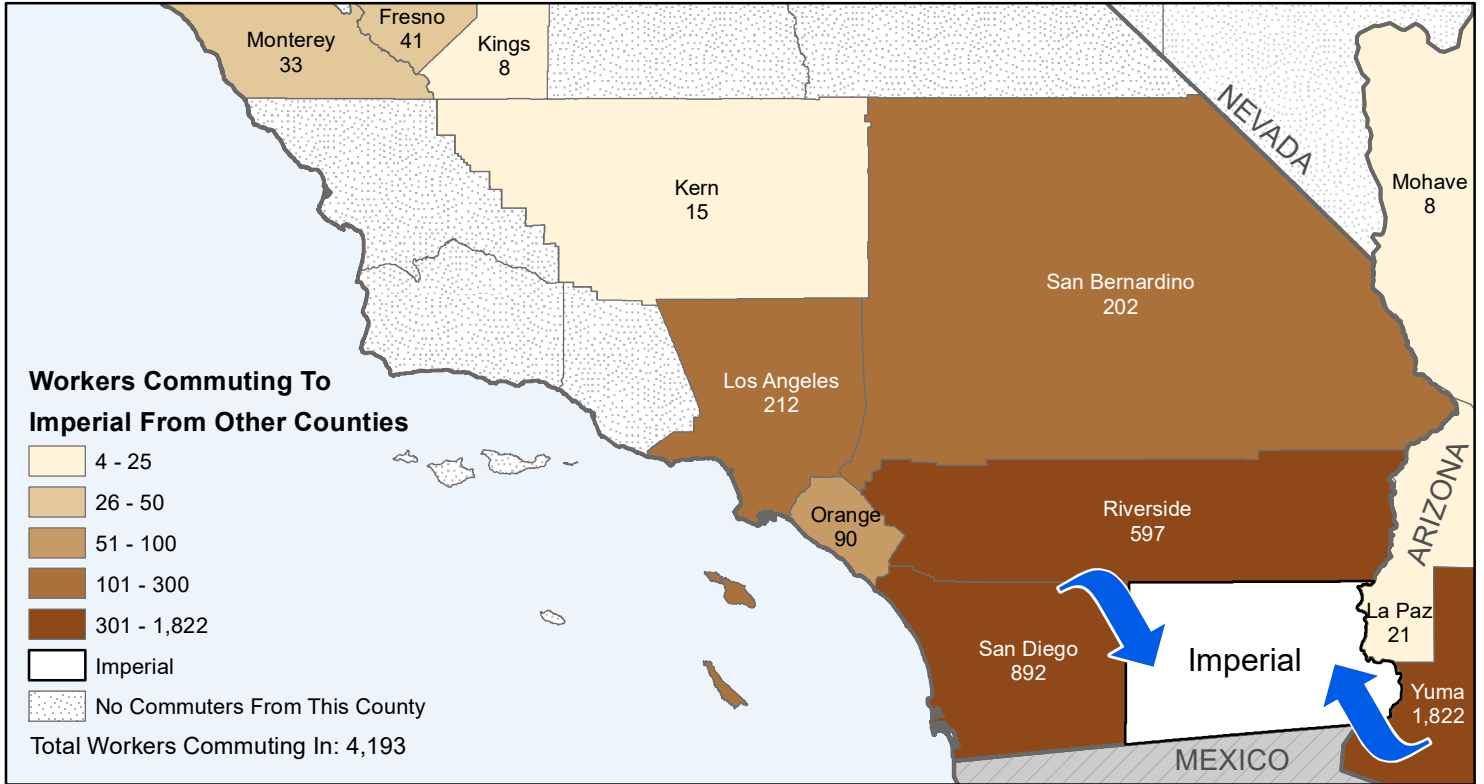

Imperial

County to County Commuting Estimates

Total Workers Who Live and Work in Imperial: 52,384

Data Source:
 Special Report of 2011 to 2015 County-to-County Commuting Flows,
 American Community Survey, U.S. Census Bureau,
 report released 2019

Cartography by:
 Labor Market Information Division
 California Employment Development Department
 October 2022