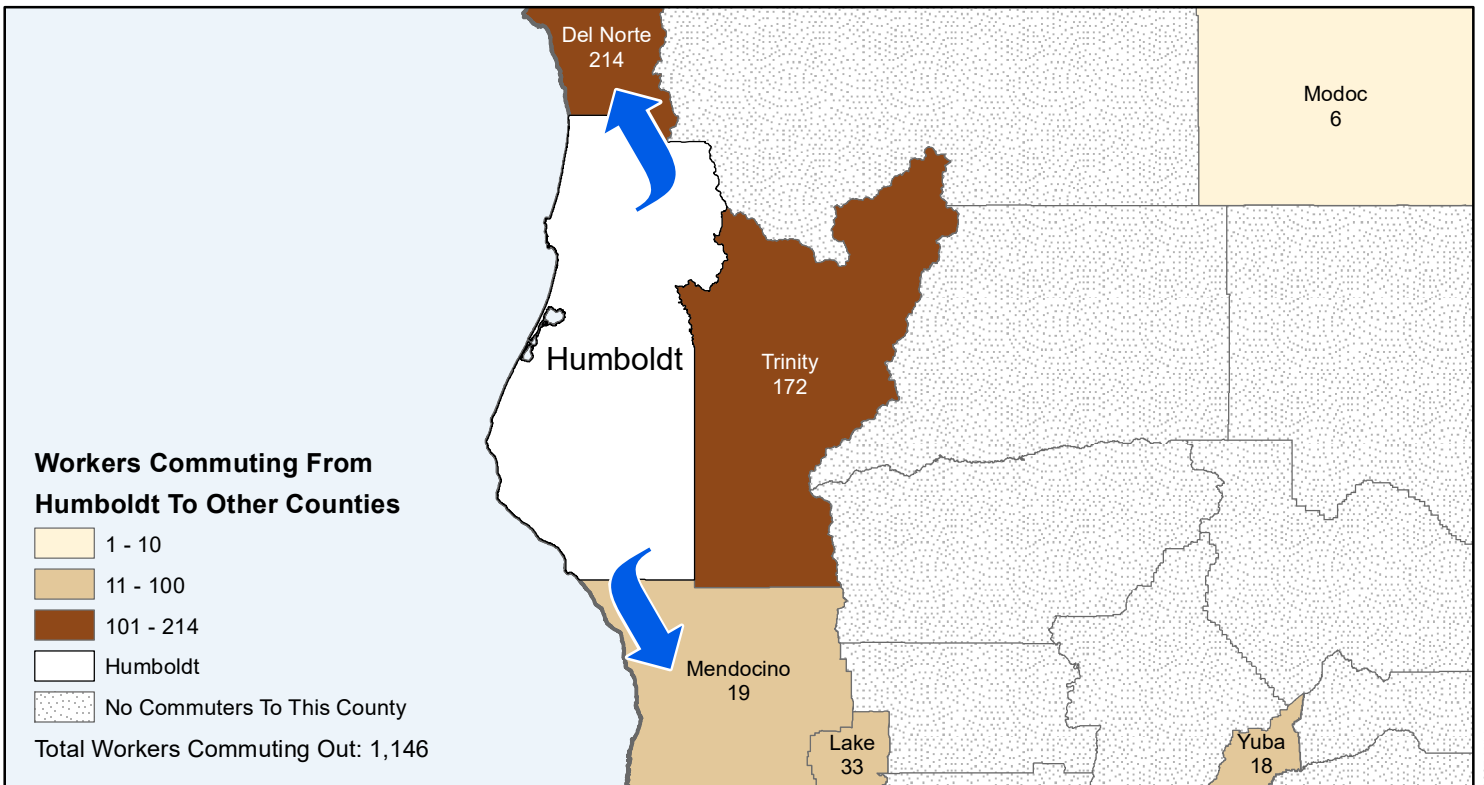

# Humboldt

## County to County Commuting Estimates

**Total Workers Who Live and Work in Humboldt: 55,376**

Data Source:  
 Special Report of 2011 to 2015 County-to-County Commuting Flows,  
 American Community Survey, U.S. Census Bureau,  
 report released 2019