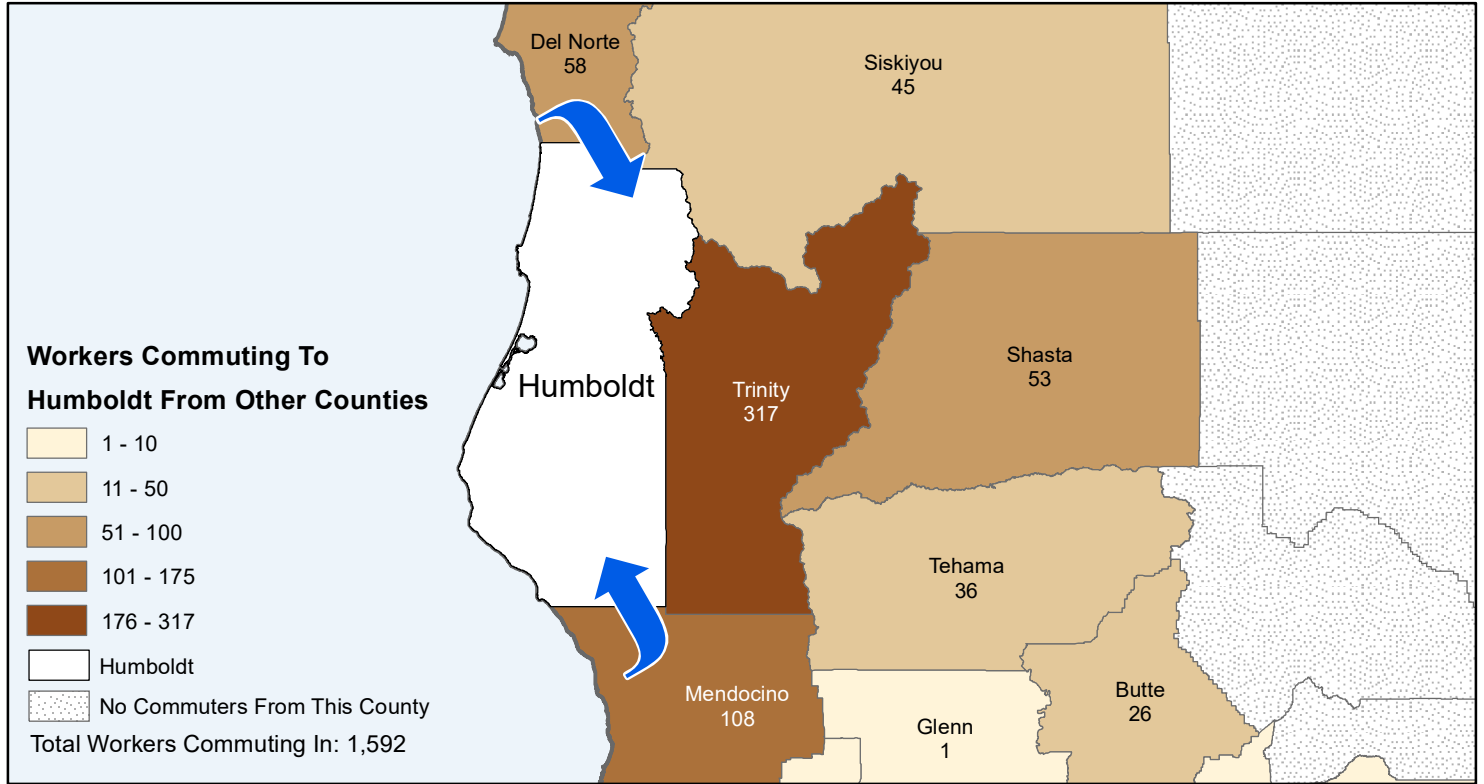

# Humboldt

## County to County Commuting Estimates

**Total Workers Who Live and Work in Humboldt: 55,376**

Data Source:  
 Special Report of 2011 to 2015 County-to-County Commuting Flows,  
 American Community Survey, U.S. Census Bureau,  
 report released 2019