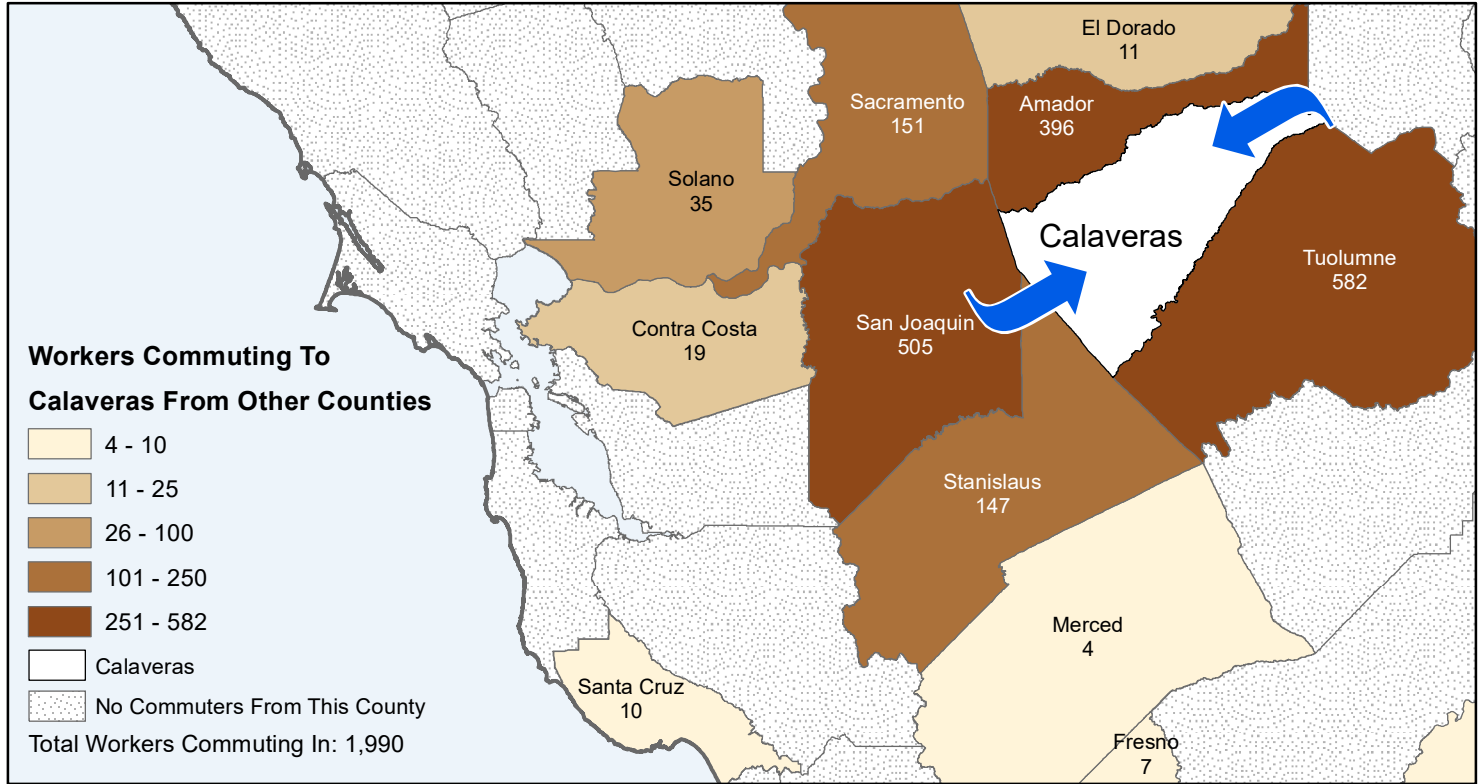

# Calaveras

## County to County Commuting Estimates

Total Workers Who Live and Work in Calaveras: 8,886

Data Source:  
 Special Report of 2011 to 2015 County-to-County Commuting Flows,  
 American Community Survey, U.S. Census Bureau,  
 report released 2019