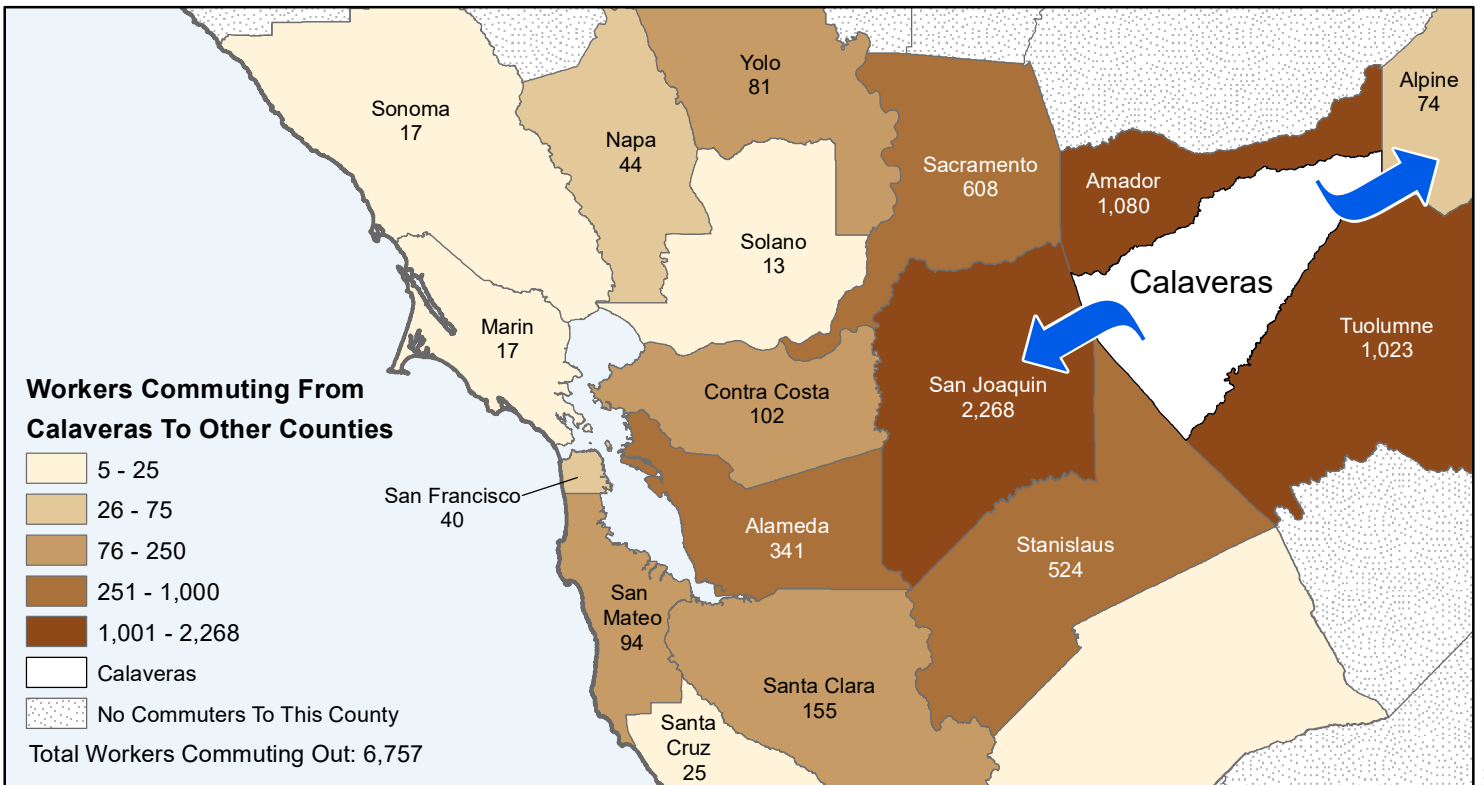

# Calaveras

## County to County Commuting Estimates

Total Workers Who Live and Work in Calaveras: 8,886

Data Source:  
 Special Report of 2011 to 2015 County-to-County Commuting Flows,  
 American Community Survey, U.S. Census Bureau,  
 report released 2019