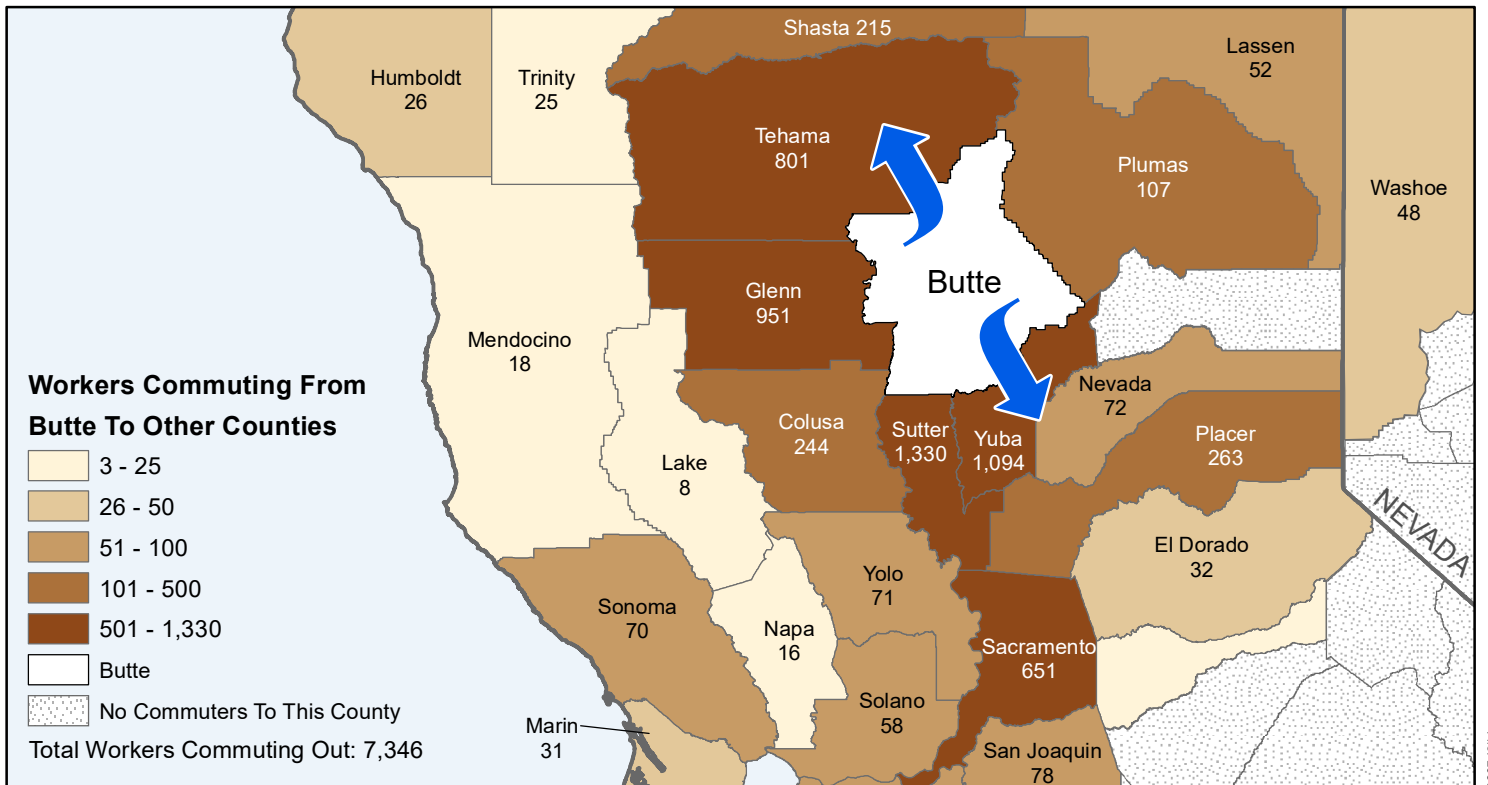

Butte

County to County Commuting Estimates

Total Workers Who Live and Work in Butte: 76,201

Data Source:
 Special Report of 2011 to 2015 County-to-County Commuting Flows,
 American Community Survey, U.S. Census Bureau,
 report released 2019

Cartography by:
 Labor Market Information Division
 California Employment Development Department
 October 2022