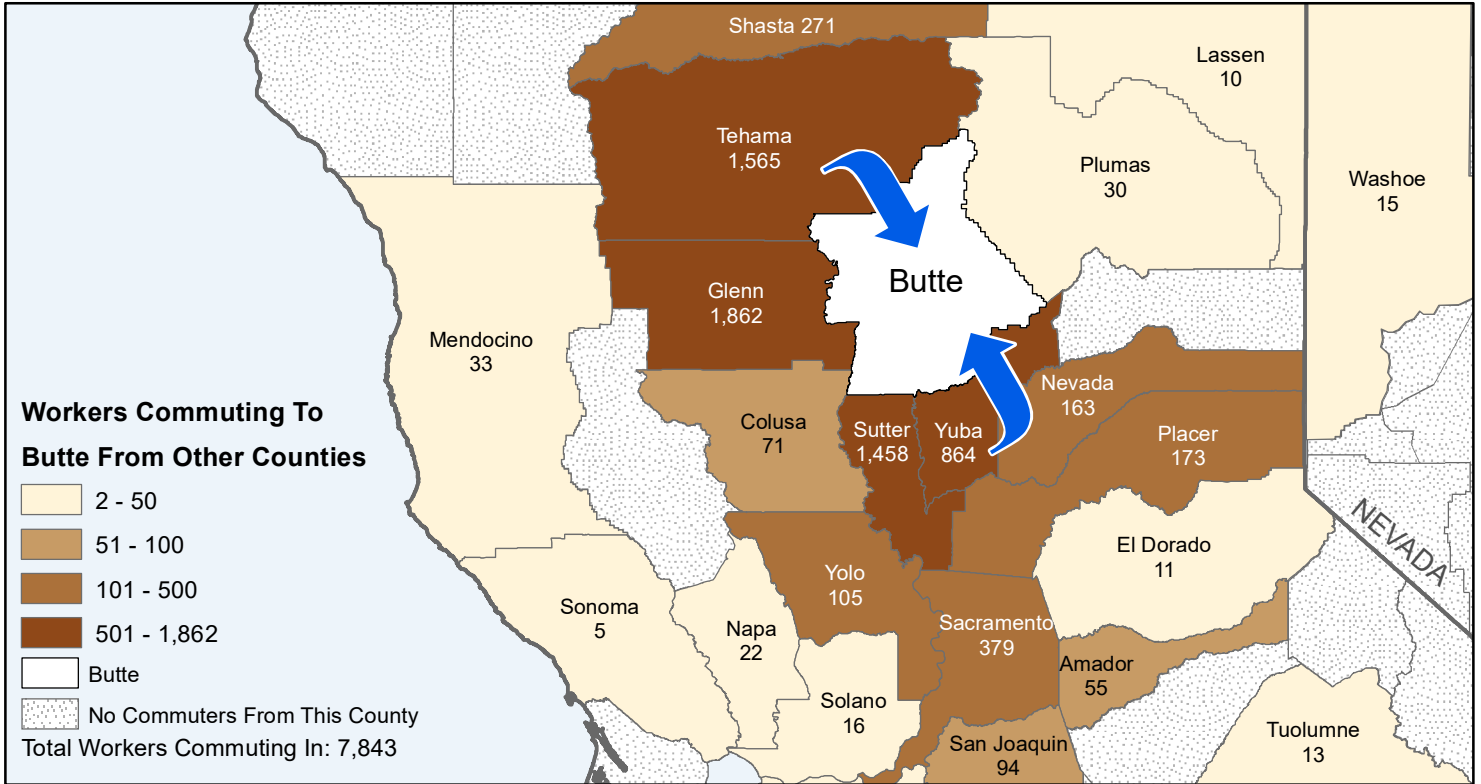

Butte

County to County Commuting Estimates

Total Workers Who Live and Work in Butte: 76,201

Data Source:
 Special Report of 2011 to 2015 County-to-County Commuting Flows,
 American Community Survey, U.S. Census Bureau,
 report released 2019

Cartography by:
 Labor Market Information Division
 California Employment Development Department
 October 2022