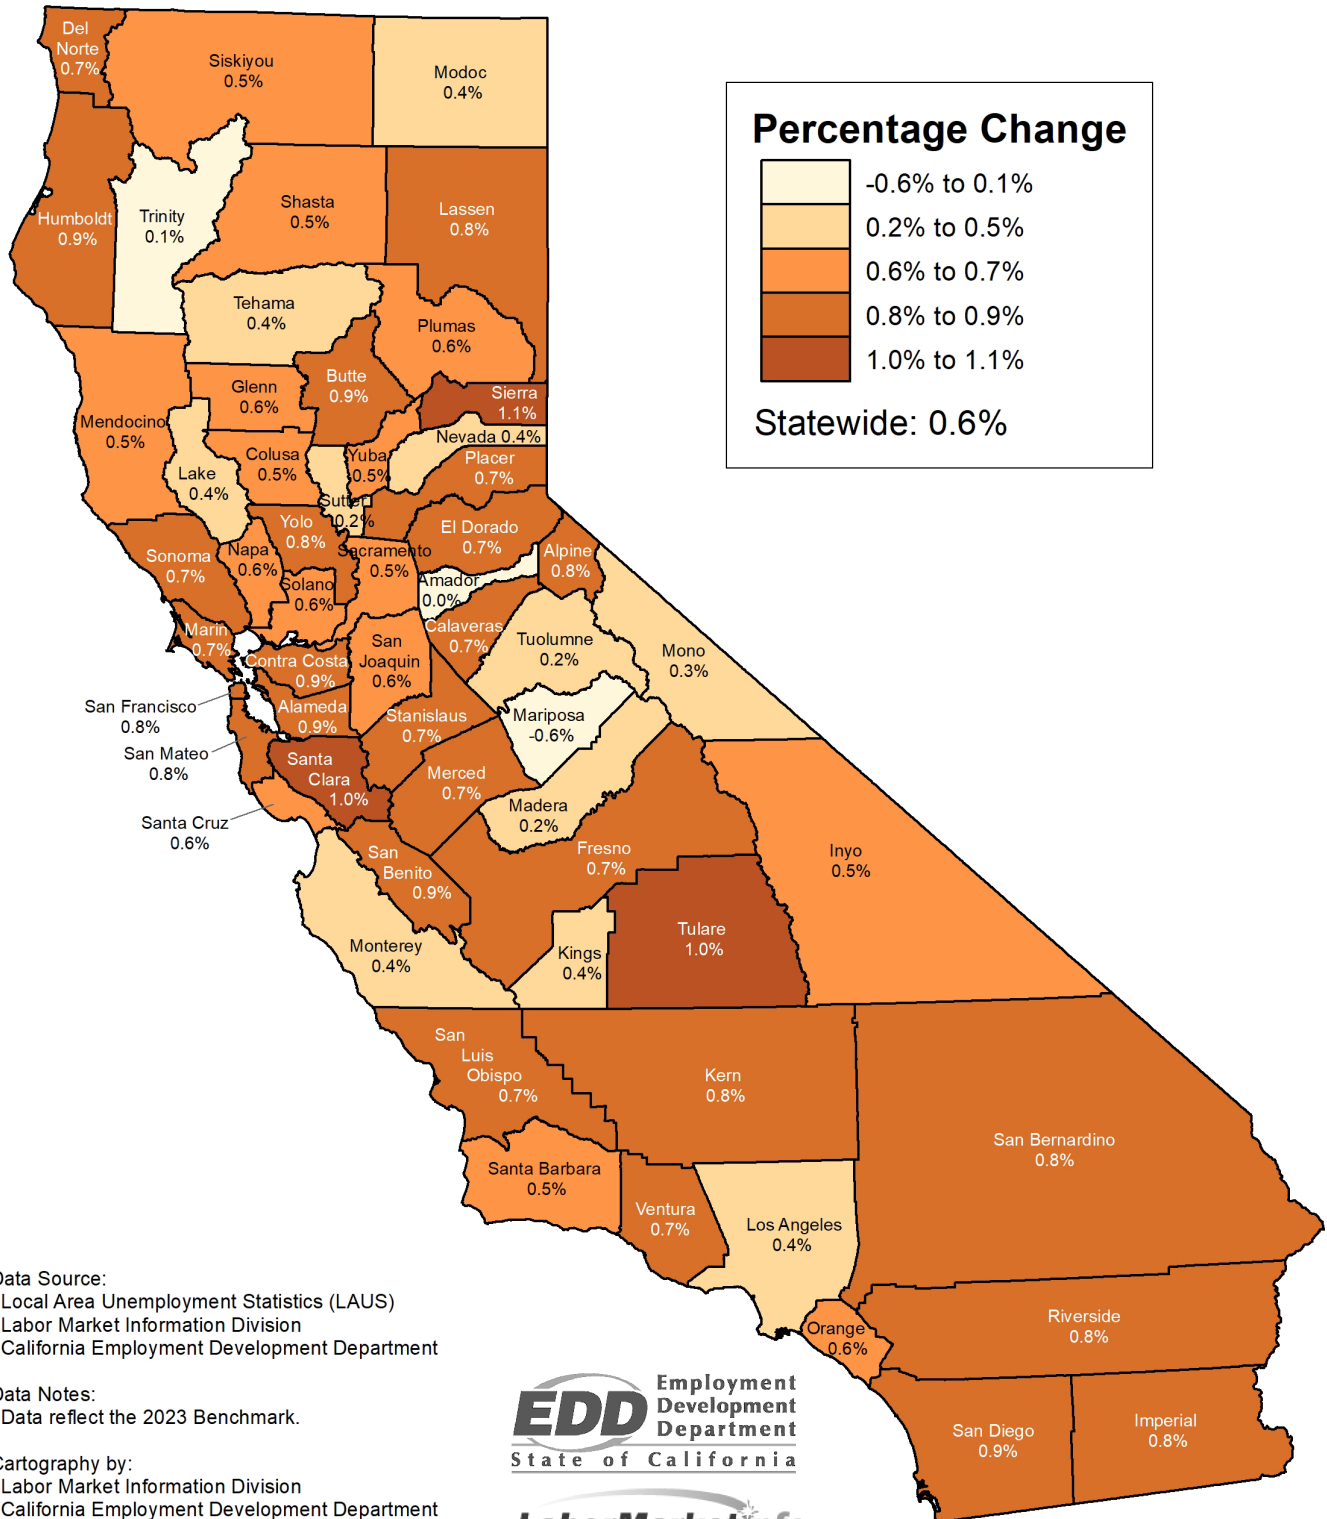

Year Over Change in County Unemployment Rates

March 2024 (Not Seasonally Adjusted)

Data Source:
Local Area Unemployment Statistics (LAUS)
Labor Market Information Division
California Employment Development Department

Data Notes:
Data reflect the 2023 Benchmark.

Cartography by:
Labor Market Information Division
California Employment Development Department
<http://www.labormarketinfo.edd.ca.gov>
April 2024

EDD Employment
Development
Department
State of California

LaborMarketInfo