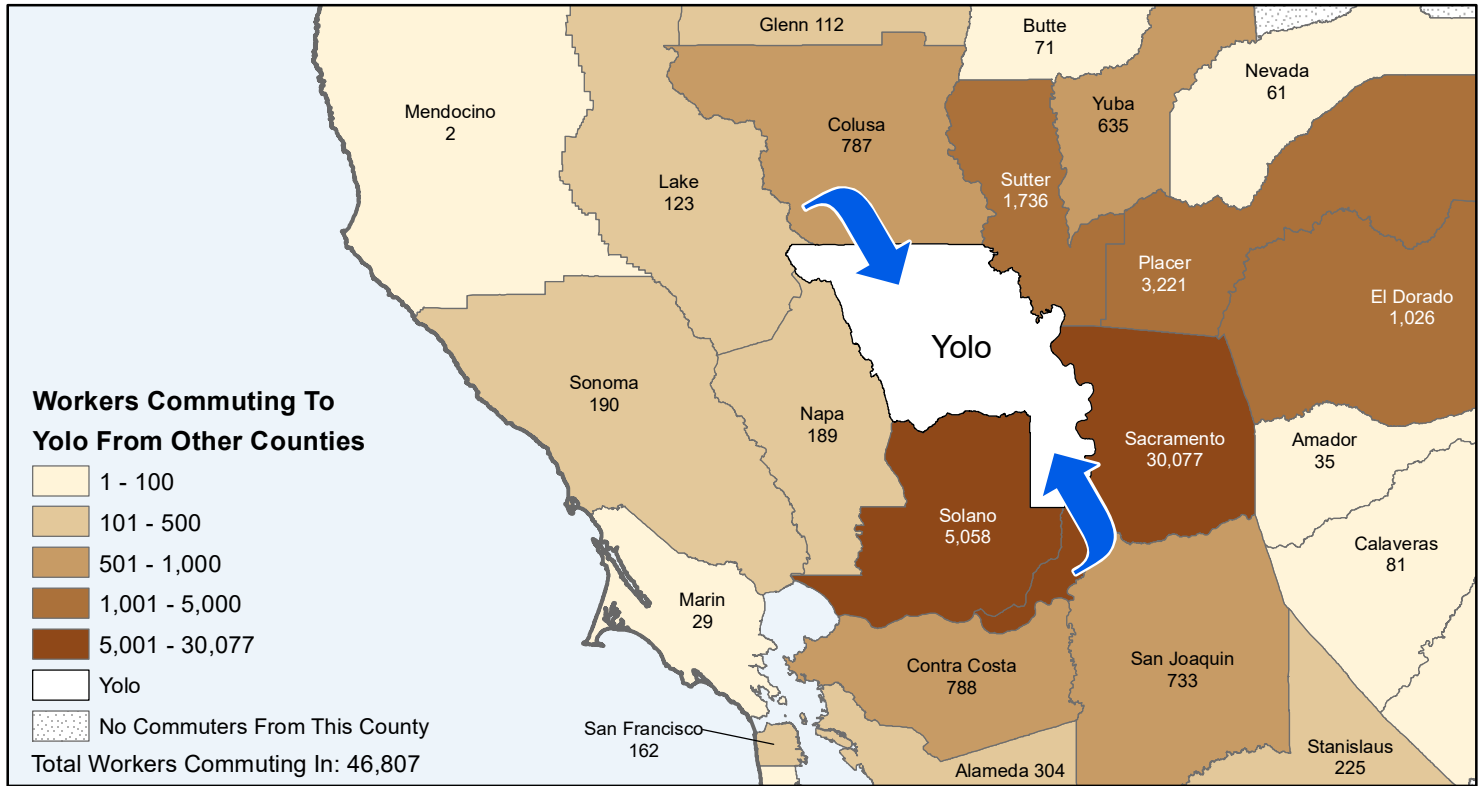

Yolo

County to County Commuting Estimates

Total Workers Who Live And Work in Yolo: 57,362

Data Source:
 Special Report of 2011 to 2015 County-to-County Commuting Flows,
 American Community Survey, U.S. Census Bureau,
 report released 2019