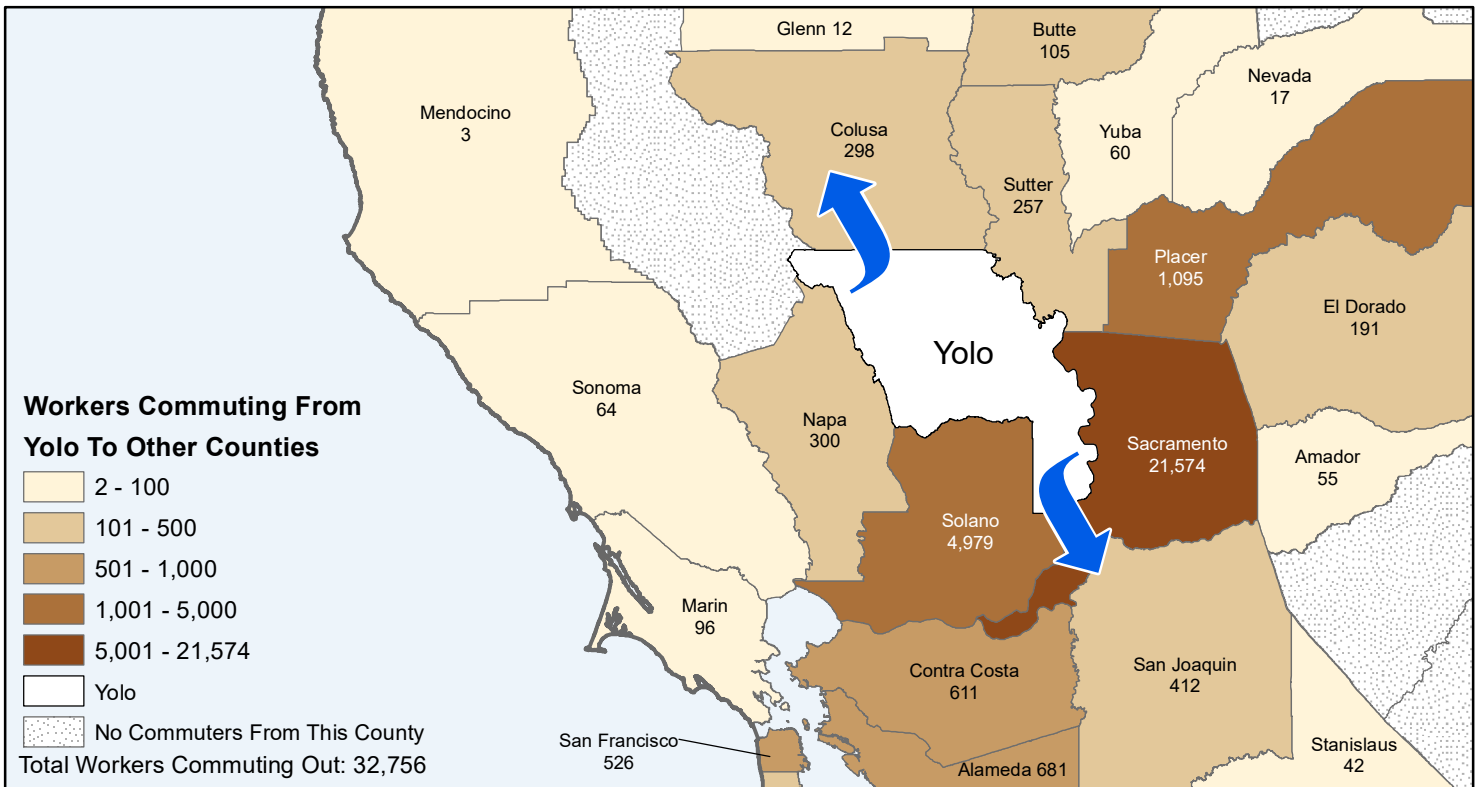

Yolo

County to County Commuting Estimates

Total Workers Who Live And Work in Yolo: 57,362

Data Source:
 Special Report of 2011 to 2015 County-to-County Commuting Flows,
 American Community Survey, U.S. Census Bureau,
 report released 2019

Cartography by:
 Labor Market Information Division
 California Employment Development Department
 October 2022