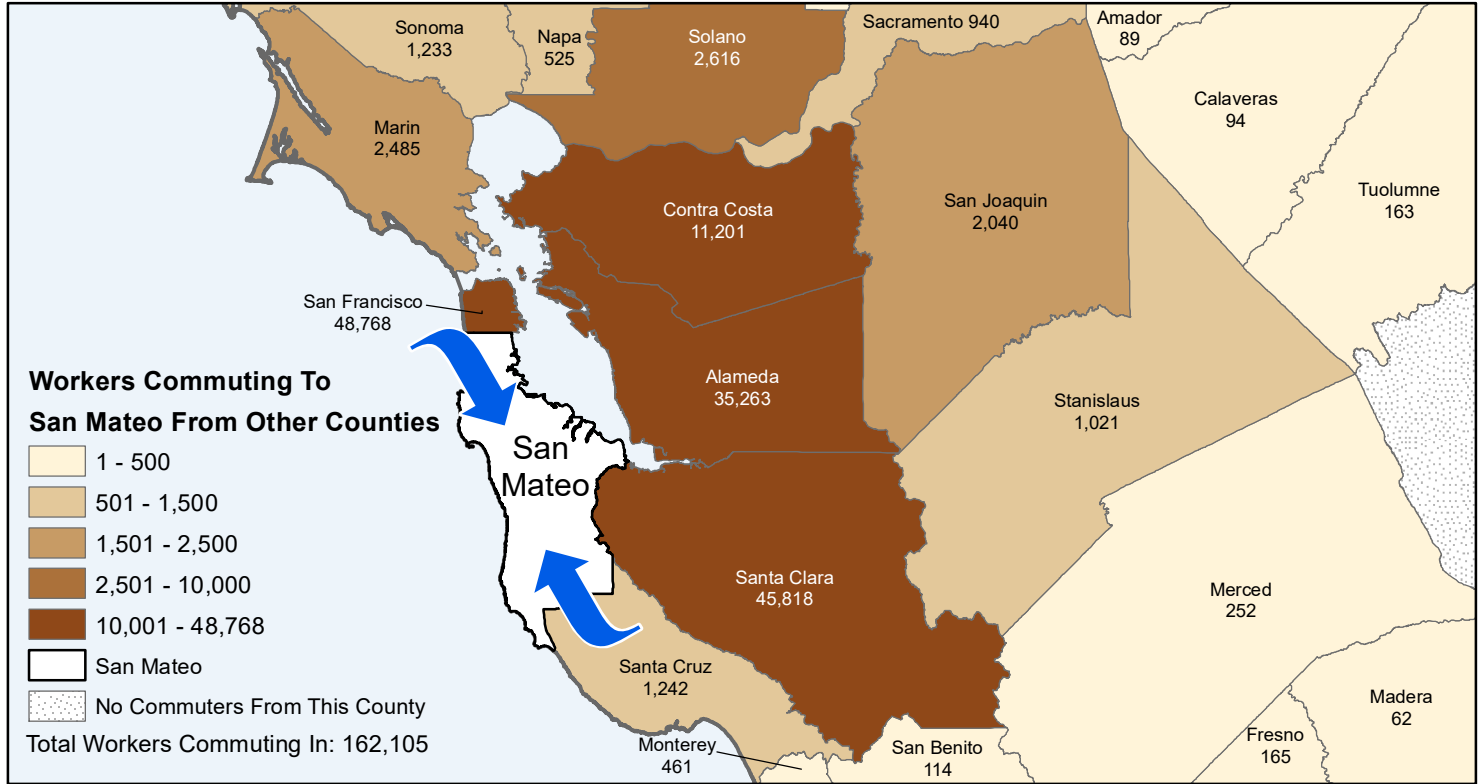

San Mateo

County to County Commuting Estimates

Total Workers Who Live And Work in San Mateo: 218,287

Data Source:
 Special Report of 2011 to 2015 County-to-County Commuting Flows,
 American Community Survey, U.S. Census Bureau,
 report released 2019