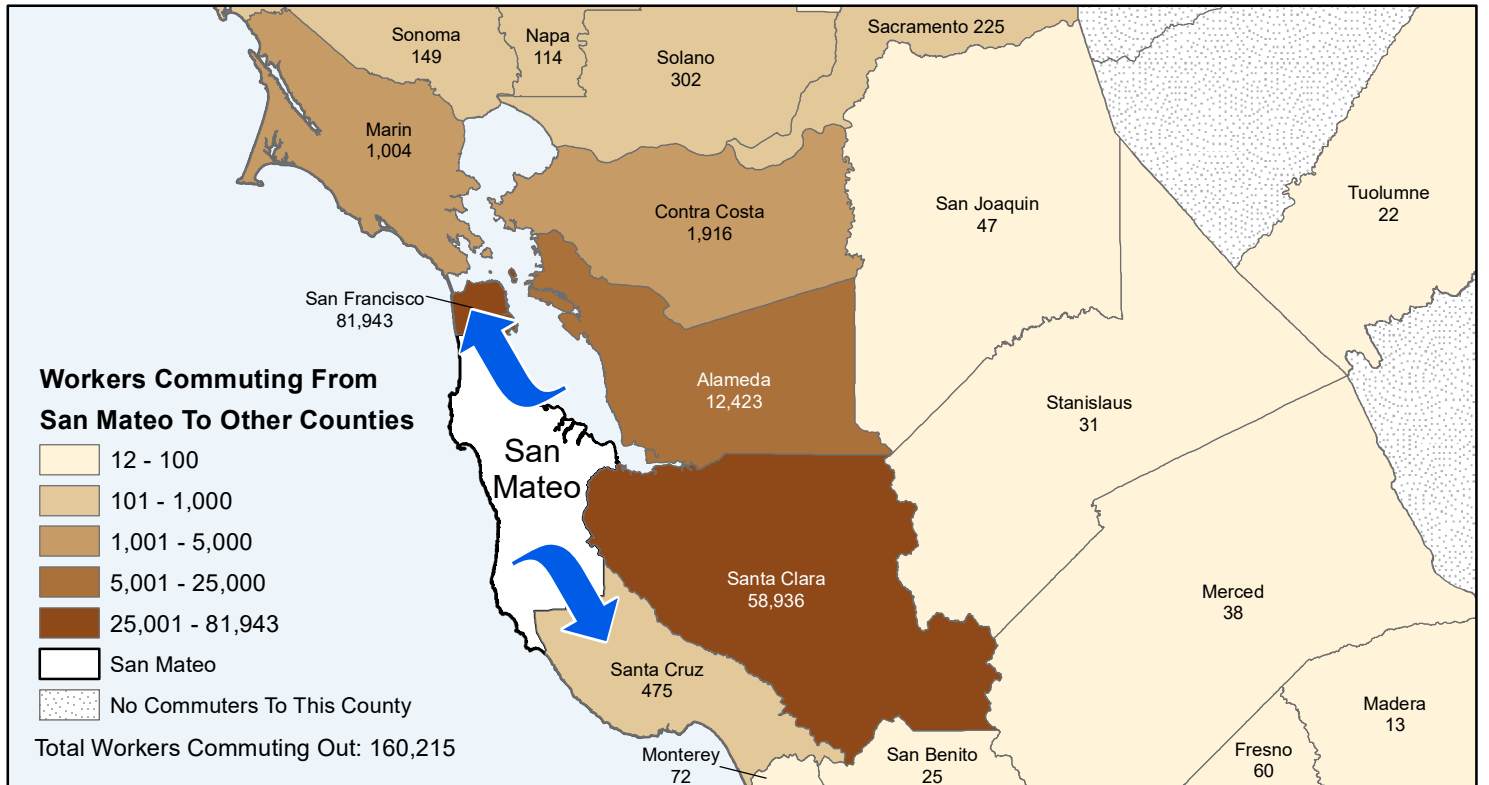

San Mateo

County to County Commuting Estimates

Total Workers Who Live And Work in San Mateo: 218,287

Data Source:
 Special Report of 2011 to 2015 County-to-County Commuting Flows,
 American Community Survey, U.S. Census Bureau,
 report released 2019