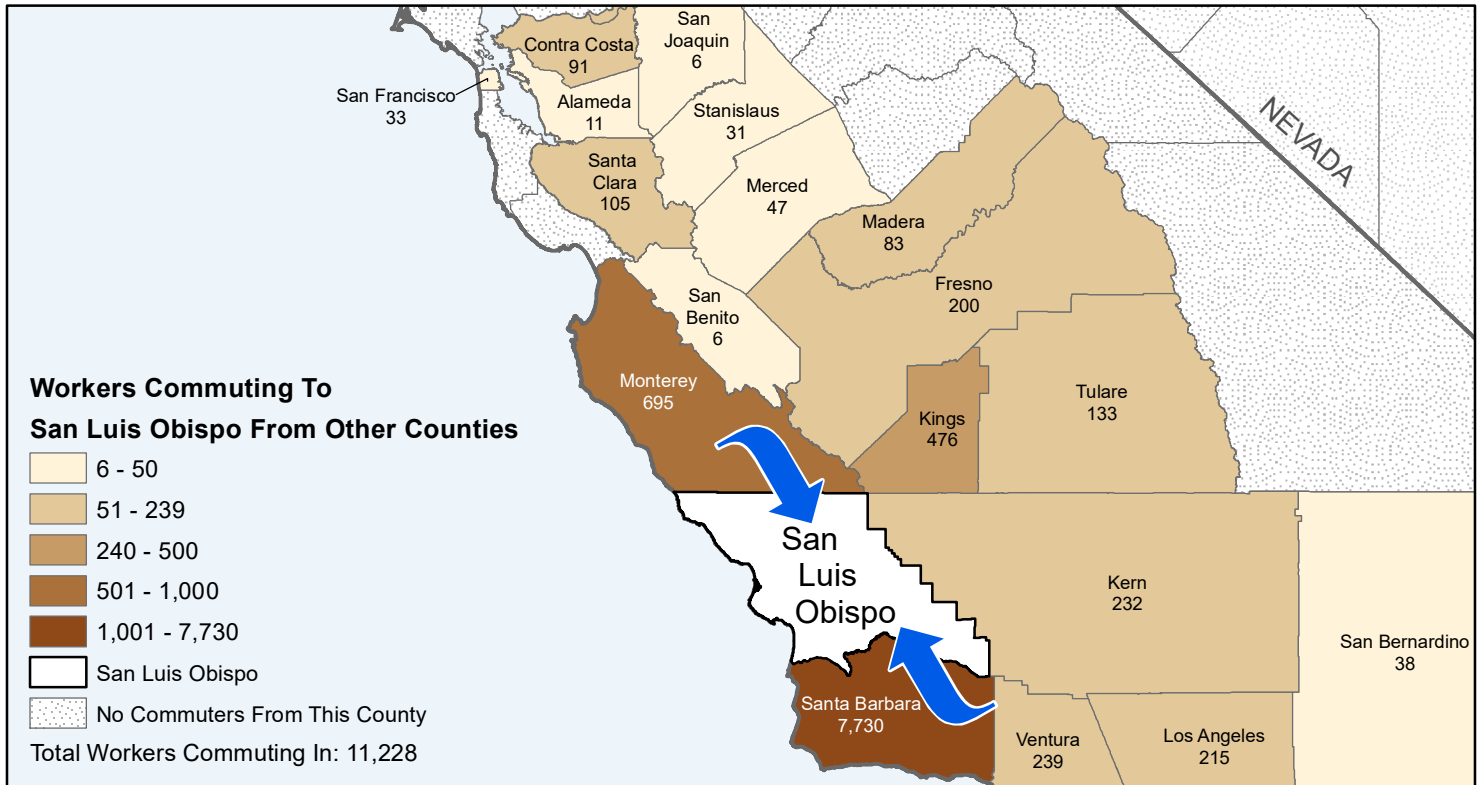

# San Luis Obispo County to County Commuting Estimates

Total Workers Who Live And Work in San Luis Obispo: 110,495

Data Source:  
Special Report of 2011 to 2015 County-to-County Commuting Flows,  
American Community Survey, U.S. Census Bureau,  
report released 2019

Cartography by:  
Labor Market Information Division  
California Employment Development Department  
October 2022