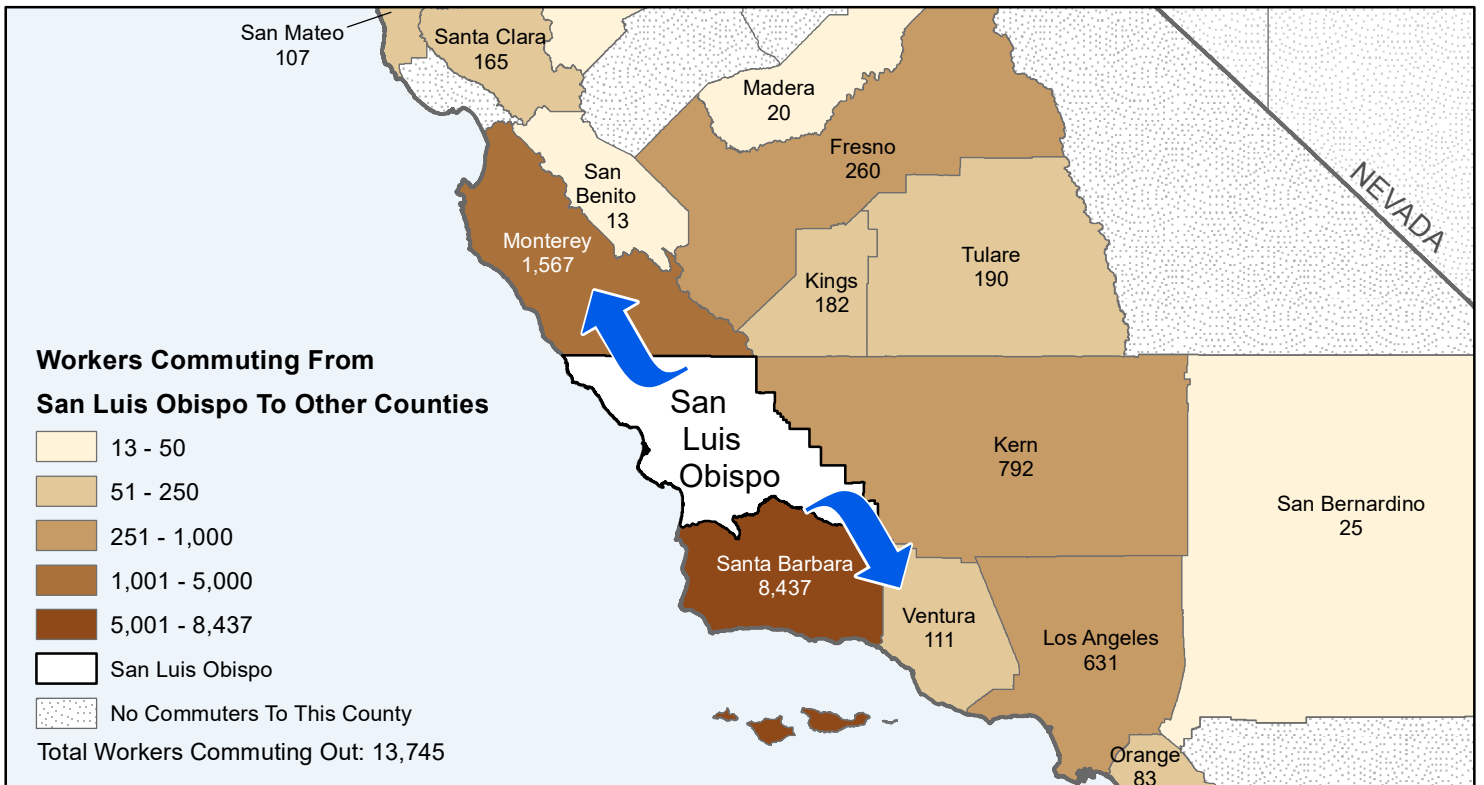

# San Luis Obispo County to County Commuting Estimates

Total Workers Who Live And Work in San Luis Obispo: 110,495

Data Source:  
Special Report of 2011 to 2015 County-to-County Commuting Flows,  
American Community Survey, U.S. Census Bureau,  
report released 2019

Cartography by:  
Labor Market Information Division  
California Employment Development Department  
October 2022