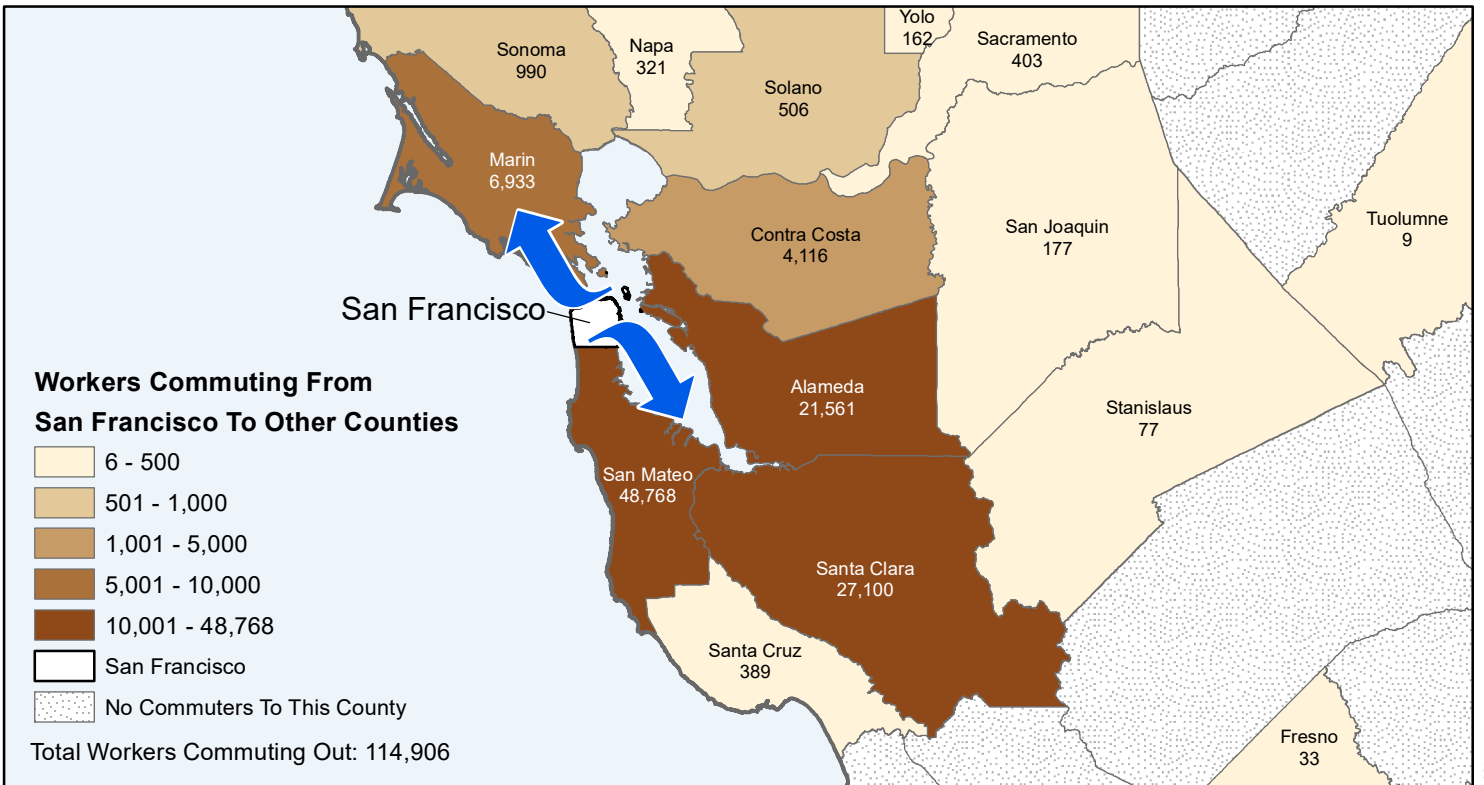

San Francisco

County to County Commuting Estimates

Total Workers Who Live And Work in San Francisco: 353,484

Data Source:
 Special Report of 2011 to 2015 County-to-County Commuting Flows,
 American Community Survey, U.S. Census Bureau,
 report released 2019