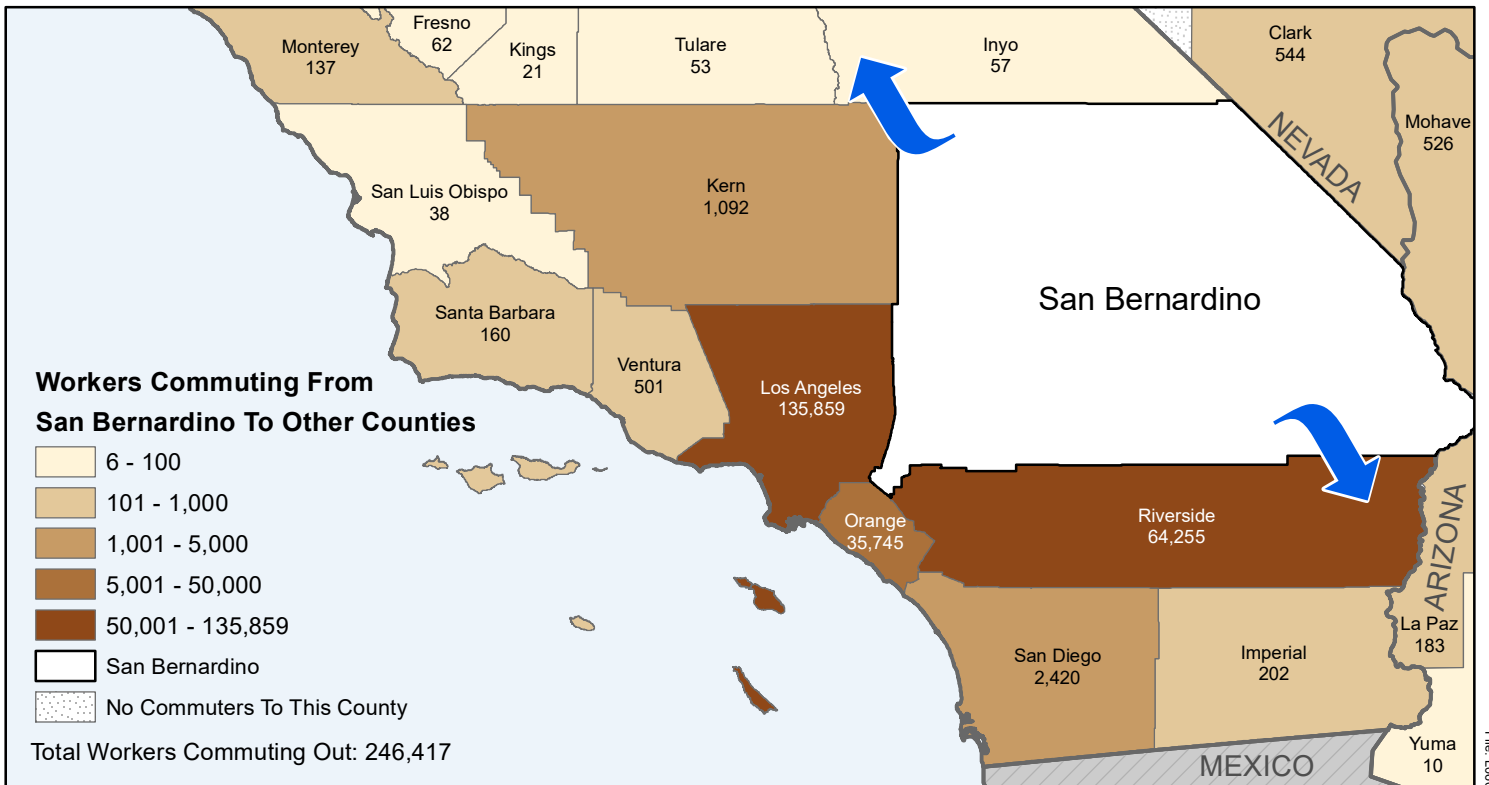

San Bernardino County to County Commuting Estimates

Total Workers Who Live And Work in San Bernardino: 569,986

Data Source:
 ' Data Source:
 Special Report of 2011 to 2015 County-to-County Commuting Flows,
 American Community Survey, U.S. Census Bureau,
 report released 2019

Cartography by:
 Labor Market Information Division
 California Employment Development Department
 October 2022