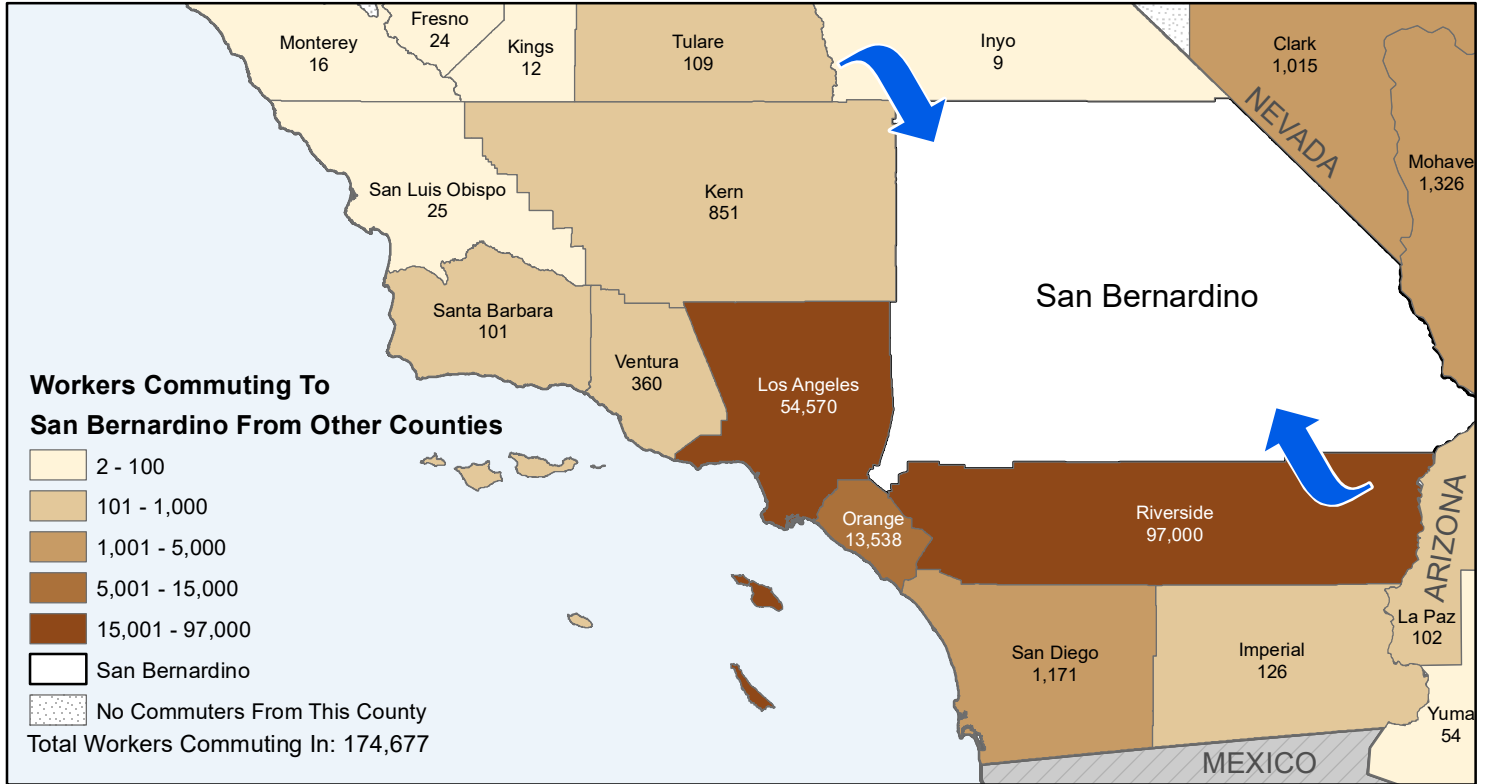

San Bernardino County to County Commuting Estimates

Total Workers Who Live And Work in San Bernardino: 569,986

Data Source:
 ' Data Source:
 Special Report of 2011 to 2015 County-to-County Commuting Flows,
 American Community Survey, U.S. Census Bureau,
 report released 2019