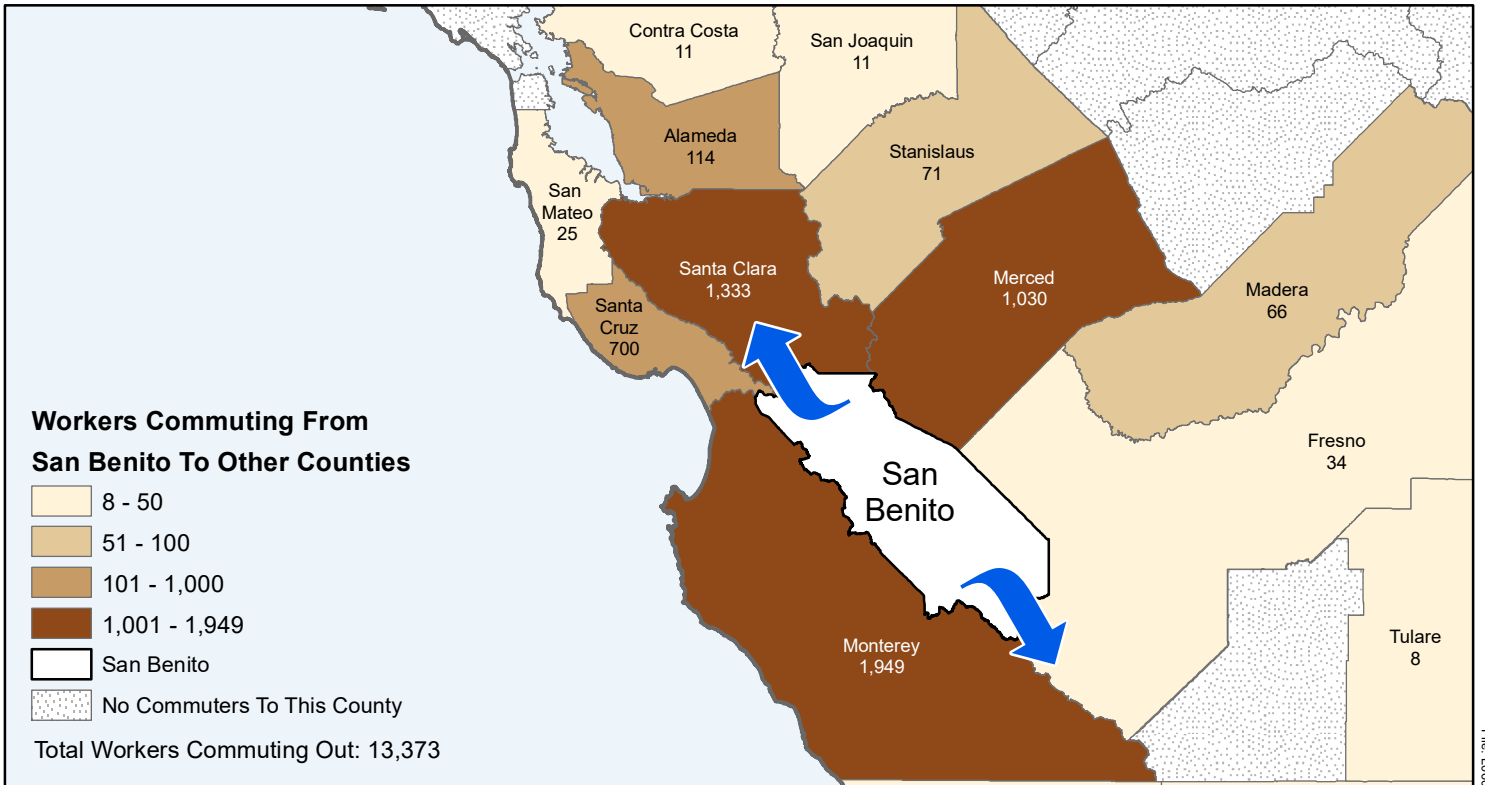

San Benito

County to County Commuting Estimates

Total Workers Who Live And Work in San Benito: 11,928

Data Source:
 Special Report of 2011 to 2015 County-to-County Commuting Flows,
 American Community Survey, U.S. Census Bureau,
 report released 2019