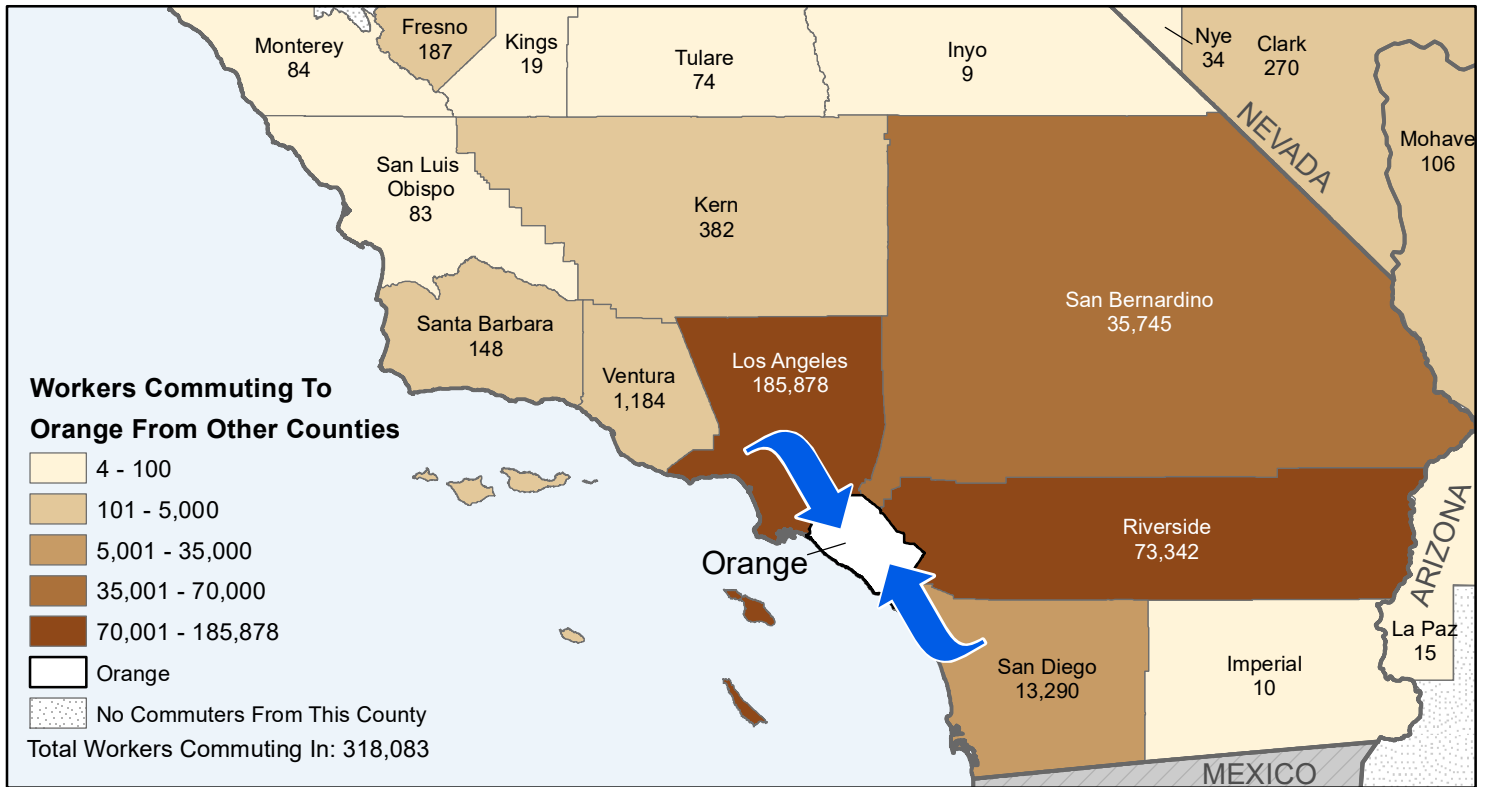

Orange County to County Commuting Estimates

Total Workers Who Live And Work in Orange: 1,242,588

Data Source:
Special Report of 2011 to 2015 County-to-County Commuting Flows,
American Community Survey, U.S. Census Bureau,
report released 2019

Cartography by:
Labor Market Information Division
California Employment Development Department
October 2022