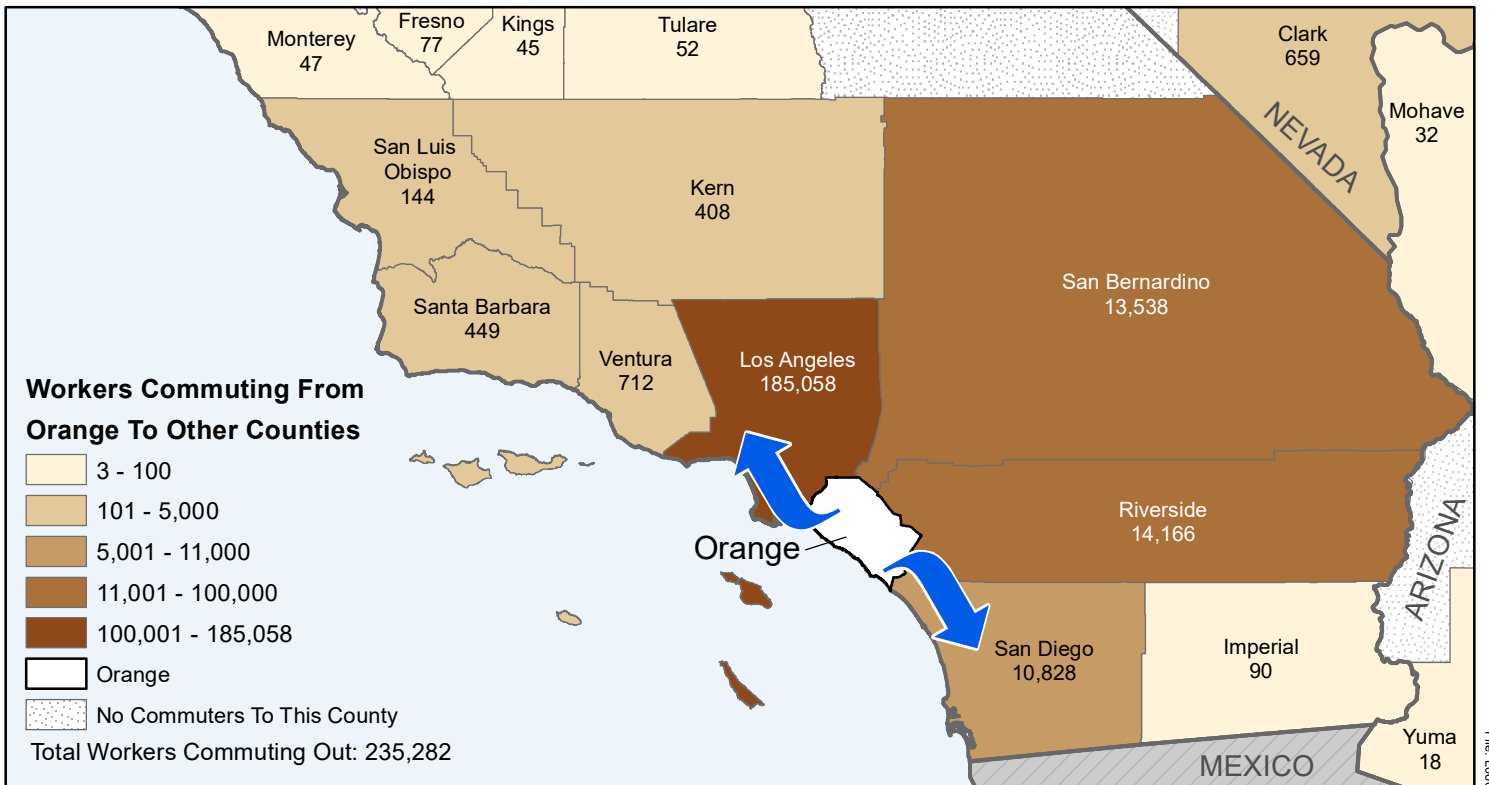

Orange County to County Commuting Estimates

Total Workers Who Live And Work in Orange: 1,242,588

Data Source:
Special Report of 2011 to 2015 County-to-County Commuting Flows,
American Community Survey, U.S. Census Bureau,
report released 2019

Cartography by:
Labor Market Information Division
California Employment Development Department
October 2022