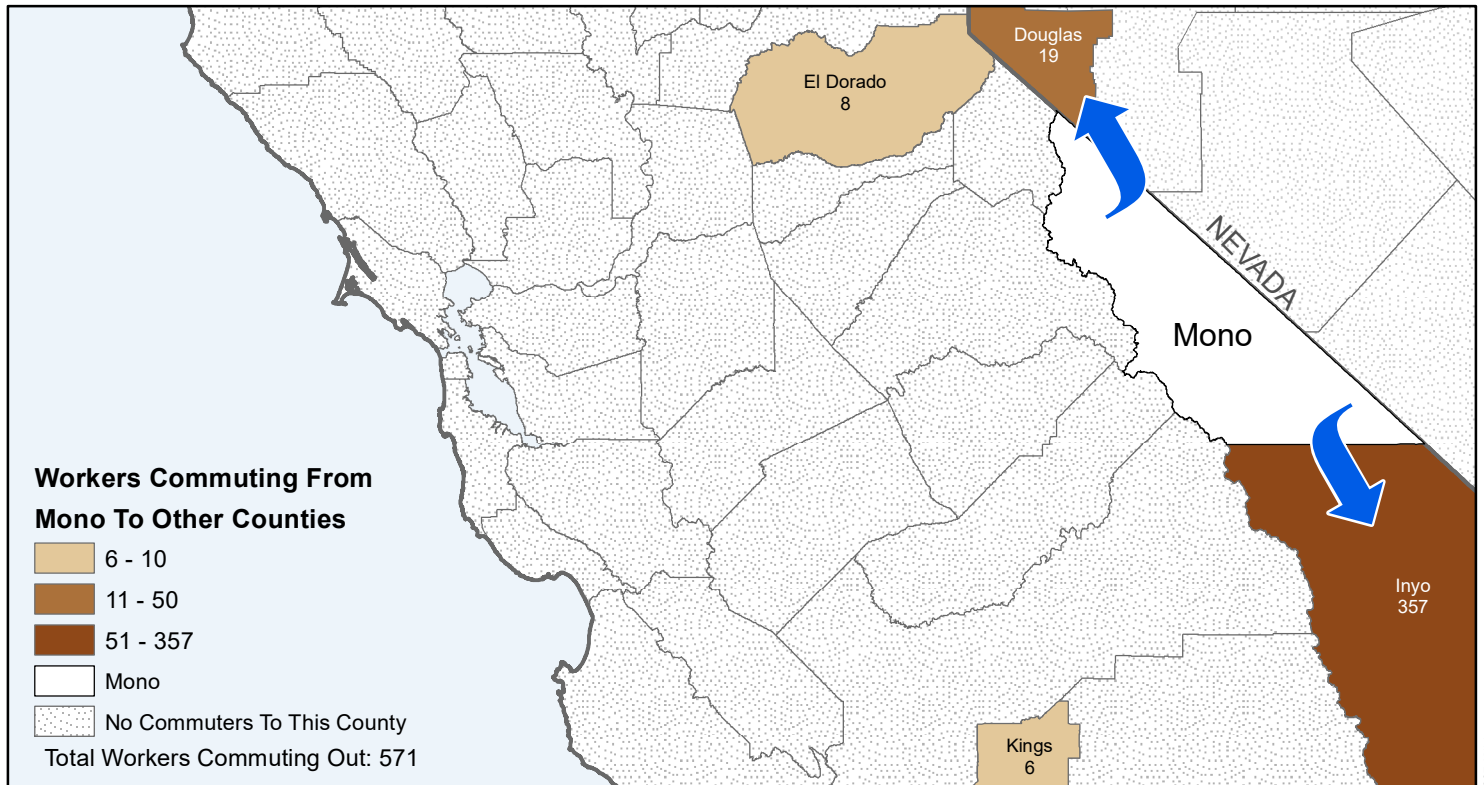

# Mono

## County to County Commuting Estimates

Total Workers Who Live And Work in Mono: 6,418

Data Source:  
 Special Report of 2011 to 2015 County-to-County Commuting Flows,  
 American Community Survey, U.S. Census Bureau,  
 report released 2019