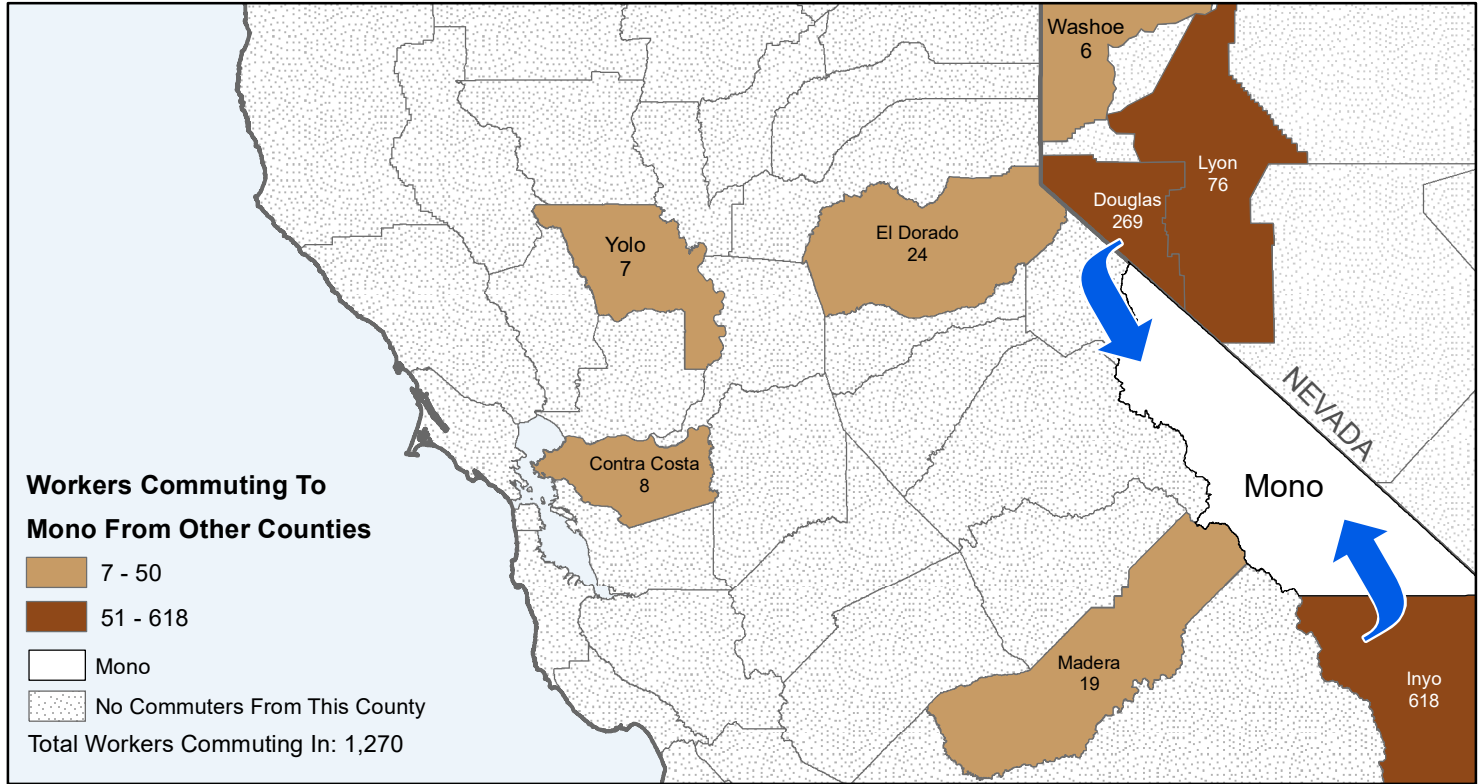

# Mono

## County to County Commuting Estimates

Total Workers Who Live And Work in Mono: 6,418

Data Source:  
 Special Report of 2011 to 2015 County-to-County Commuting Flows,  
 American Community Survey, U.S. Census Bureau,  
 report released 2019