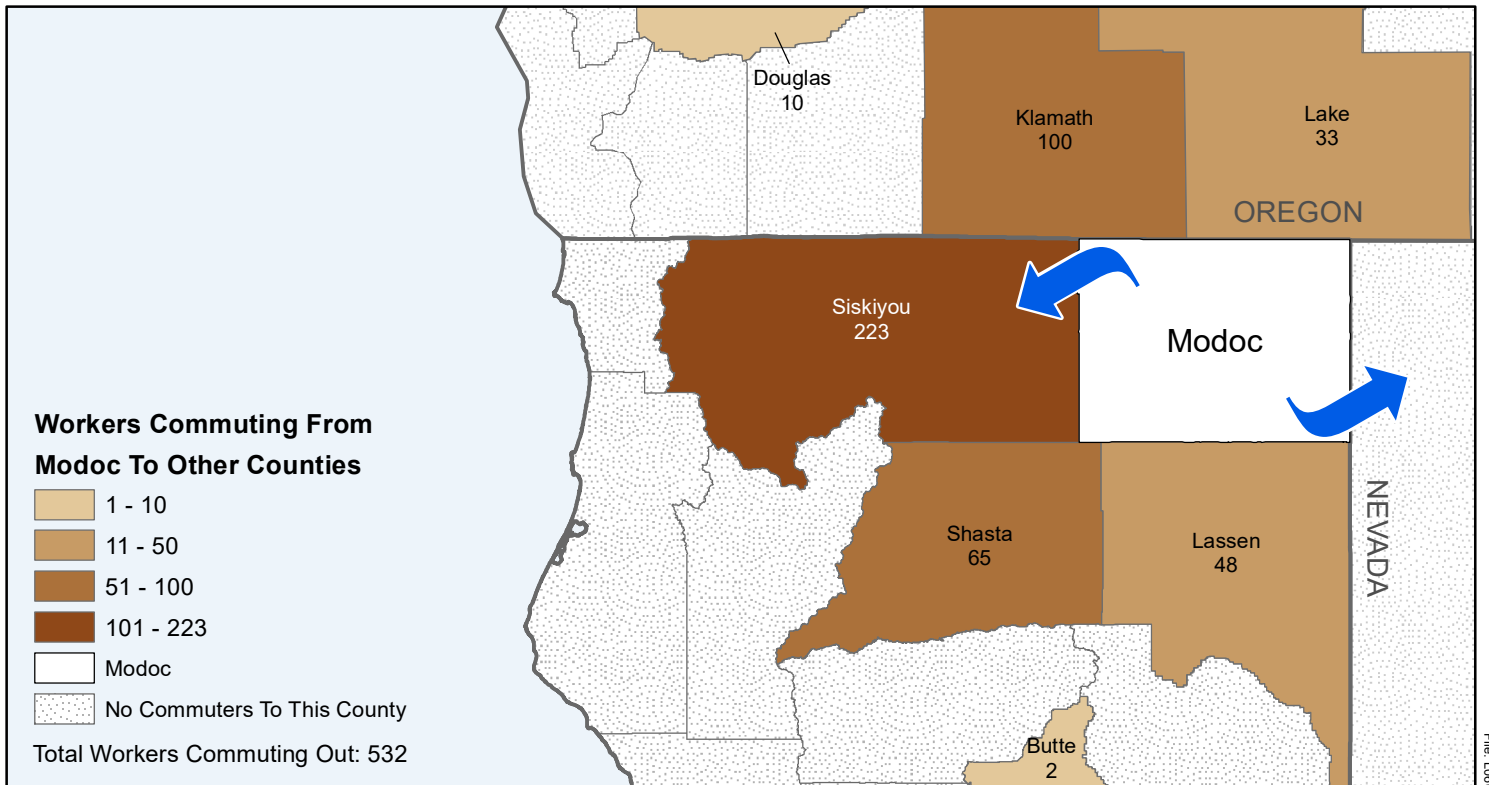

# Modoc

## County to County Commuting Estimates

Total Workers Who Live And Work in Modoc: 2,612

Data Source:  
 Special Report of 2011 to 2015 County-to-County Commuting Flows,  
 American Community Survey, U.S. Census Bureau,  
 report released 2019